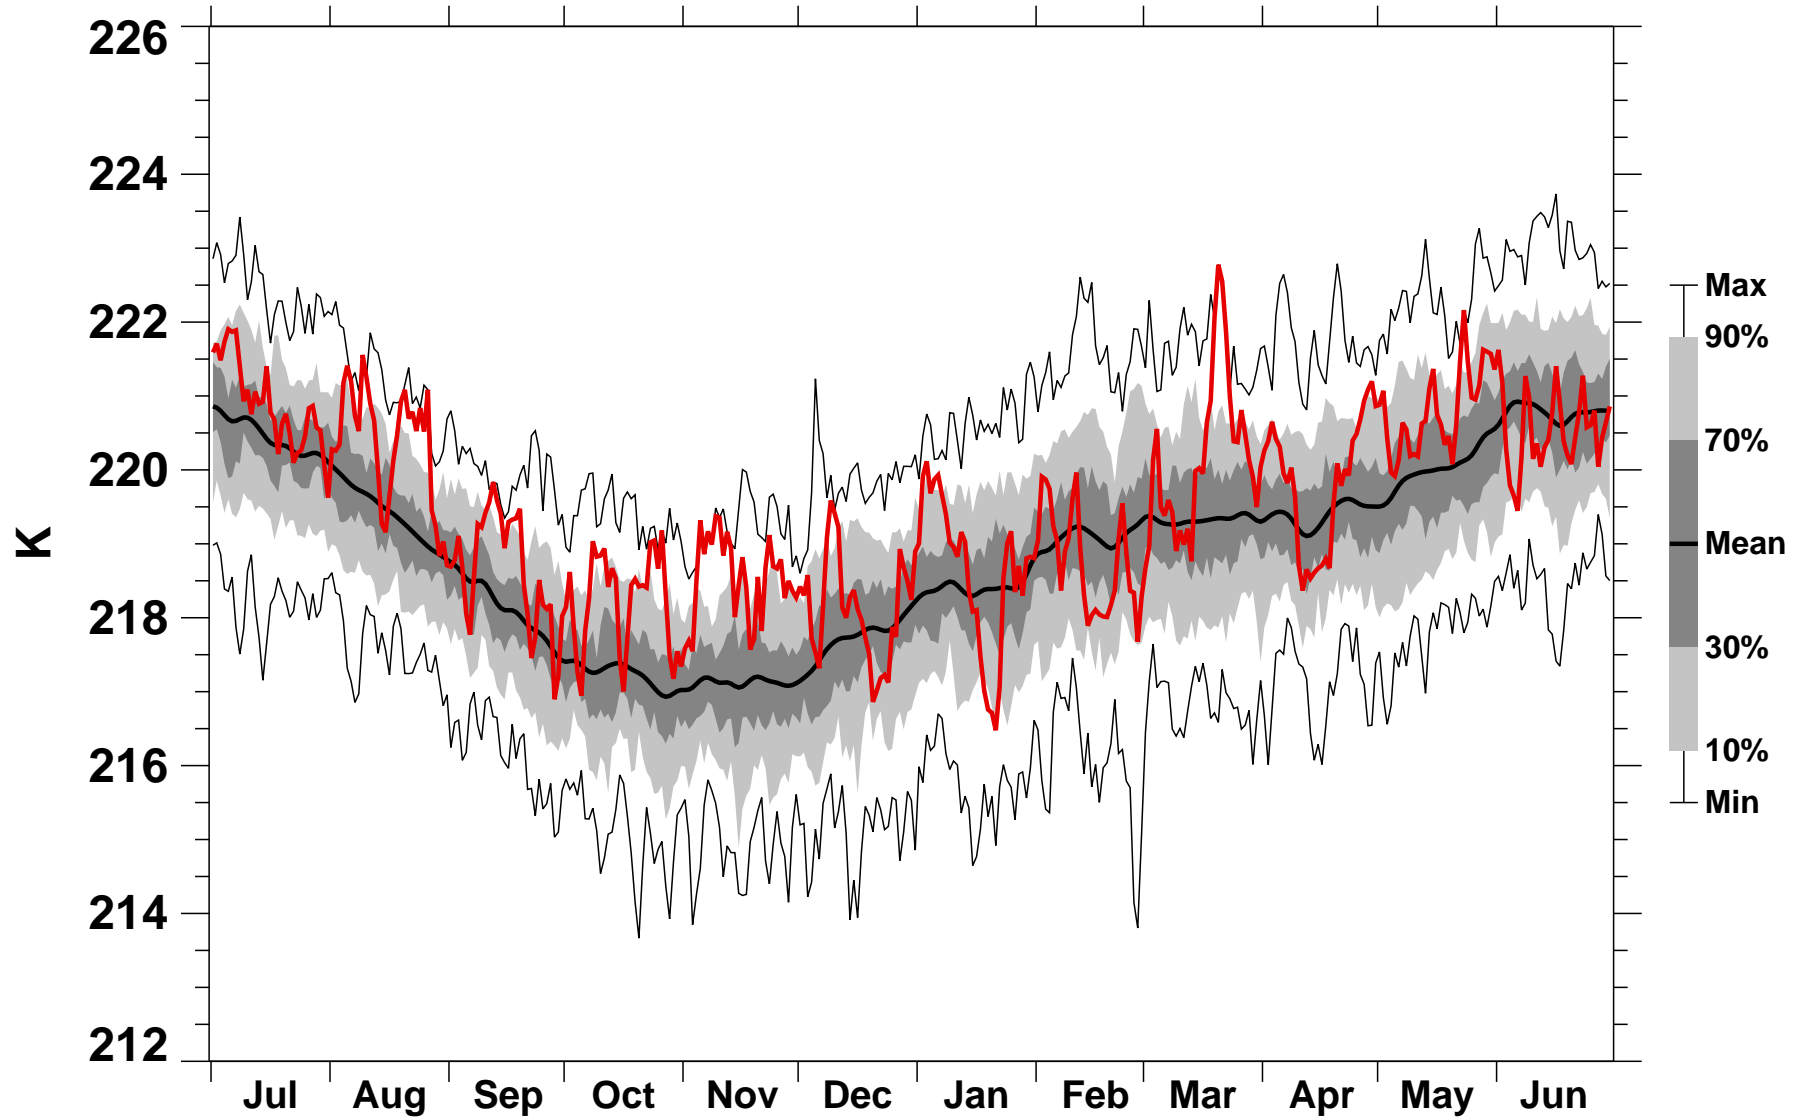

50°N Zonal Mean Temperature 150 hPa MERRA2

1978/1979–2022/2023

1987/1988