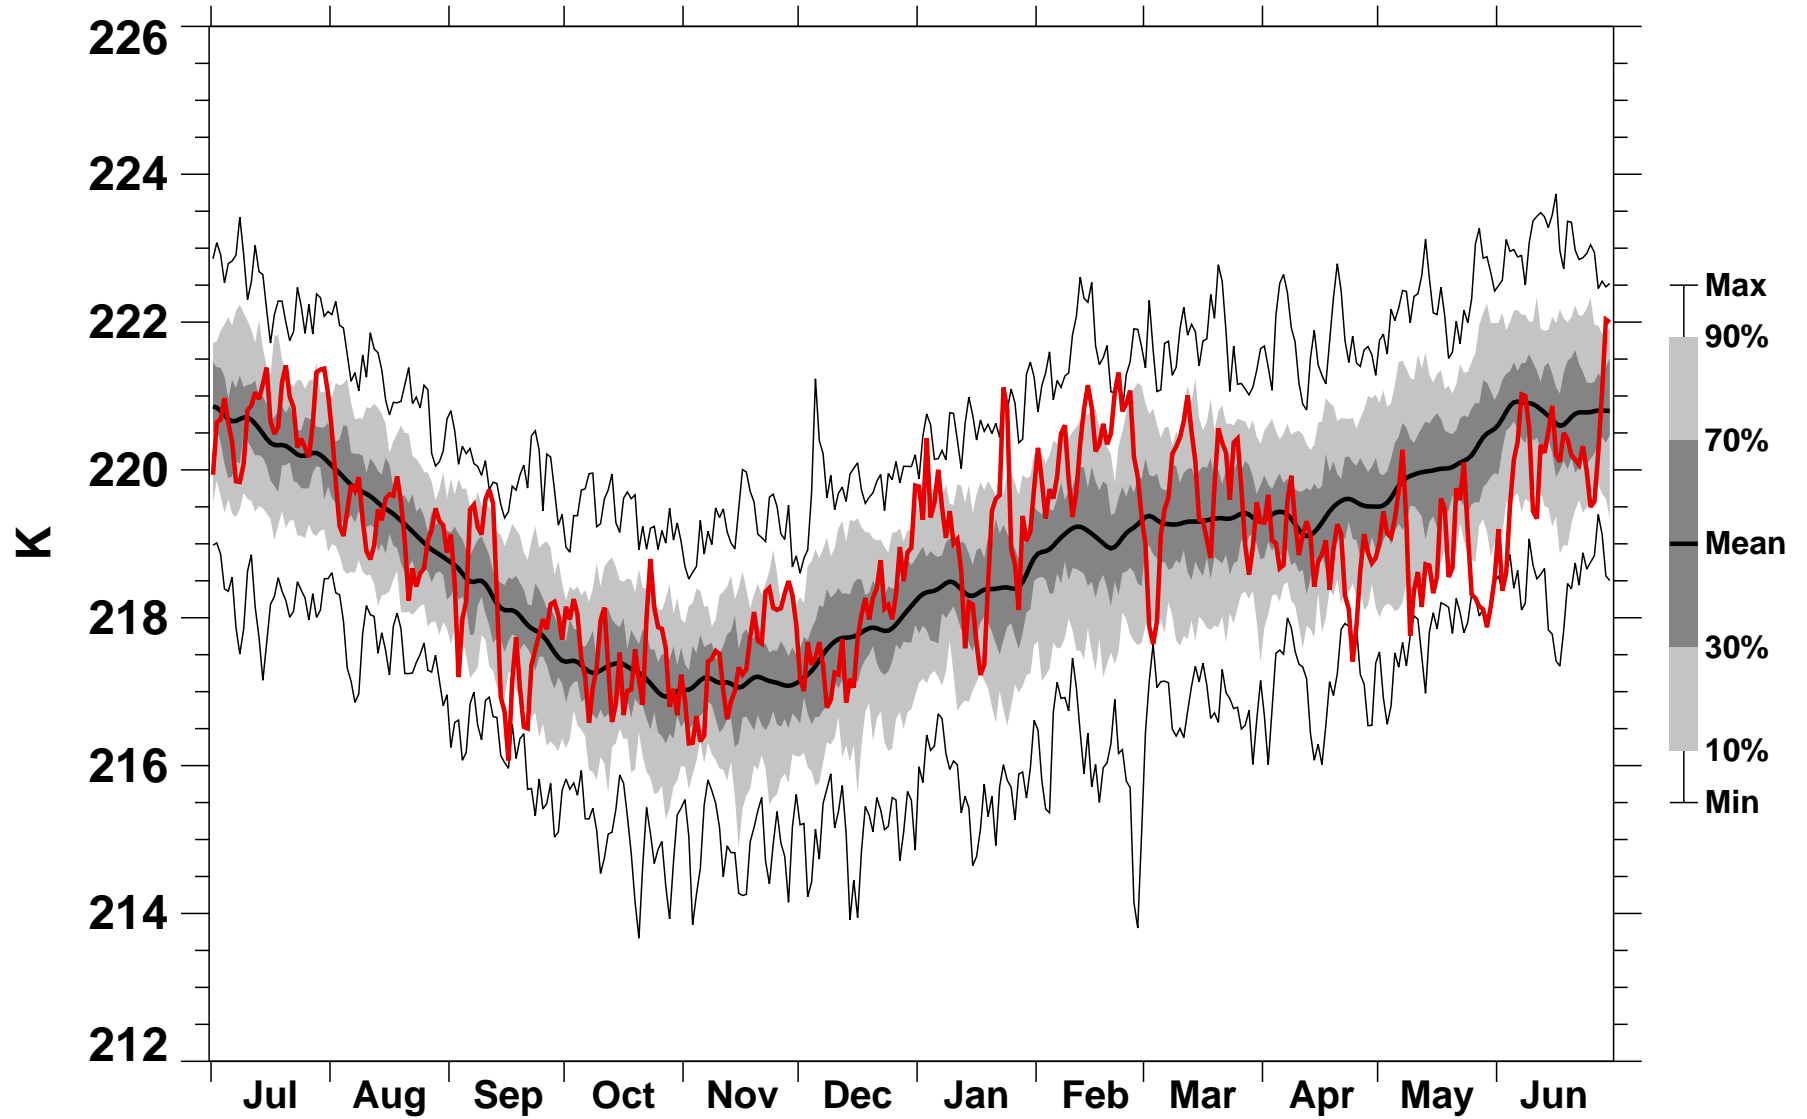

50°N Zonal Mean Temperature 150 hPa MERRA2

1978/1979–2022/2023

1985/1986