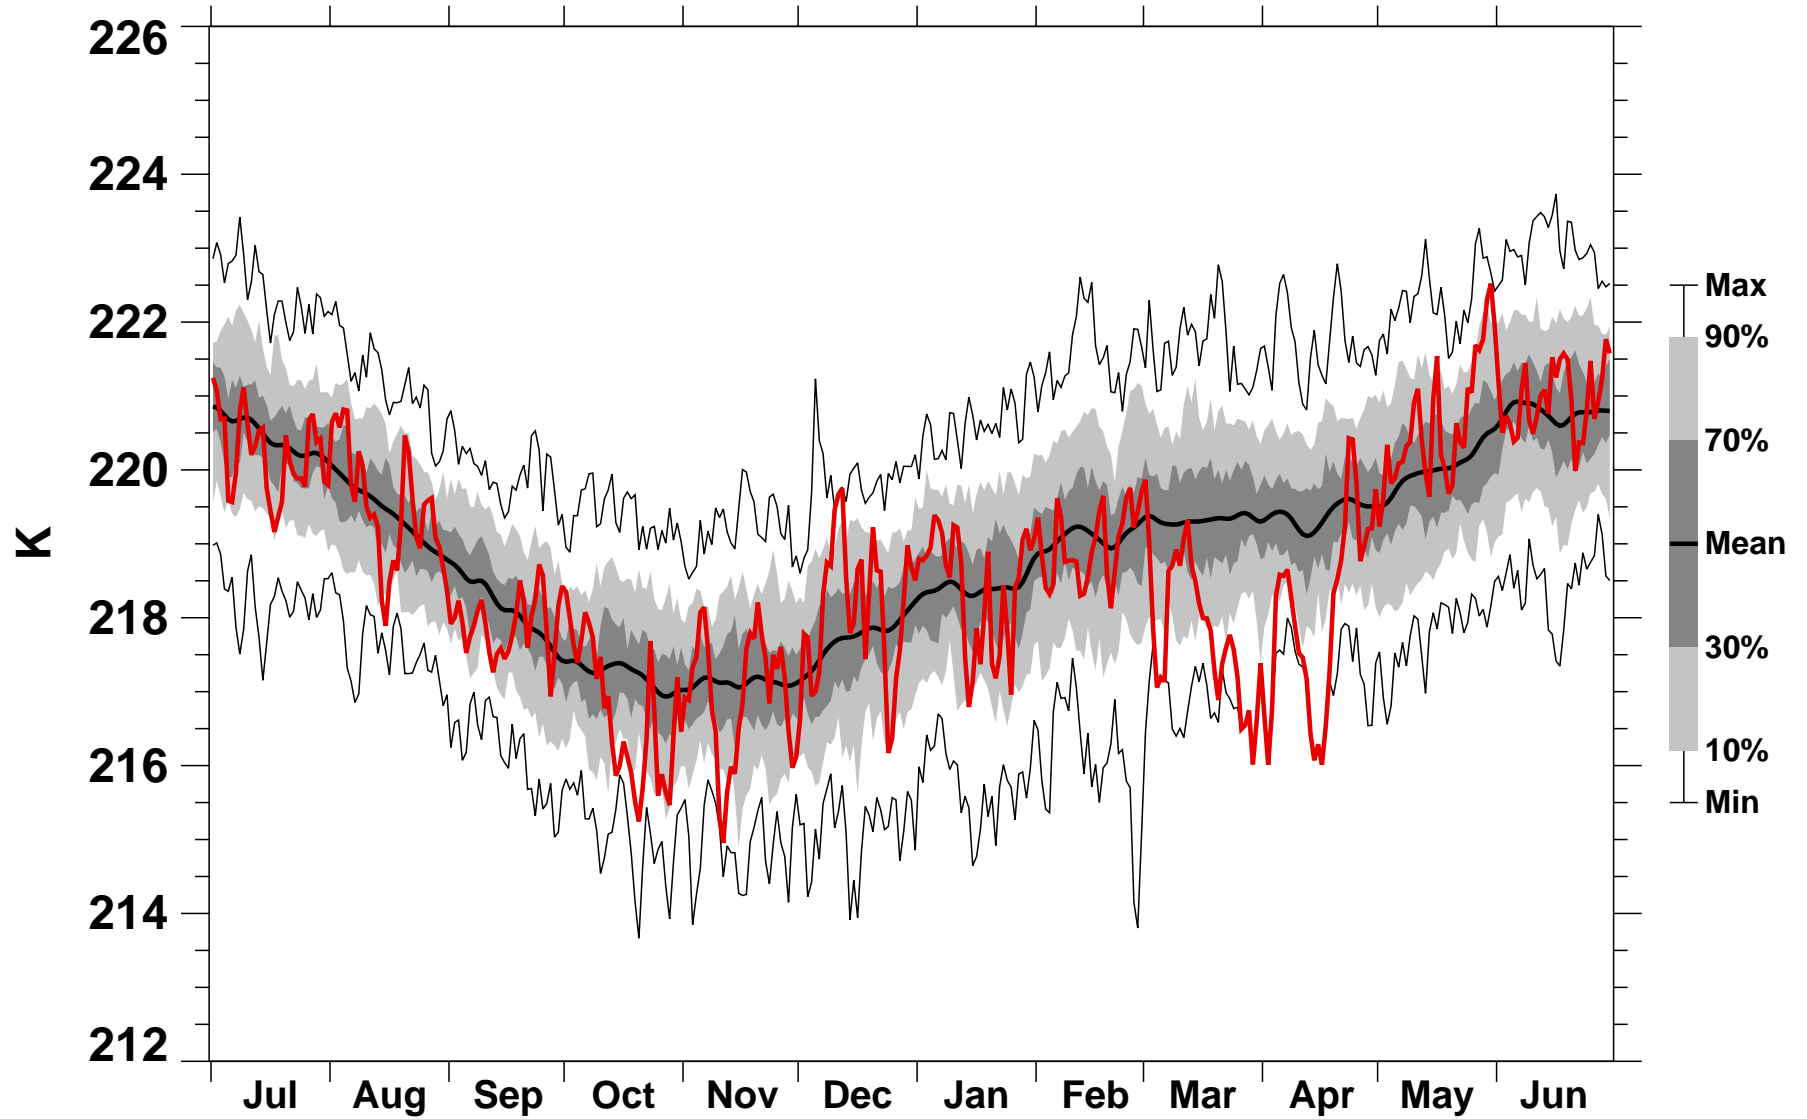

50°N Zonal Mean Temperature 150 hPa MERRA2

1978/1979–2022/2023

1982/1983