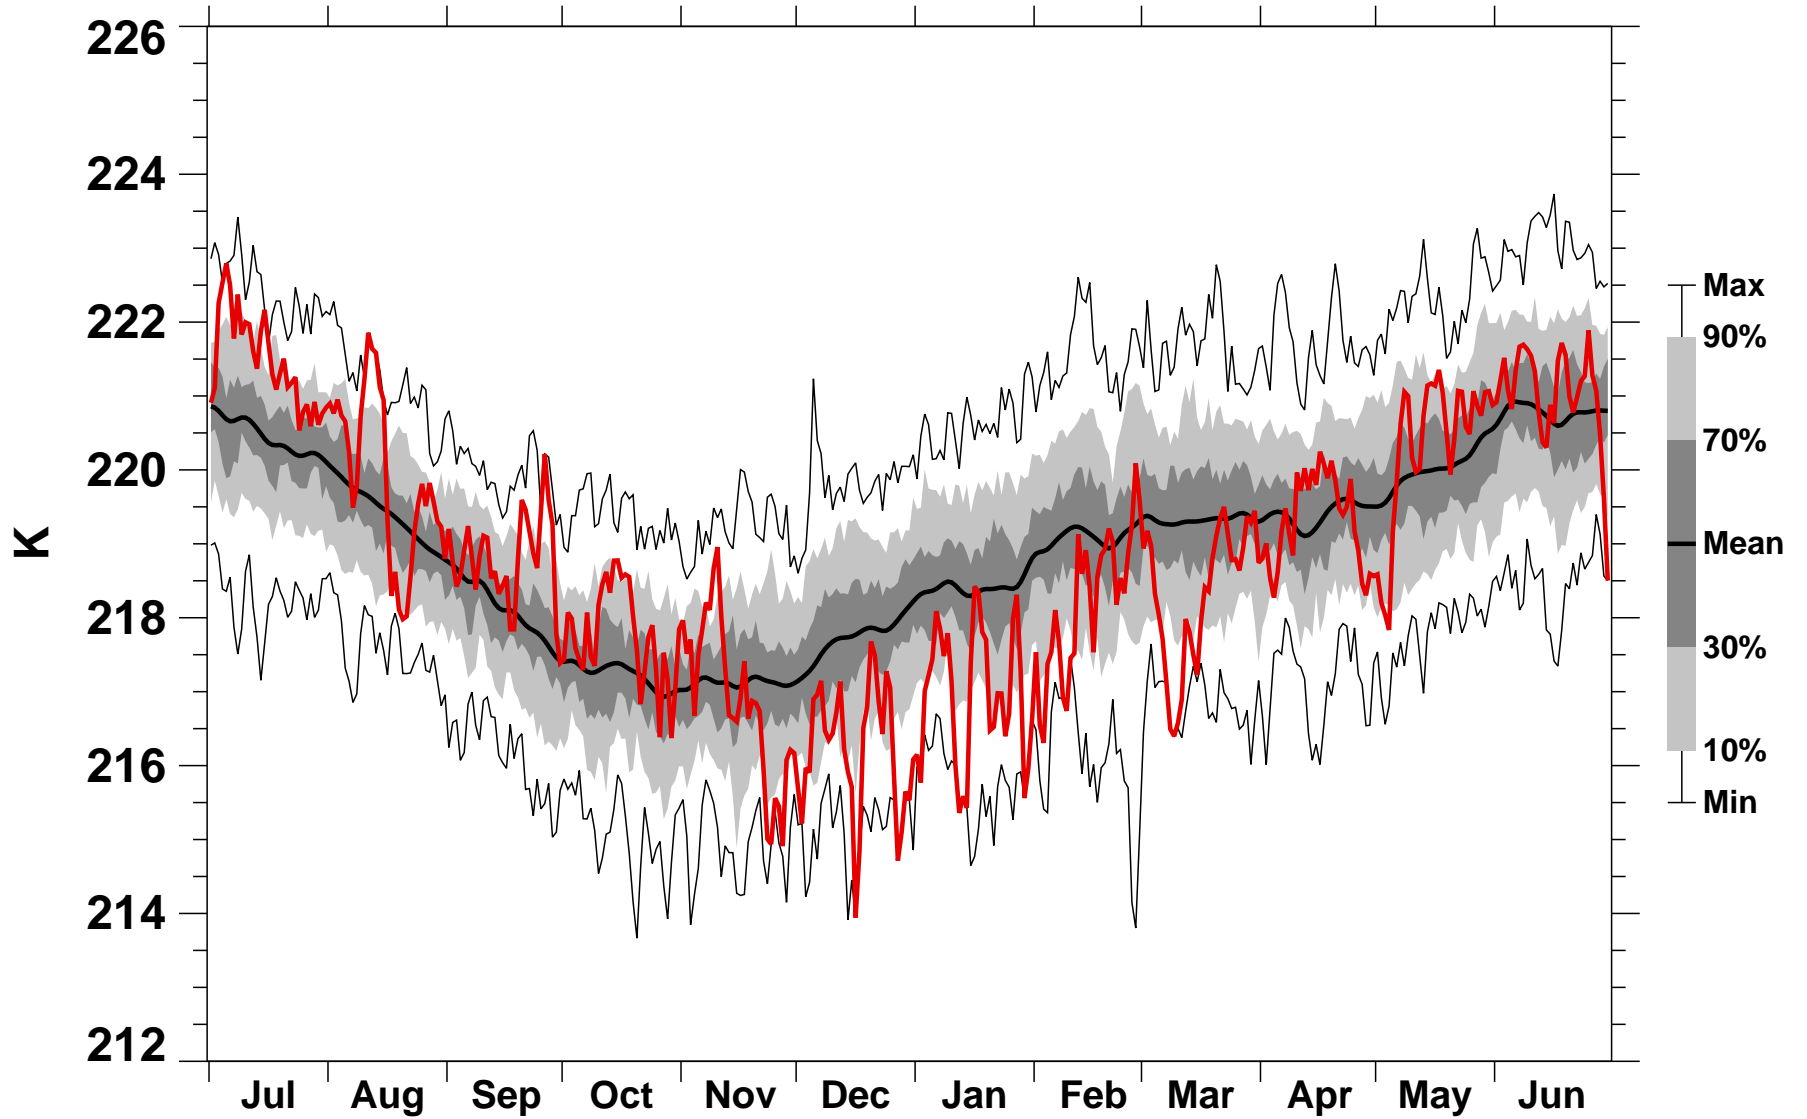

50°N Zonal Mean Temperature 150 hPa MERRA2

1978/1979–2022/2023

1980/1981