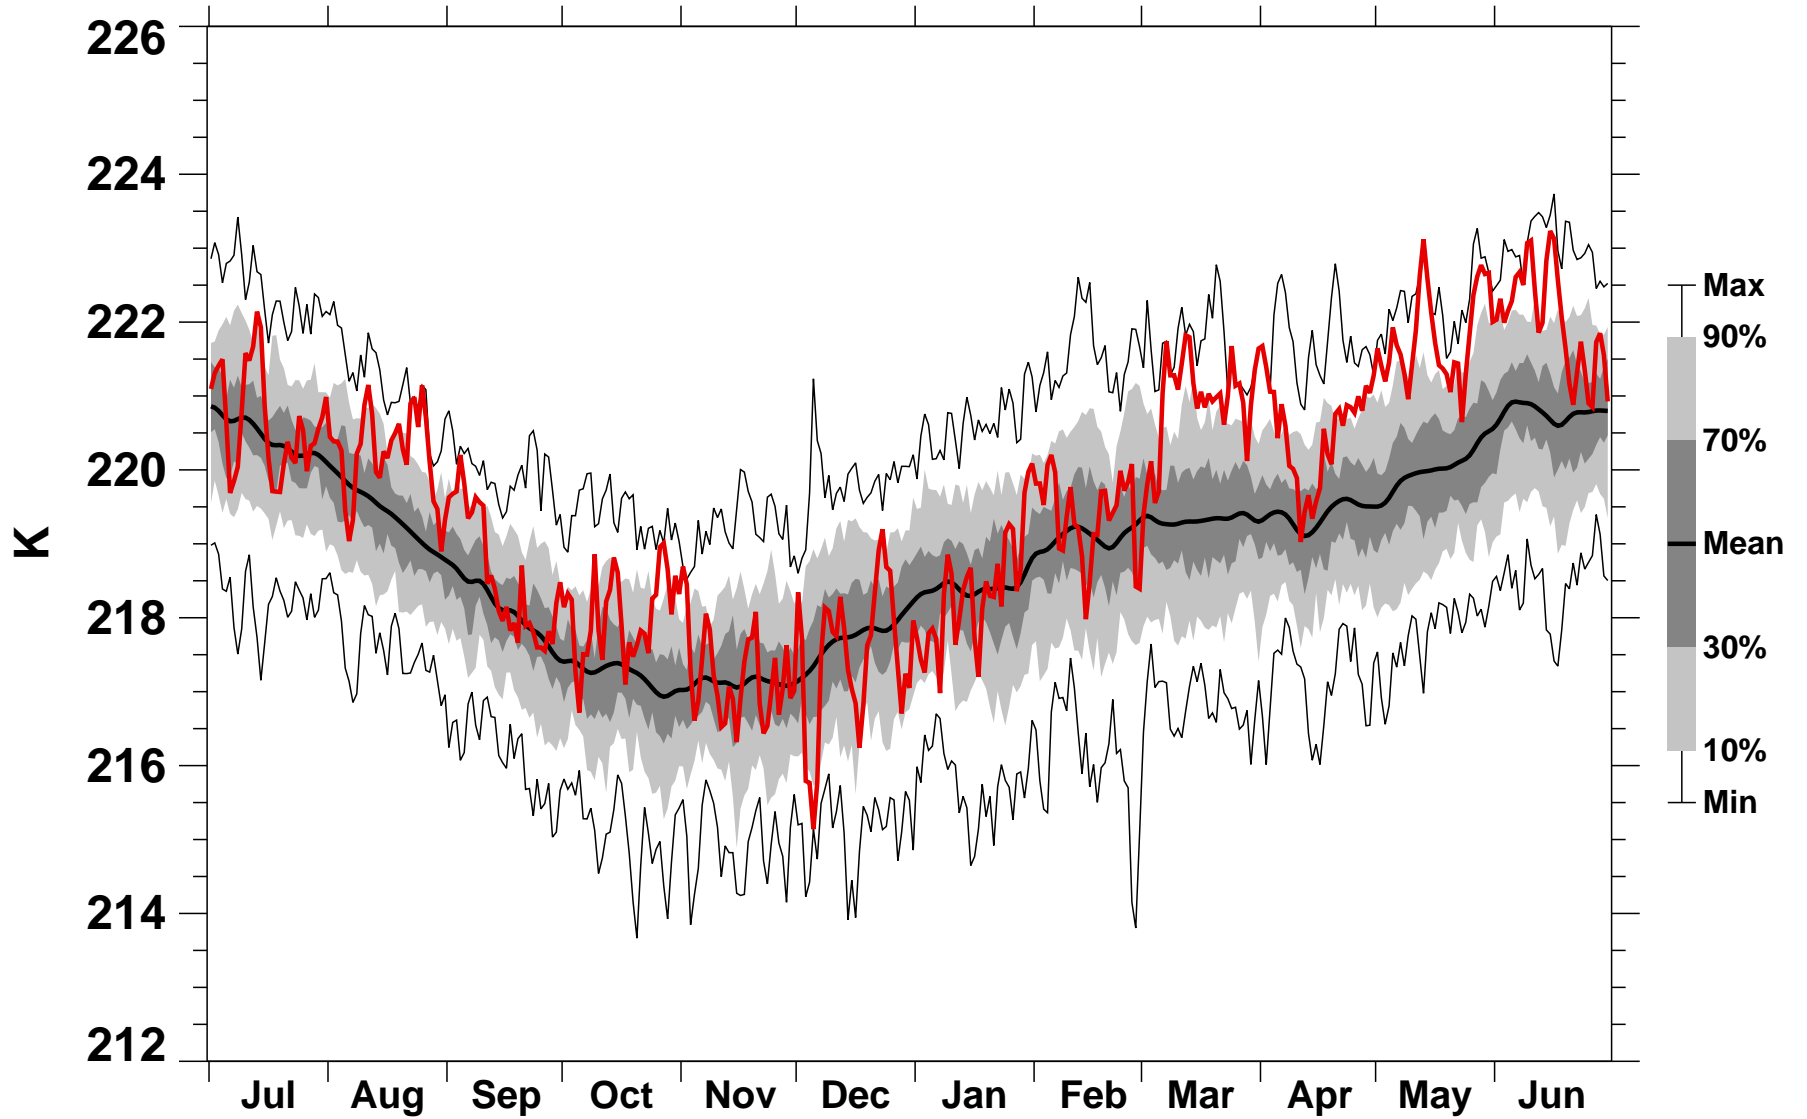

50°N Zonal Mean Temperature 150 hPa MERRA2

1978/1979–2022/2023

1979/1980