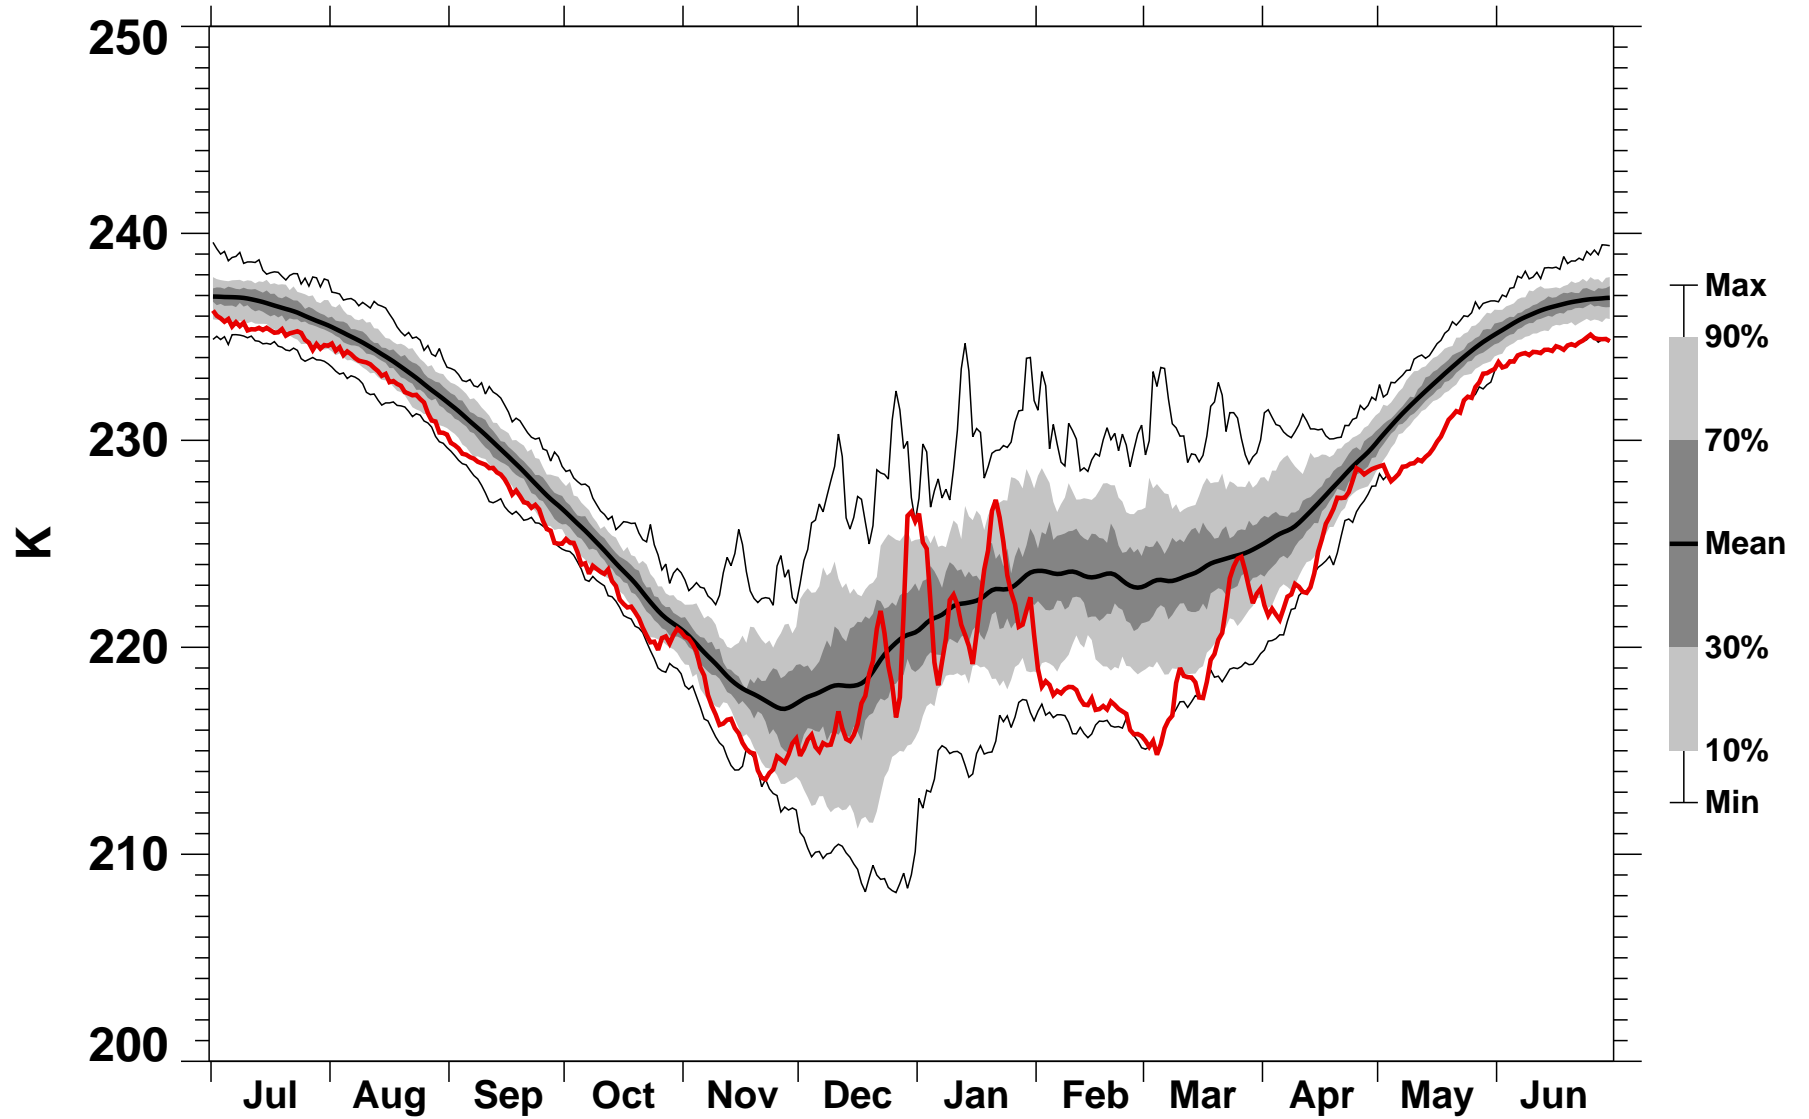

50°N Zonal Mean Temperature 10 hPa MERRA2

1978/1979–2022/2023

2020/2021