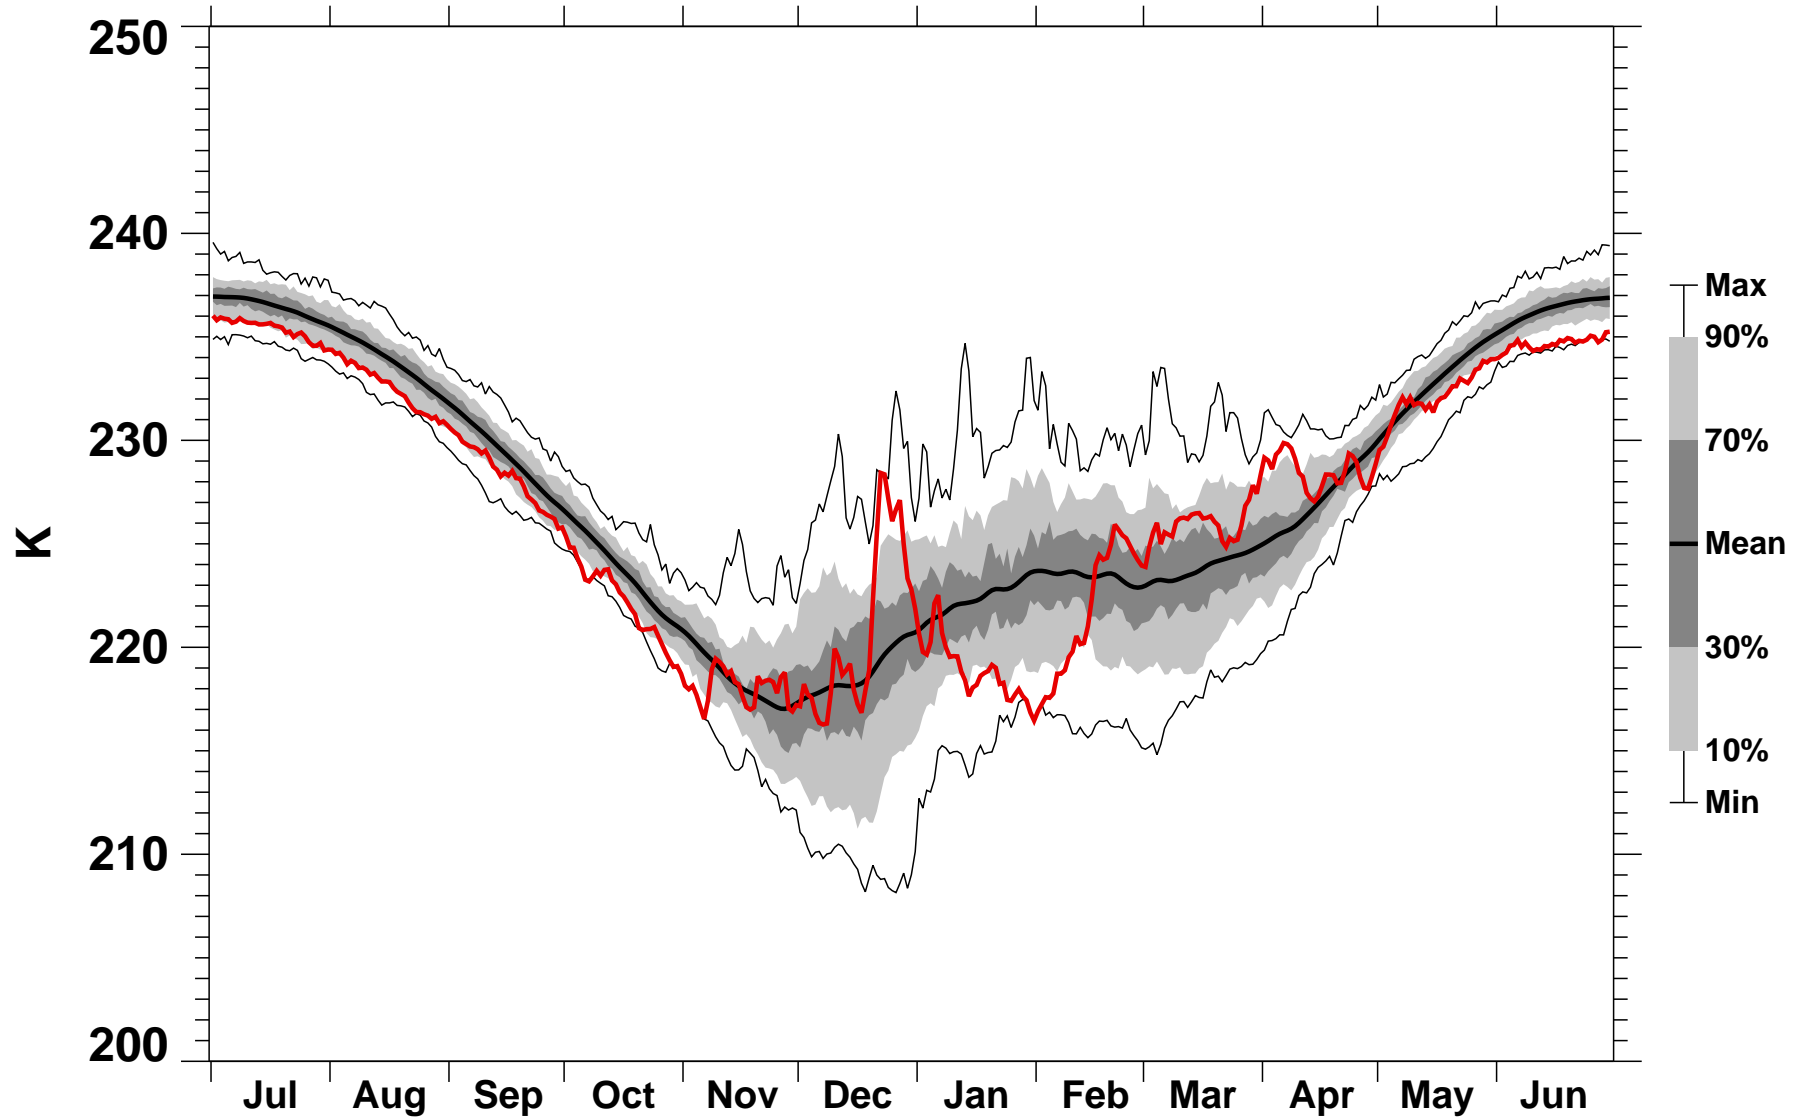

50°N Zonal Mean Temperature 10 hPa MERRA2

1978/1979–2022/2023

2018/2019