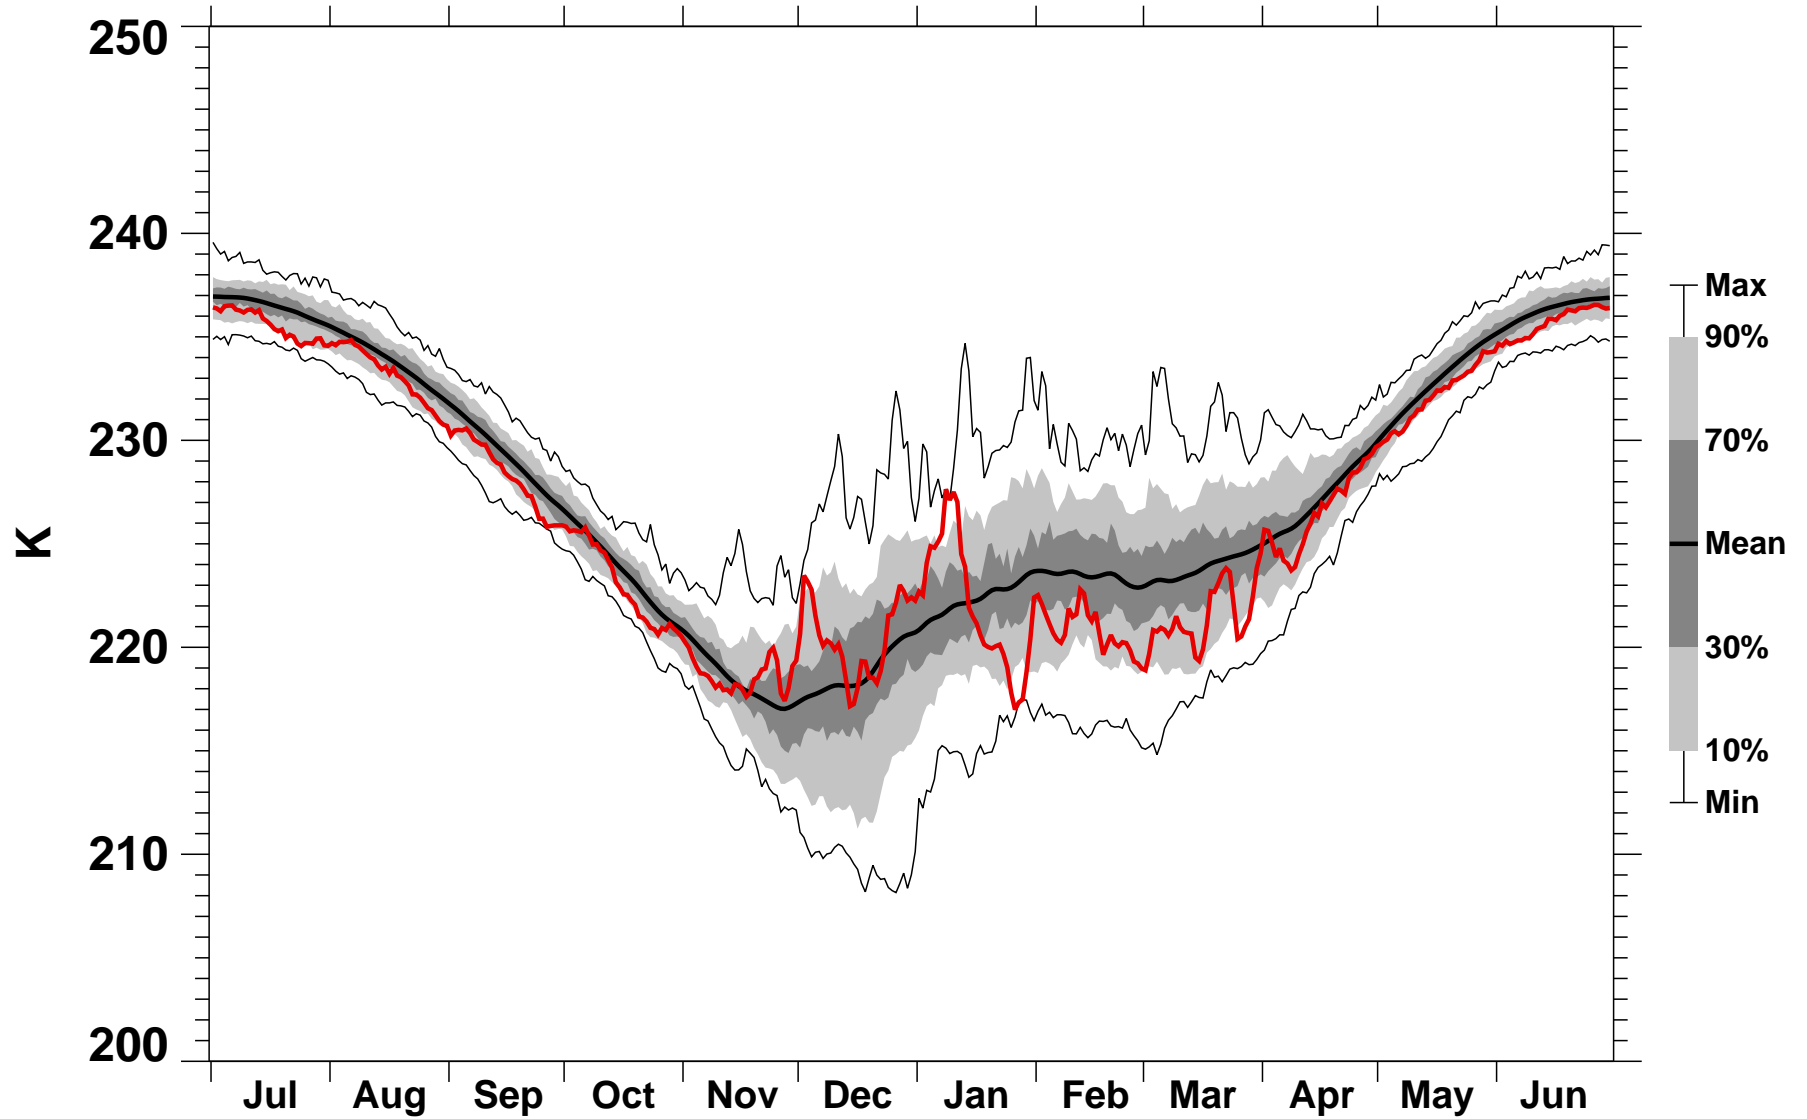

50°N Zonal Mean Temperature 10 hPa MERRA2

1978/1979–2022/2023

2014/2015