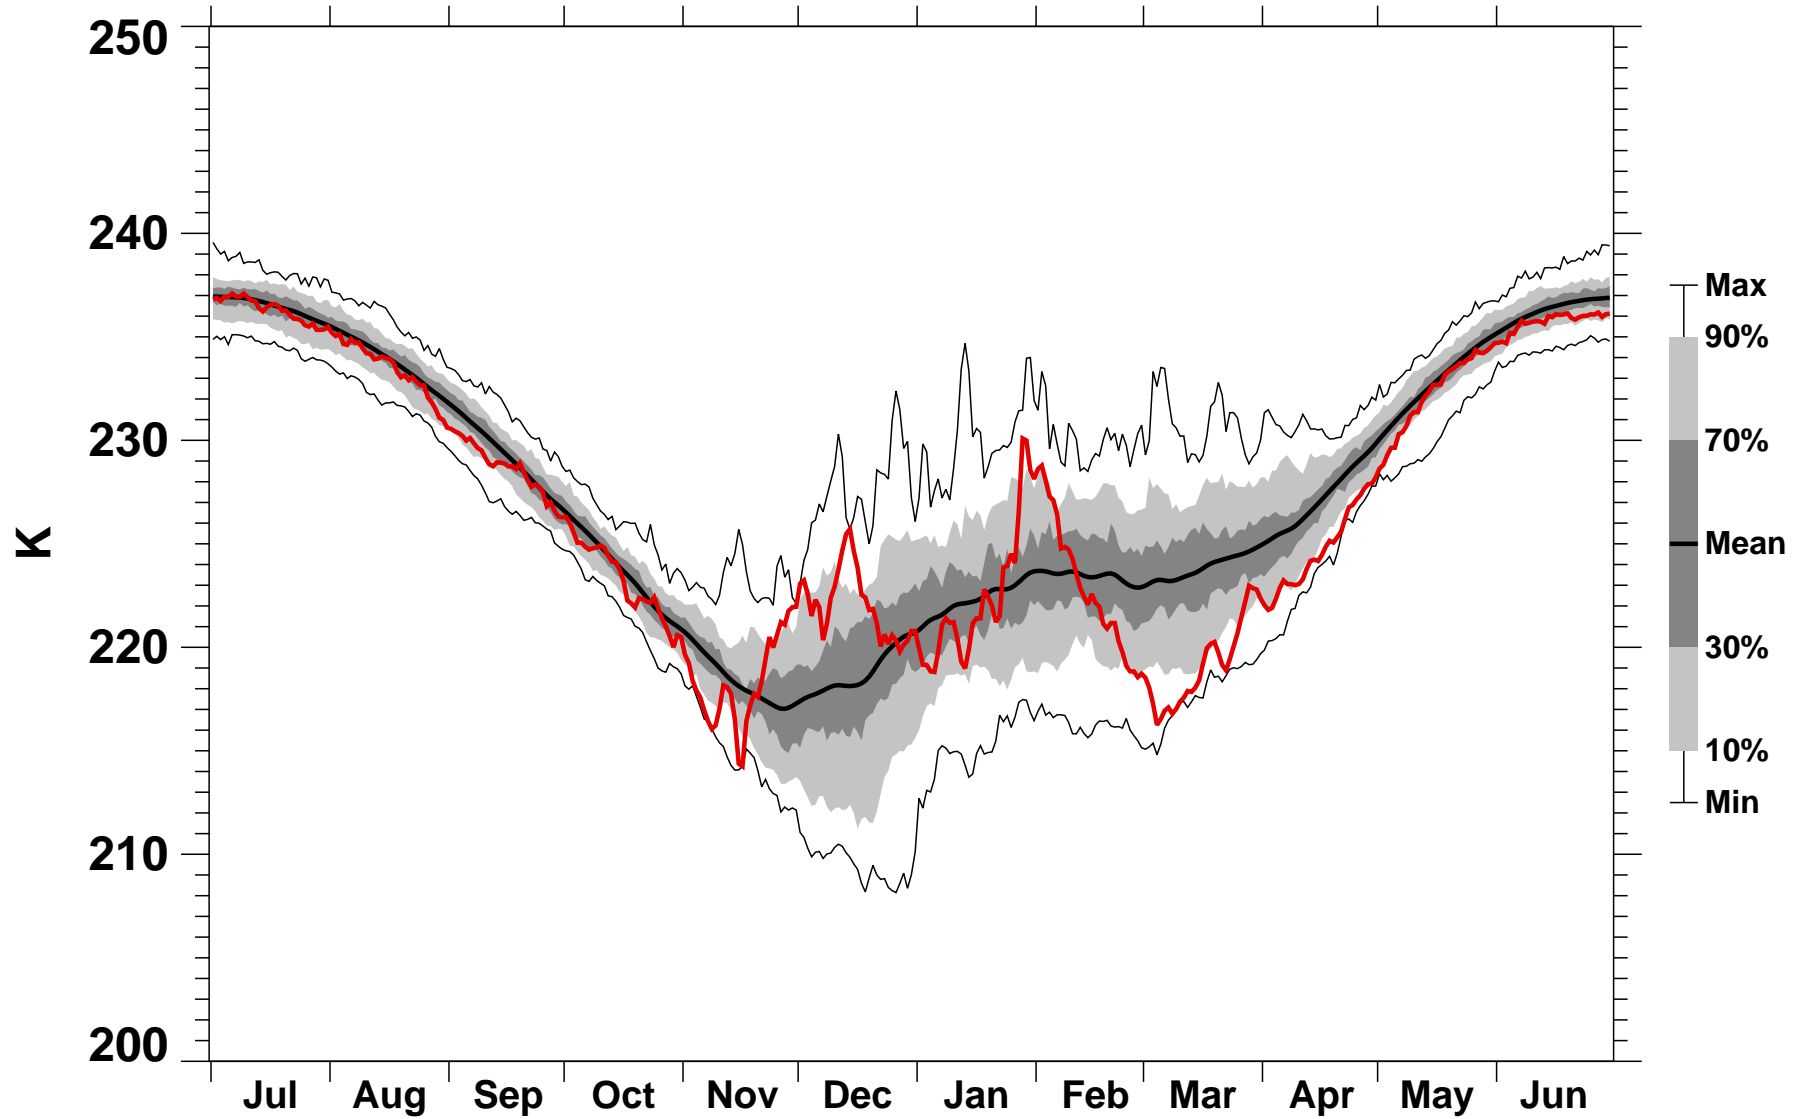

50°N Zonal Mean Temperature 10 hPa MERRA2

1978/1979–2022/2023

2009/2010