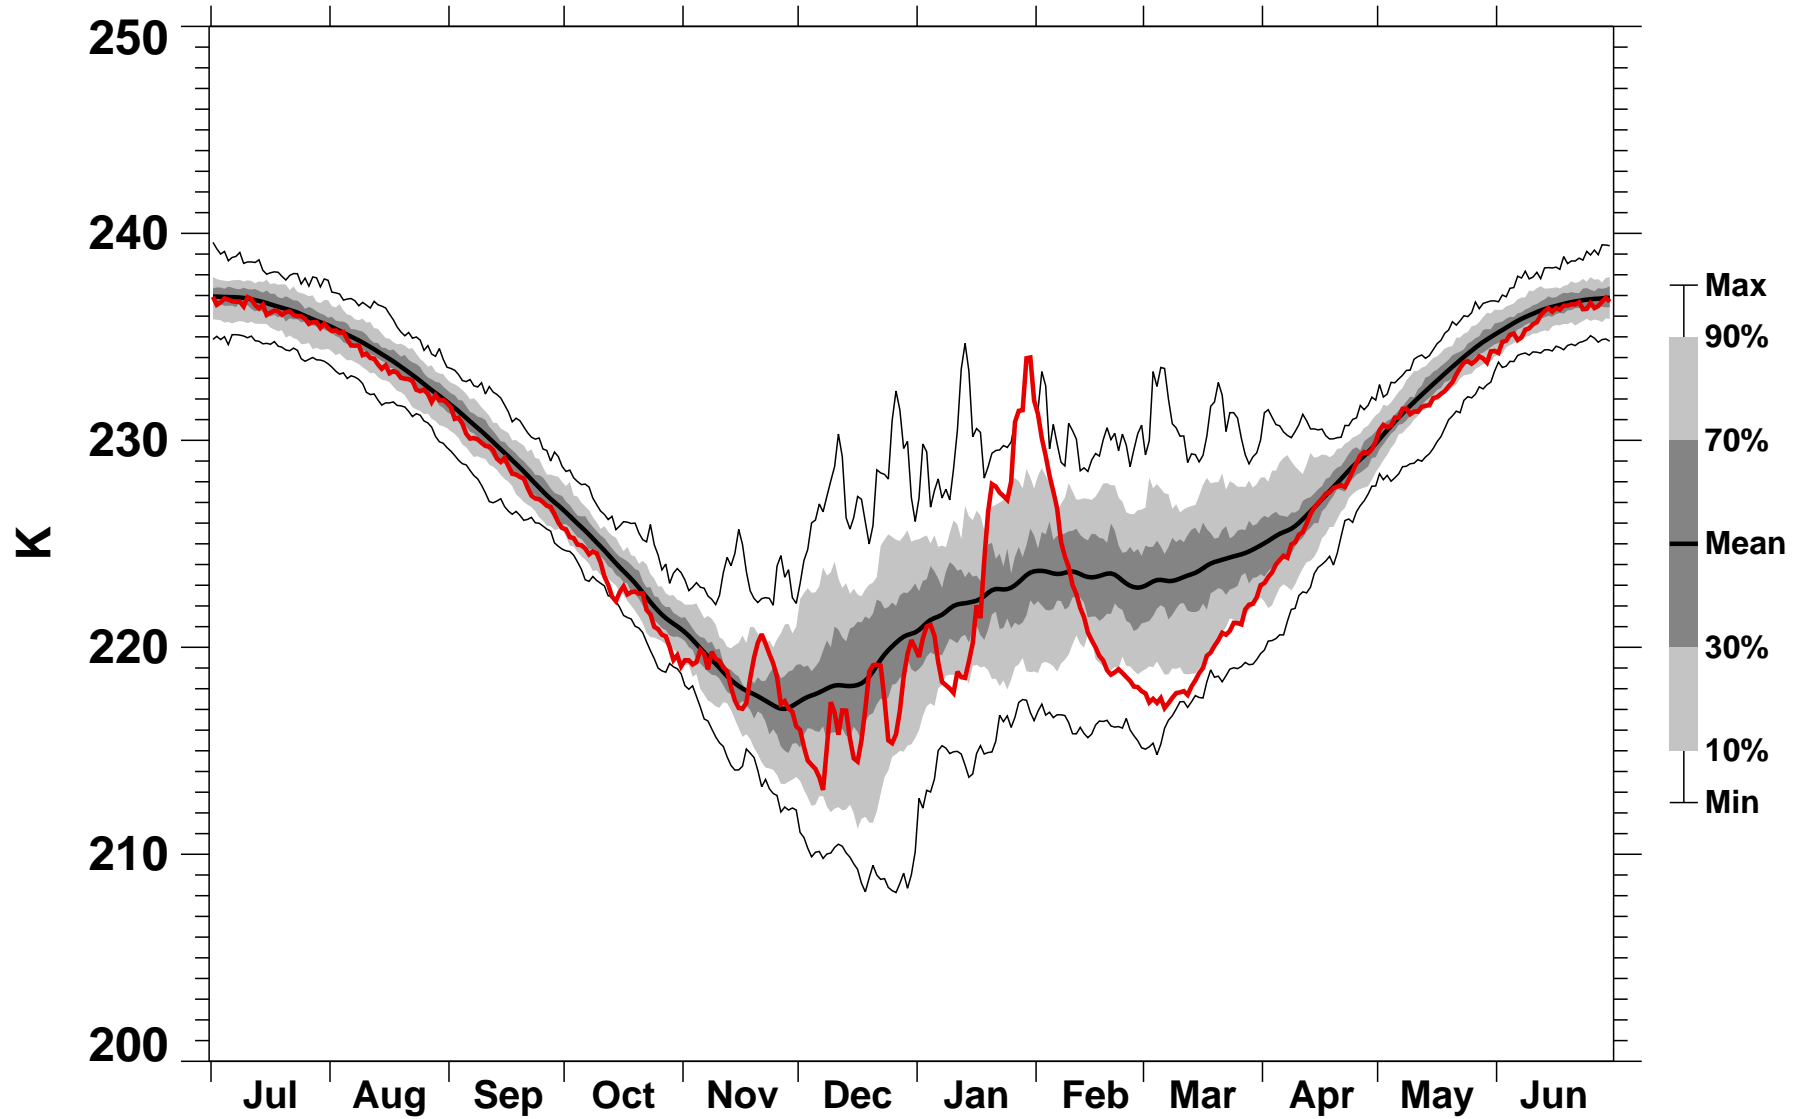

50°N Zonal Mean Temperature 10 hPa MERRA2

1978/1979–2022/2023

2008/2009