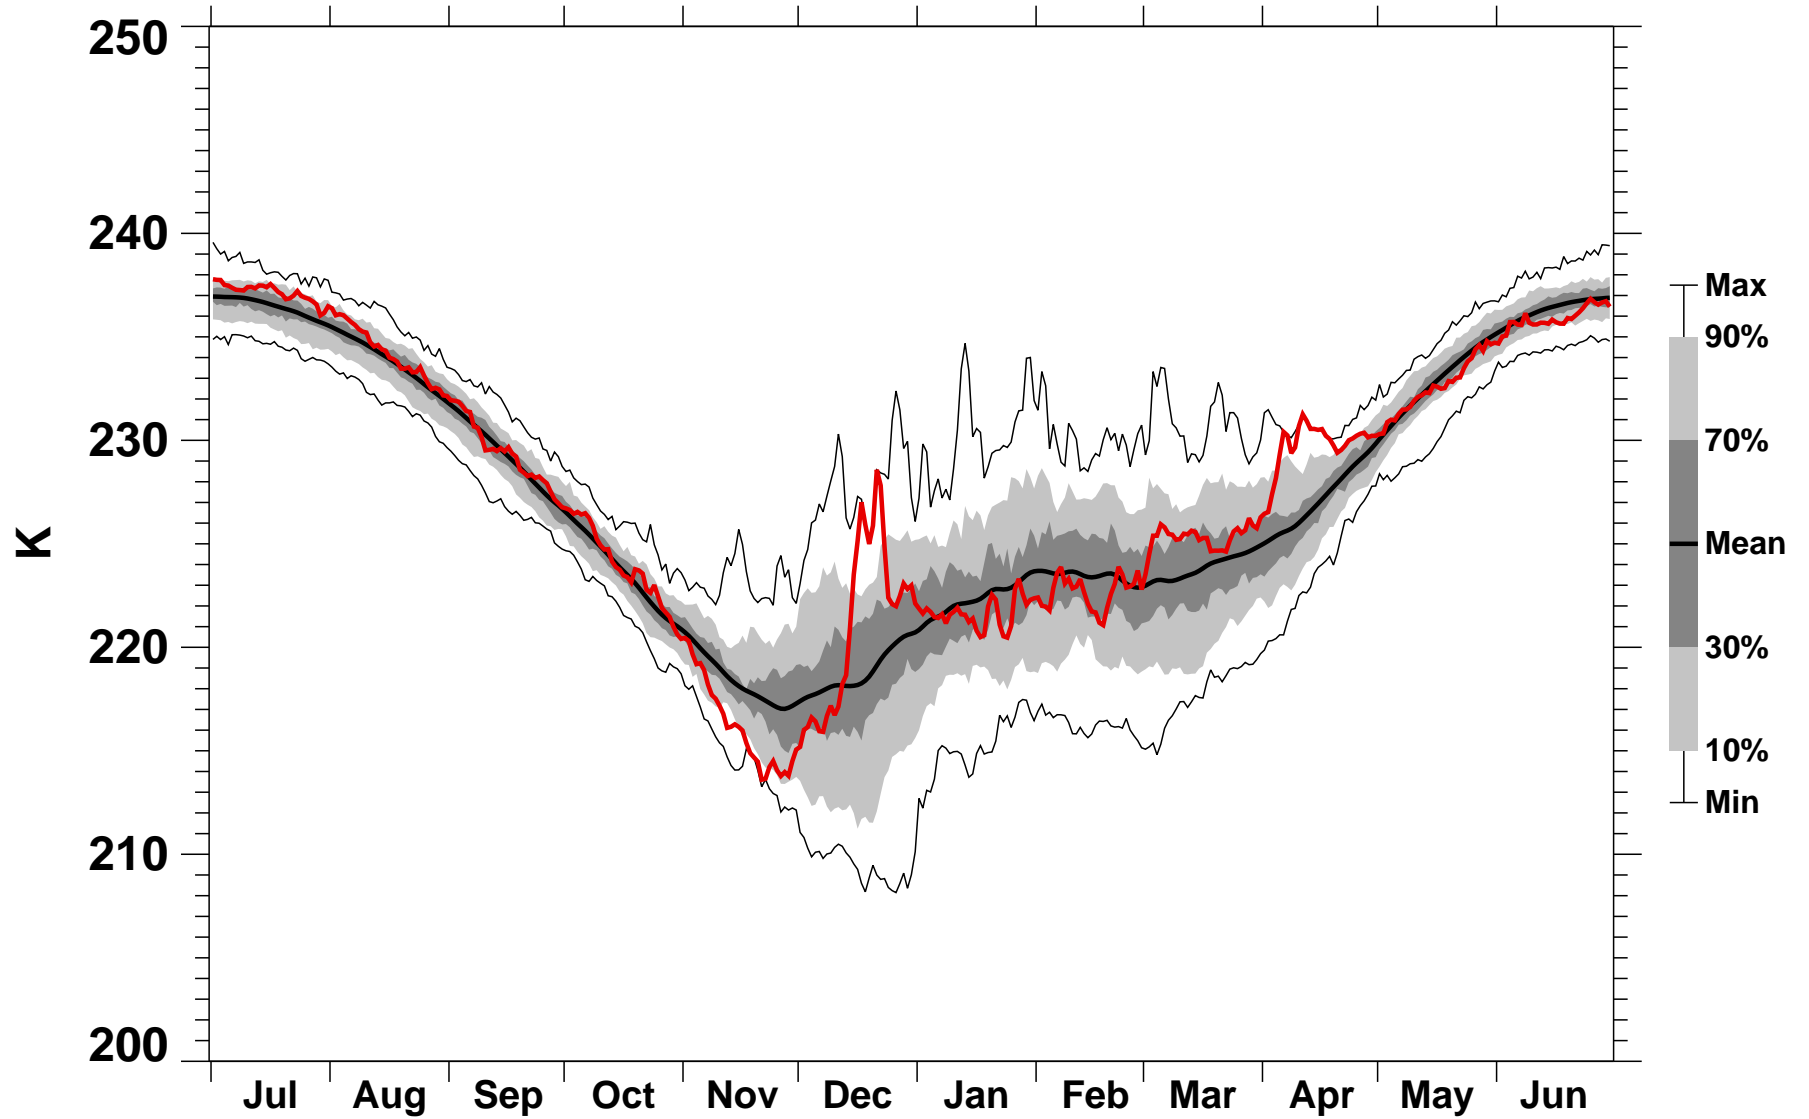

# 50°N Zonal Mean Temperature 10 hPa MERRA2

1978/1979–2022/2023

2001/2002