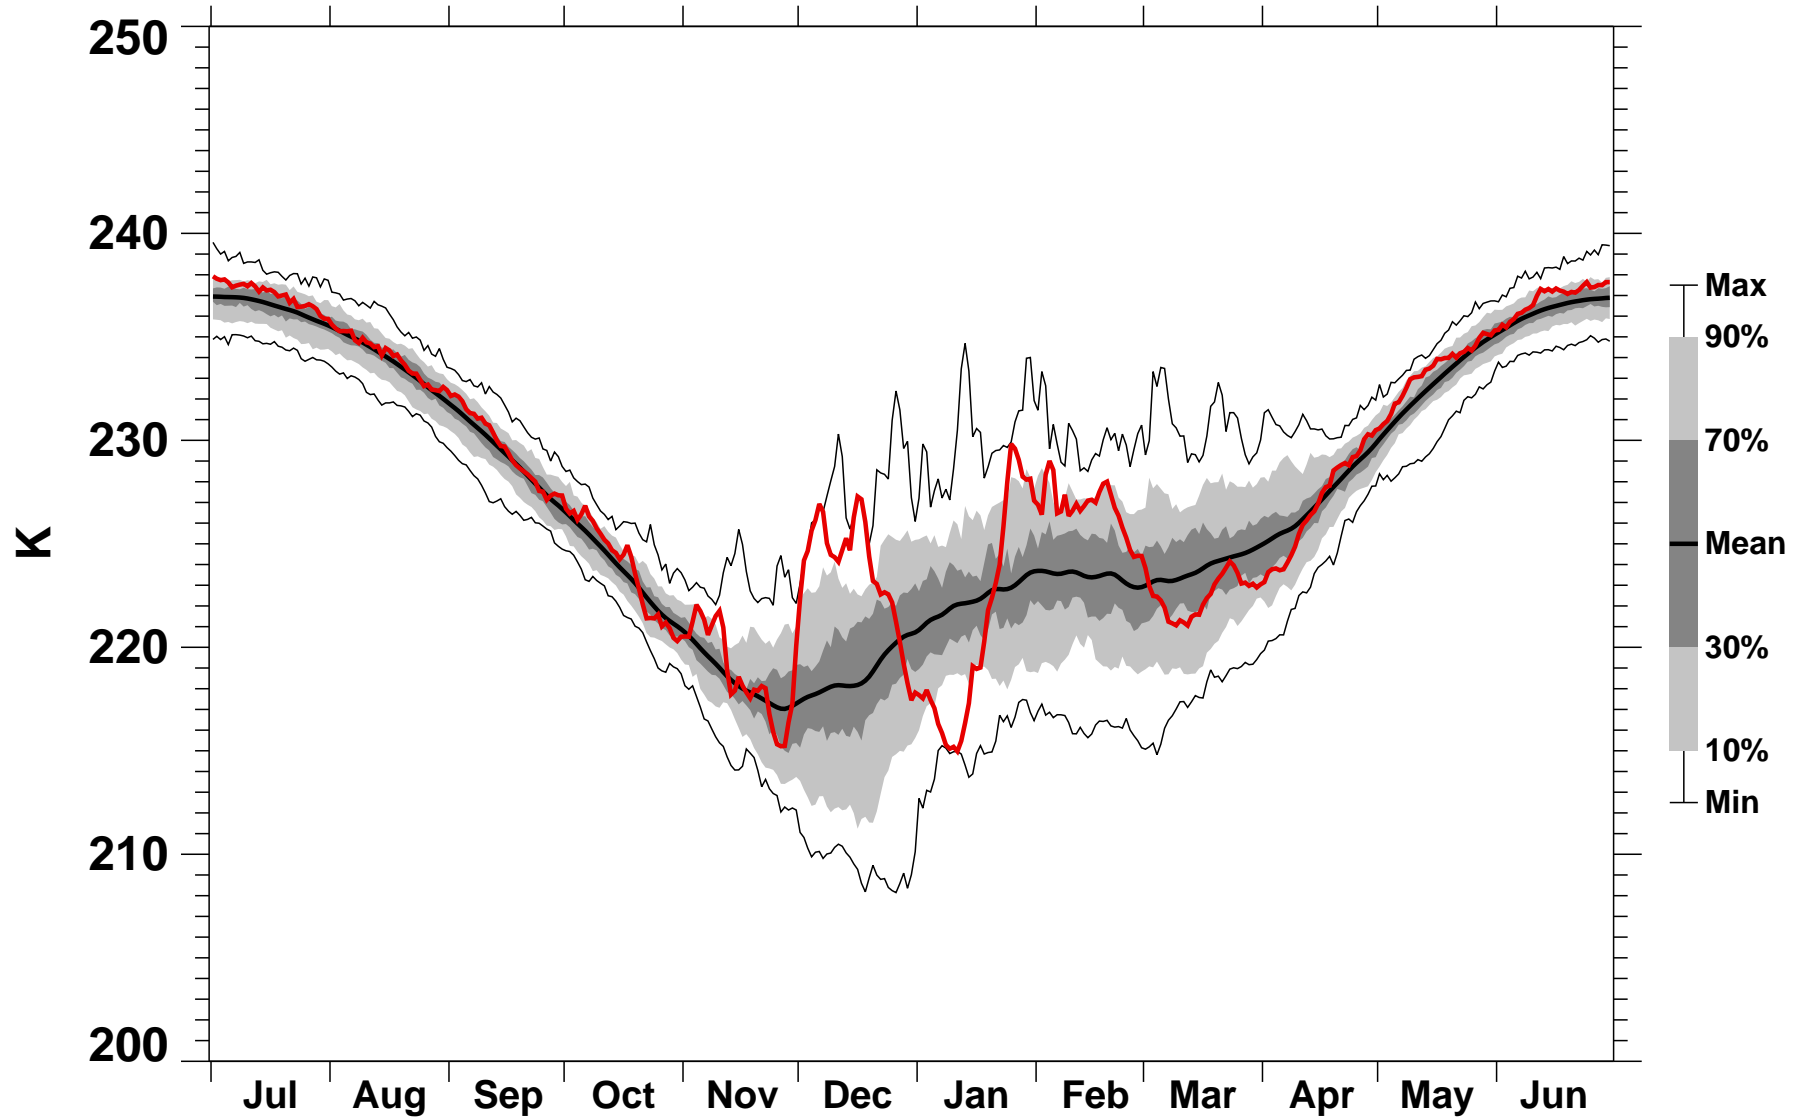

# 50°N Zonal Mean Temperature 10 hPa MERRA2

1978/1979–2022/2023

2000/2001