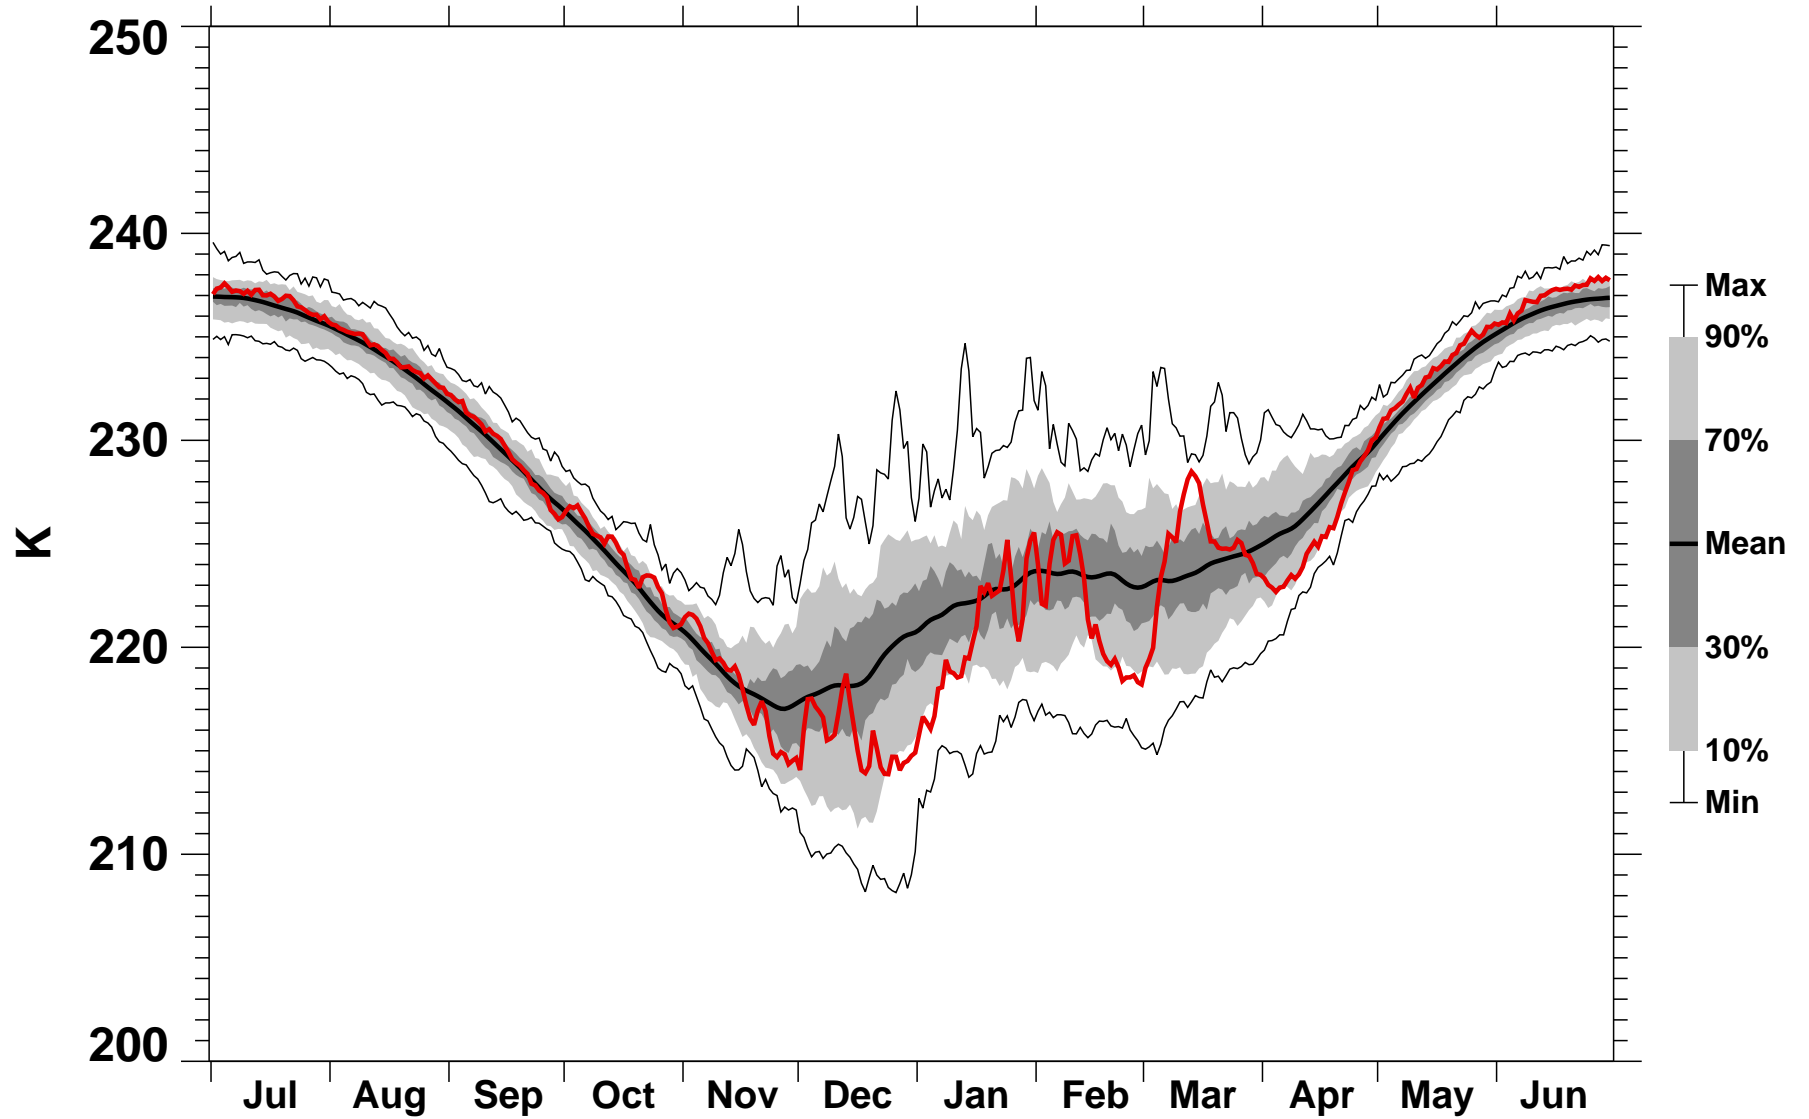

50°N Zonal Mean Temperature 10 hPa MERRA2

1978/1979–2022/2023

1999/2000