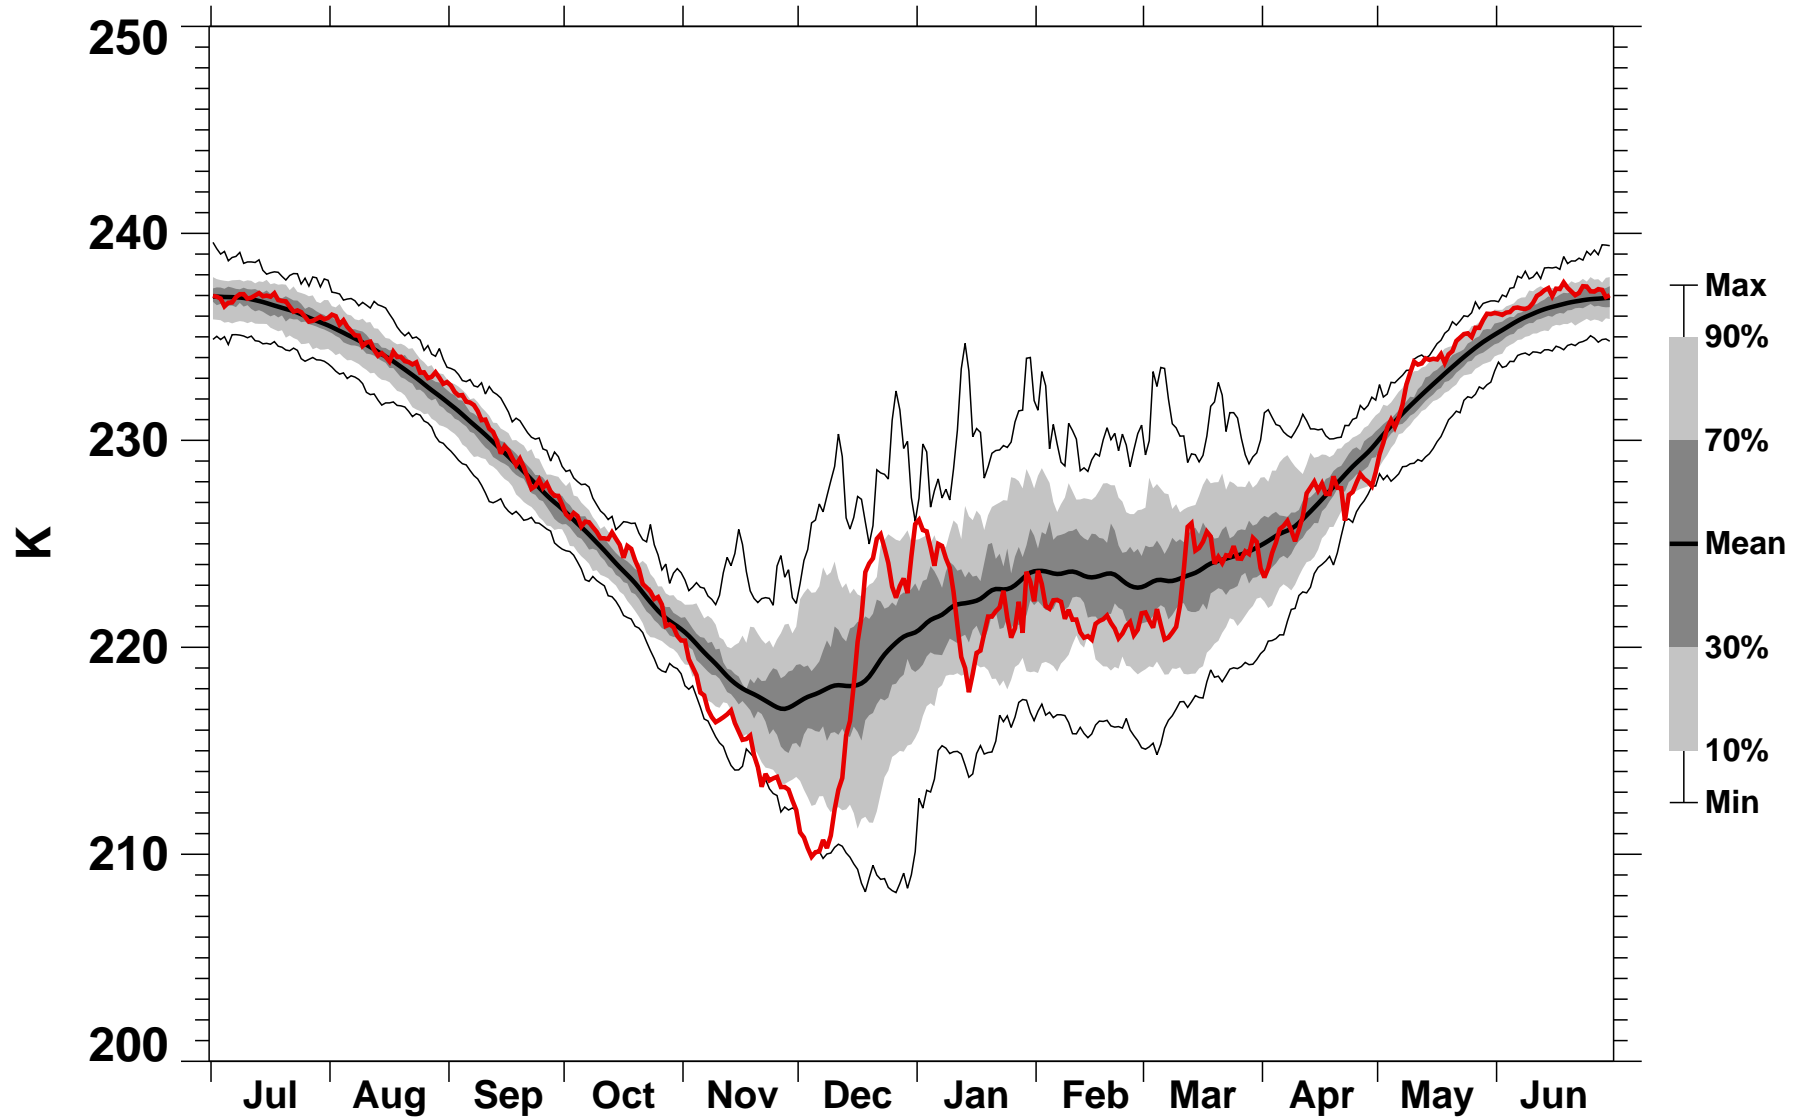

50°N Zonal Mean Temperature 10 hPa MERRA2

1978/1979–2022/2023

1996/1997