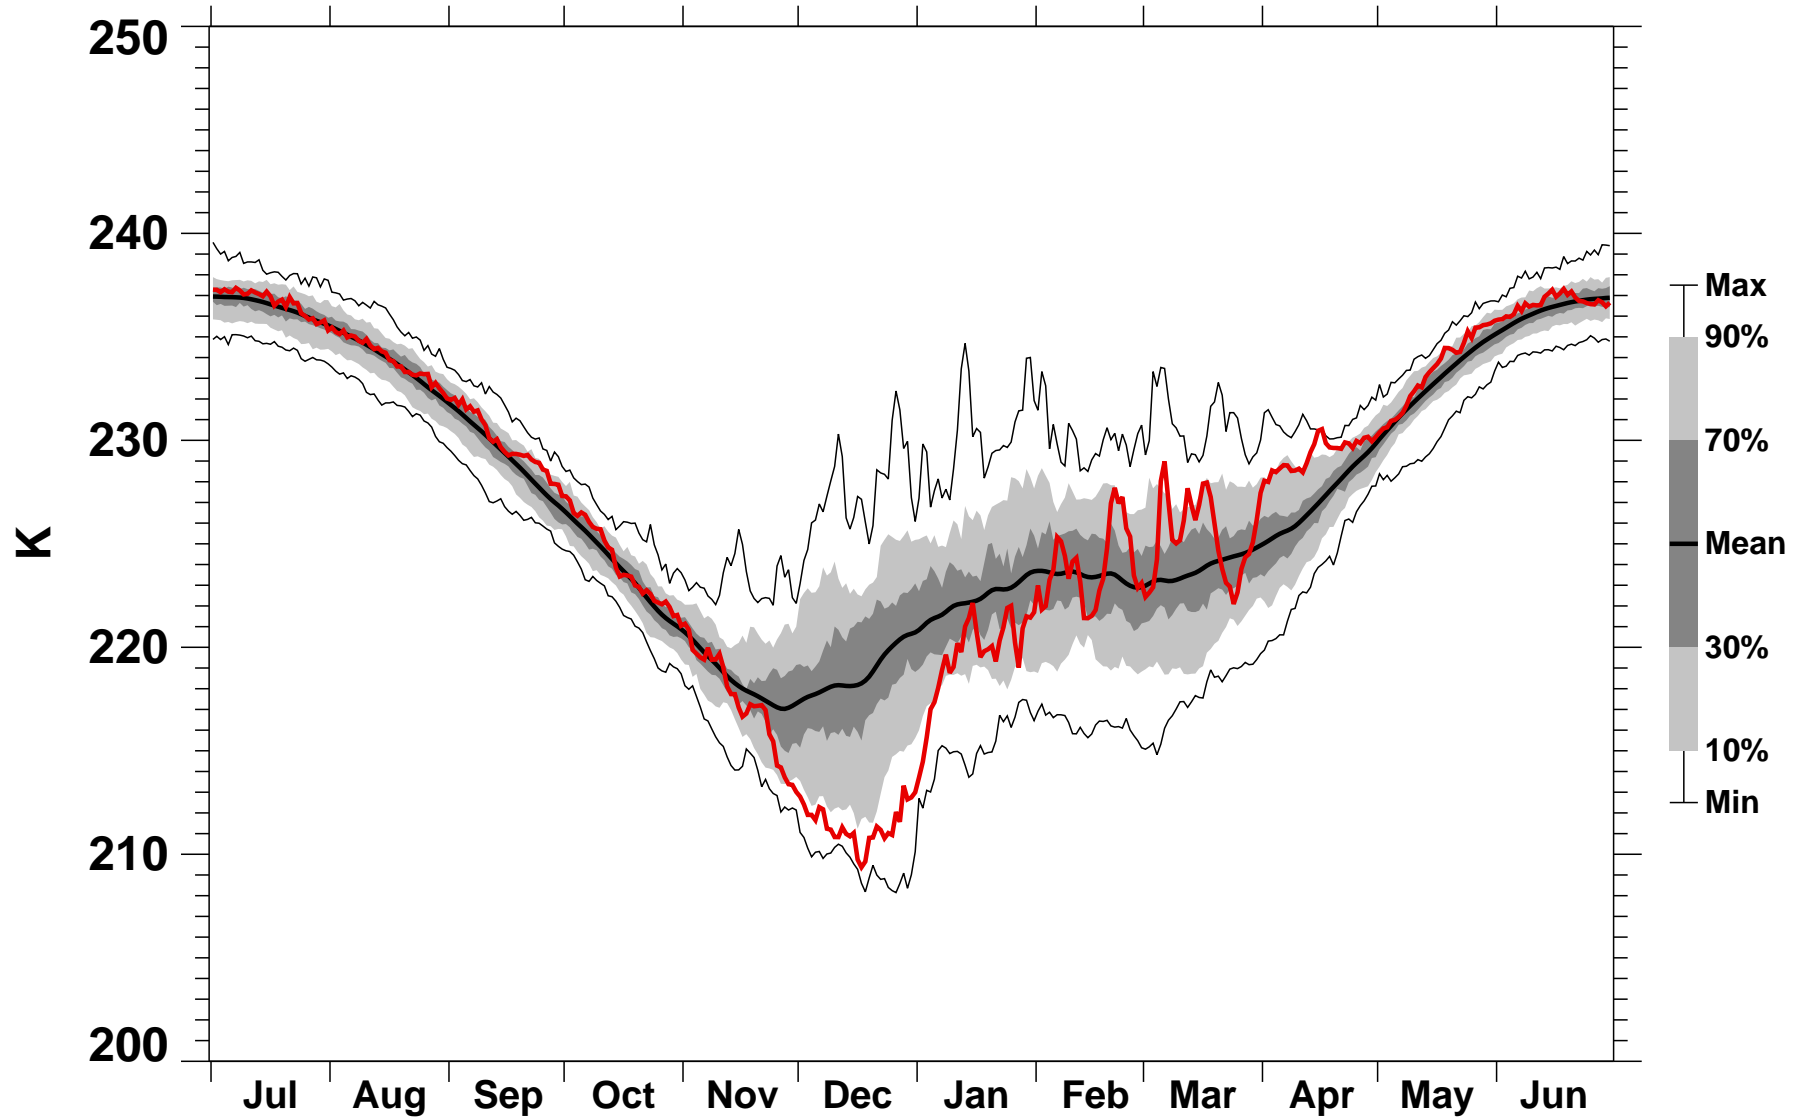

50°N Zonal Mean Temperature 10 hPa MERRA2

1978/1979–2022/2023

1995/1996