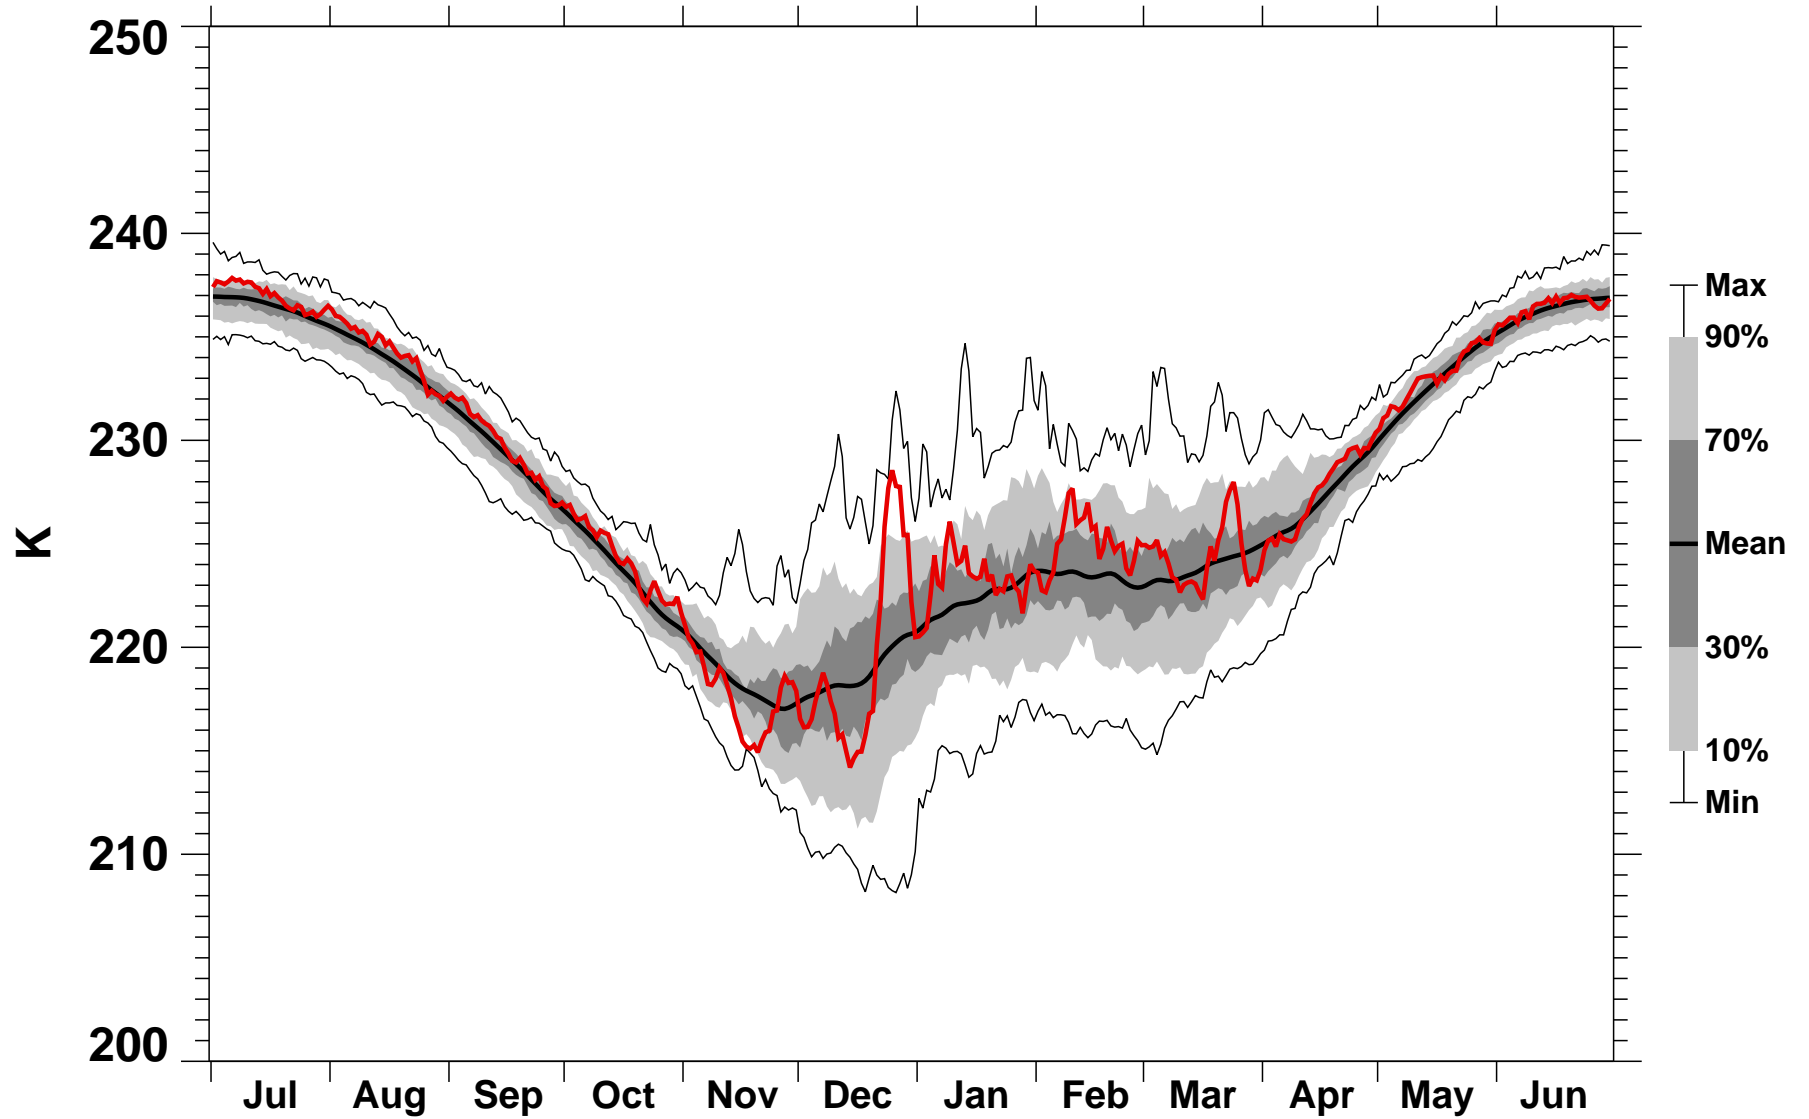

50°N Zonal Mean Temperature 10 hPa MERRA2

1978/1979–2022/2023

1993/1994