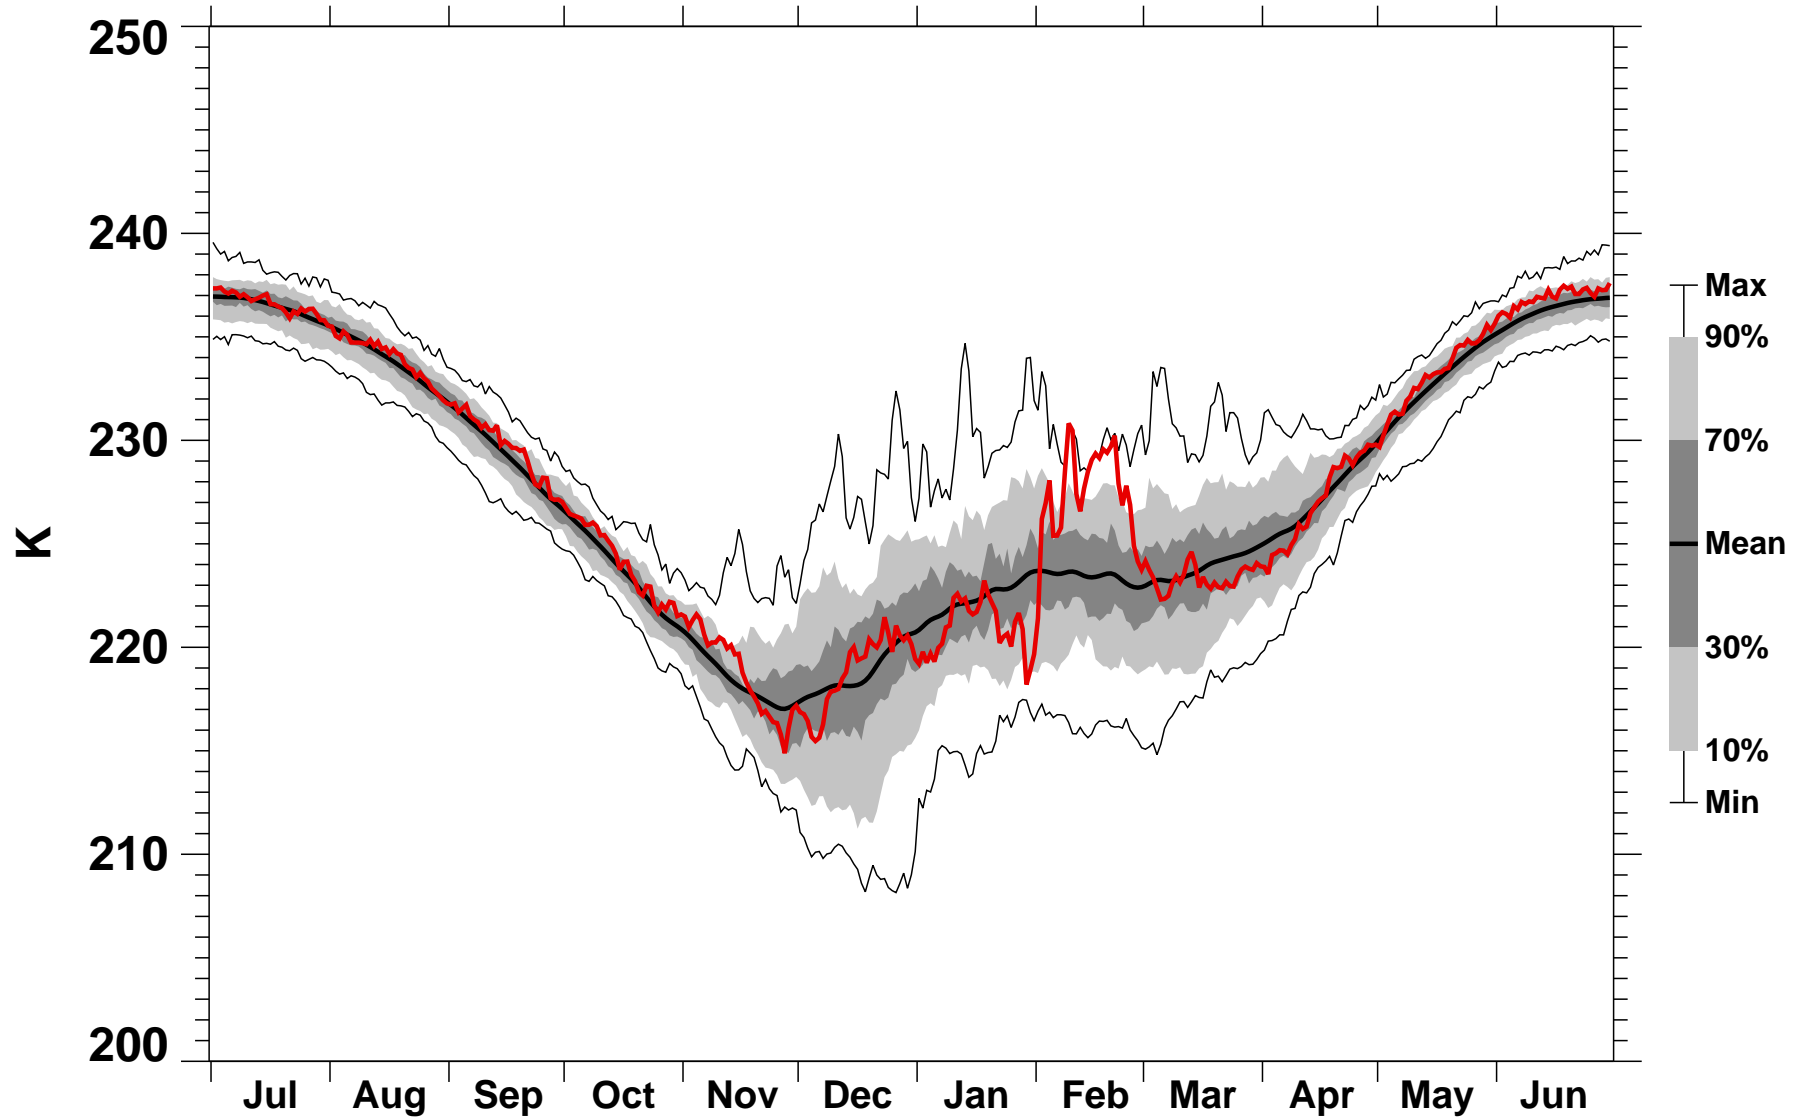

50°N Zonal Mean Temperature 10 hPa MERRA2

1978/1979–2022/2023

1988/1989