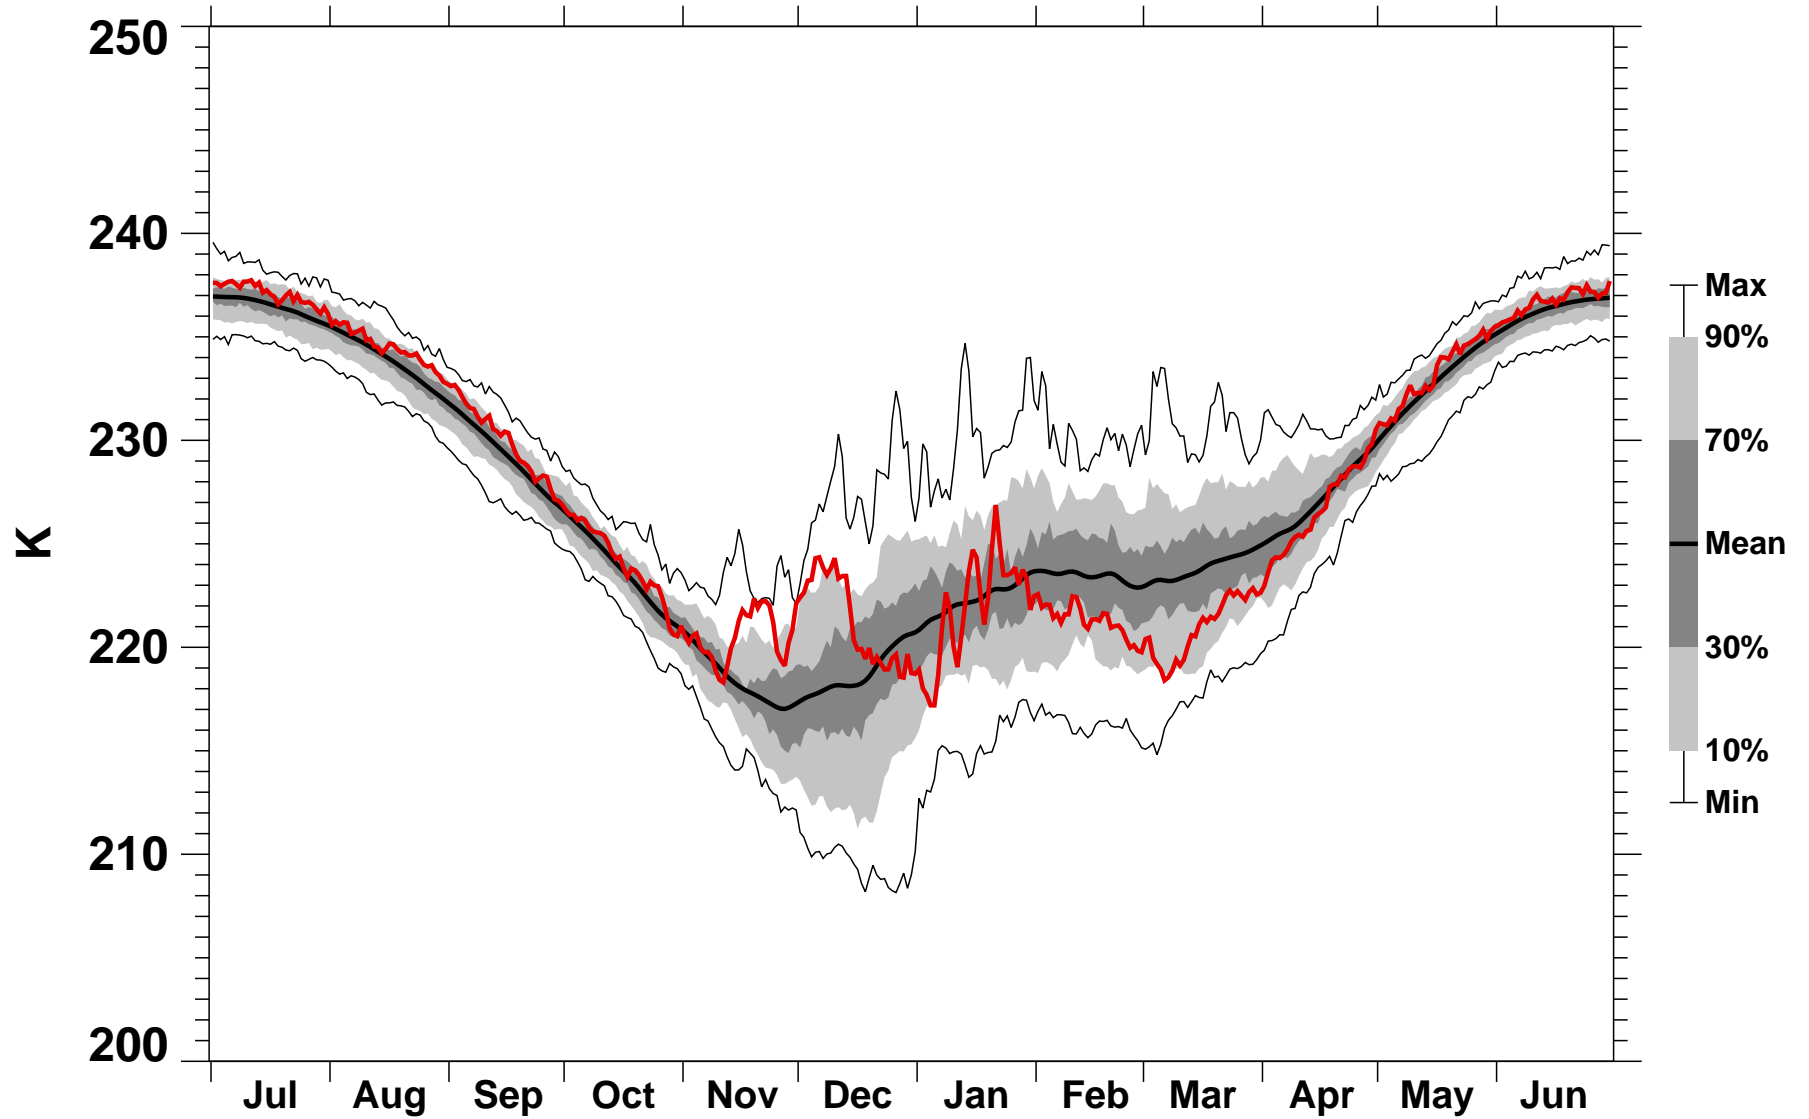

50°N Zonal Mean Temperature 10 hPa MERRA2

1978/1979–2022/2023

1986/1987