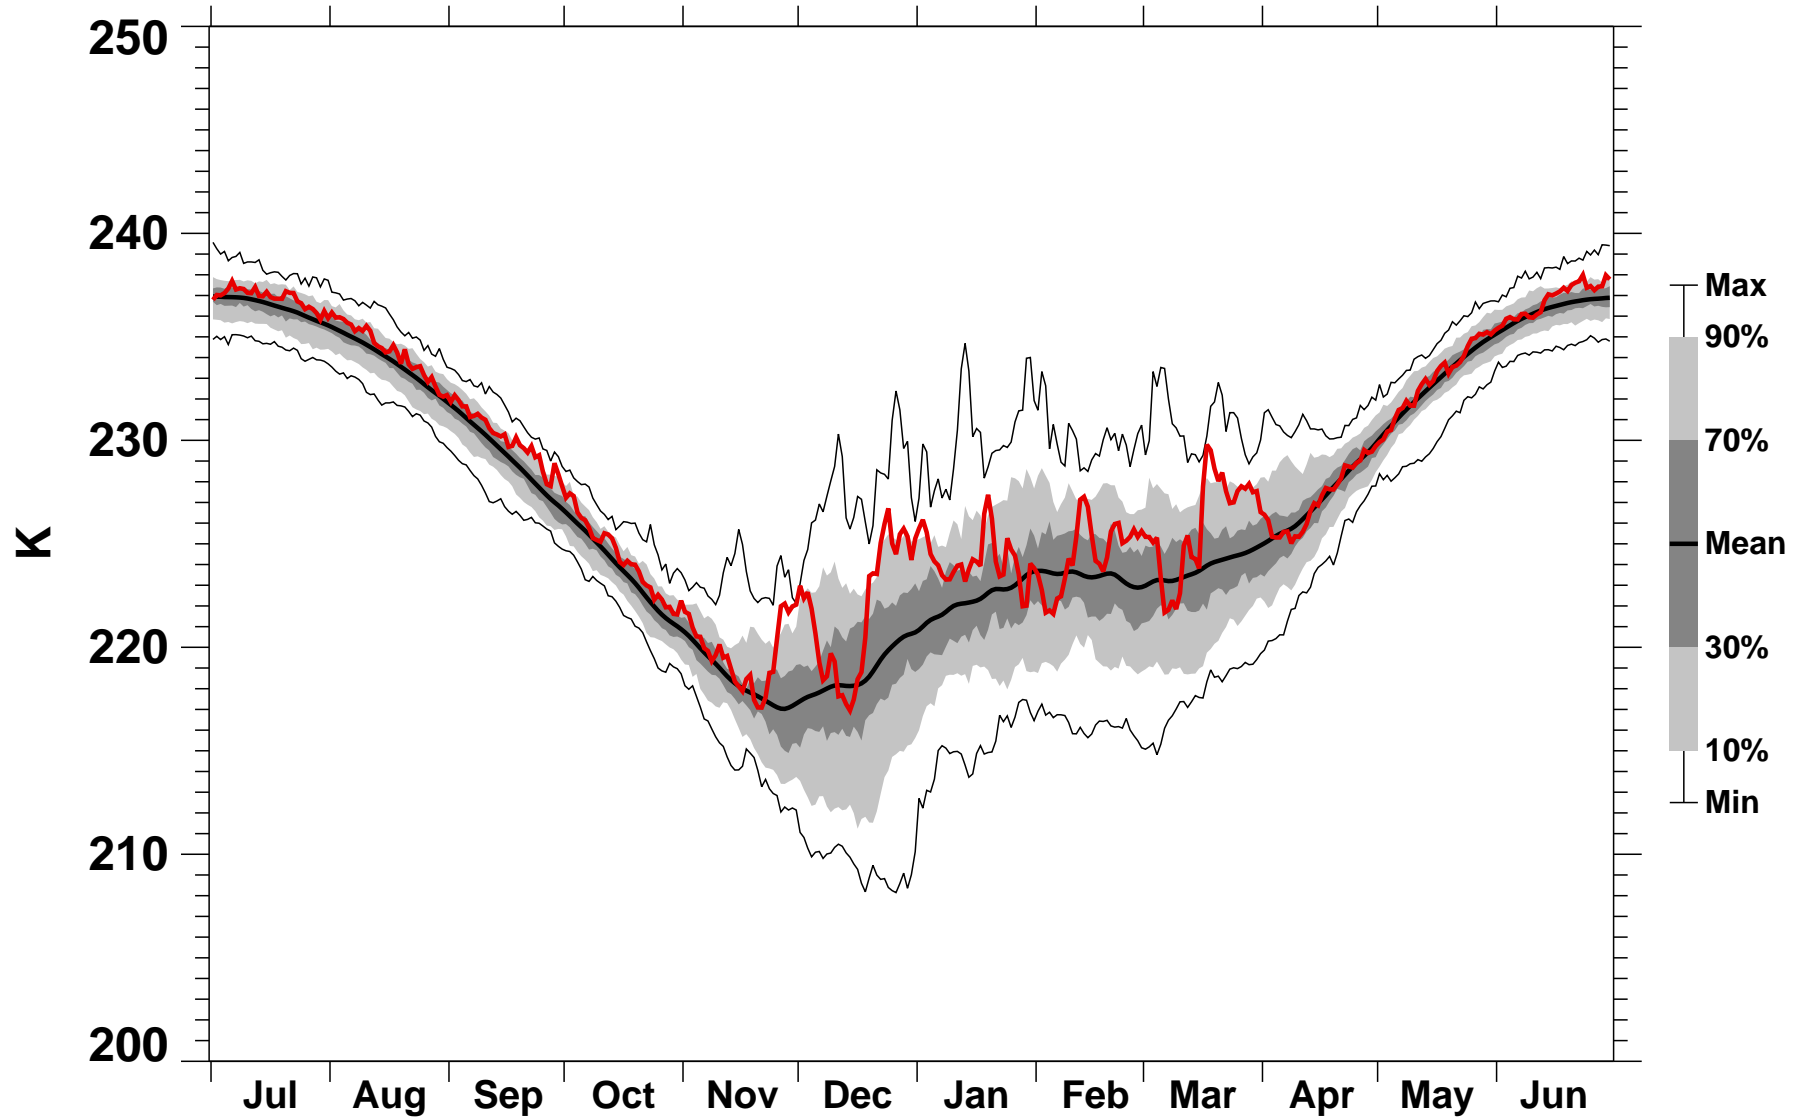

50°N Zonal Mean Temperature 10 hPa MERRA2

1978/1979–2022/2023

1985/1986