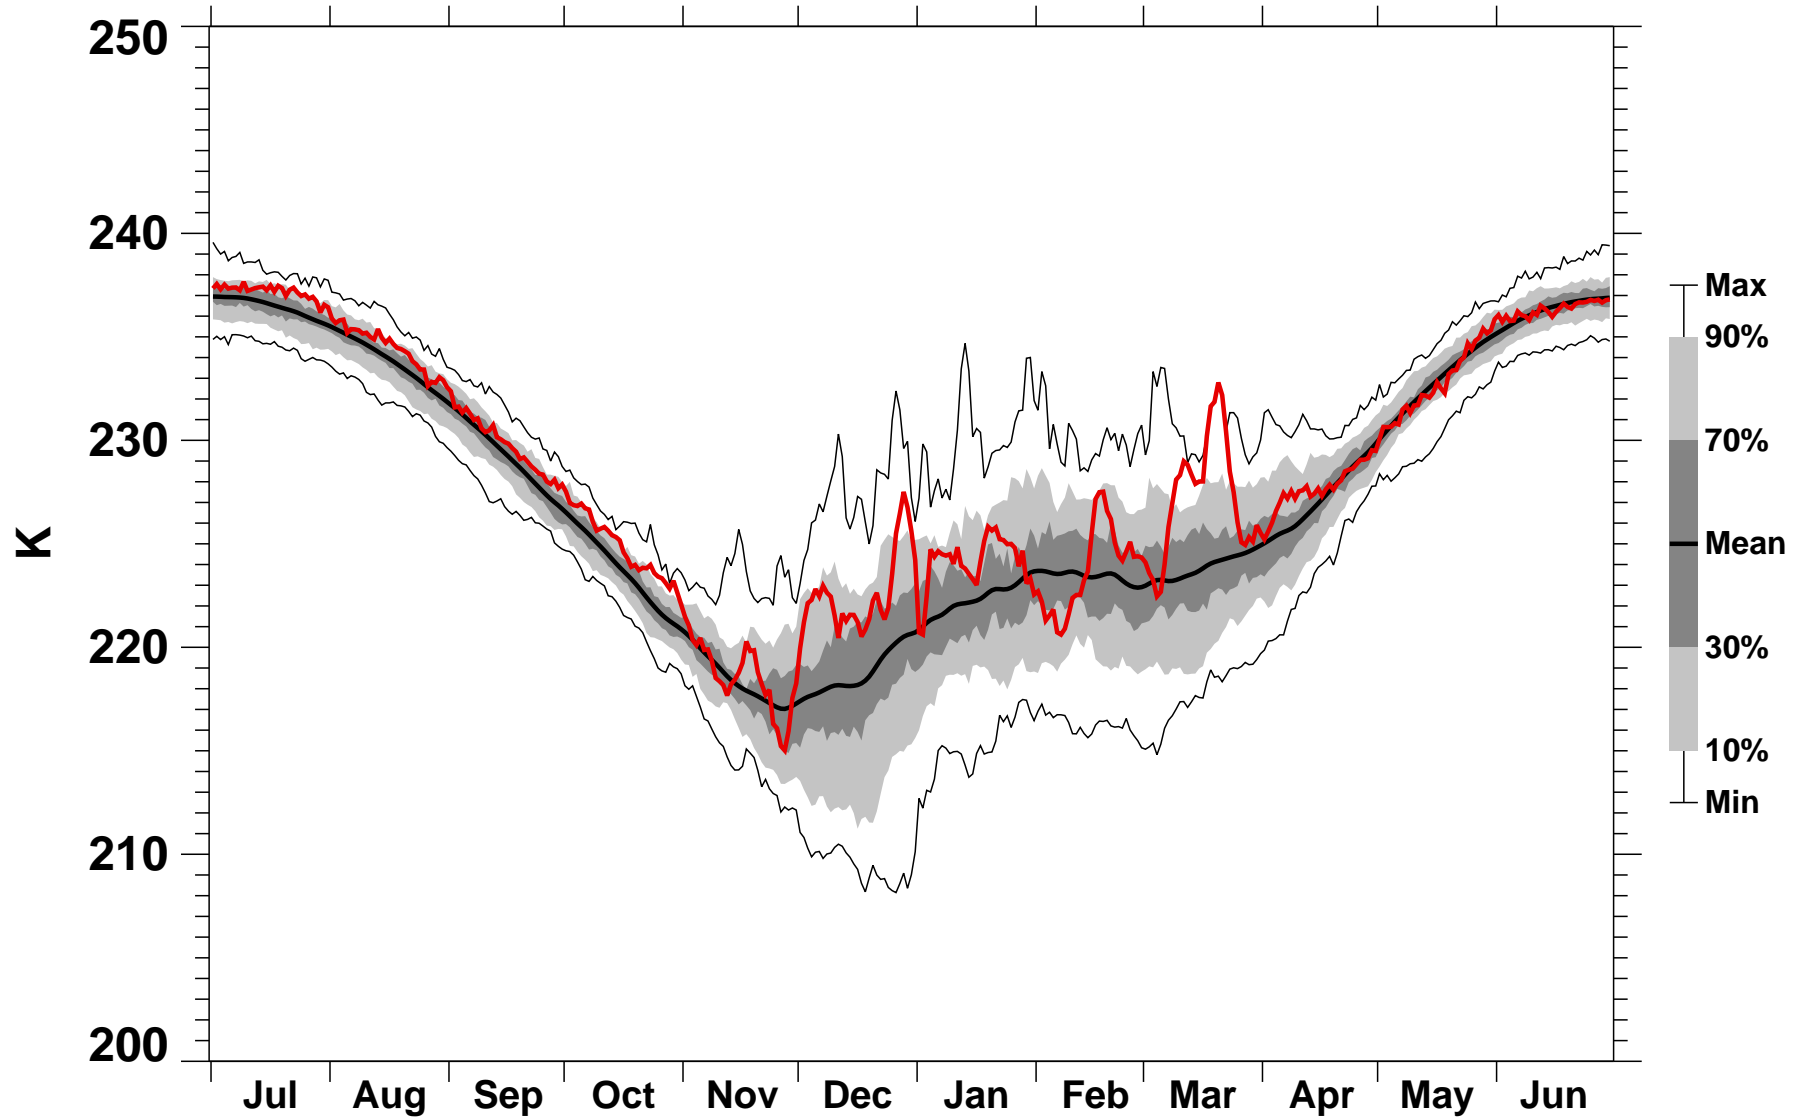

50°N Zonal Mean Temperature 10 hPa MERRA2

1978/1979–2022/2023

1984/1985