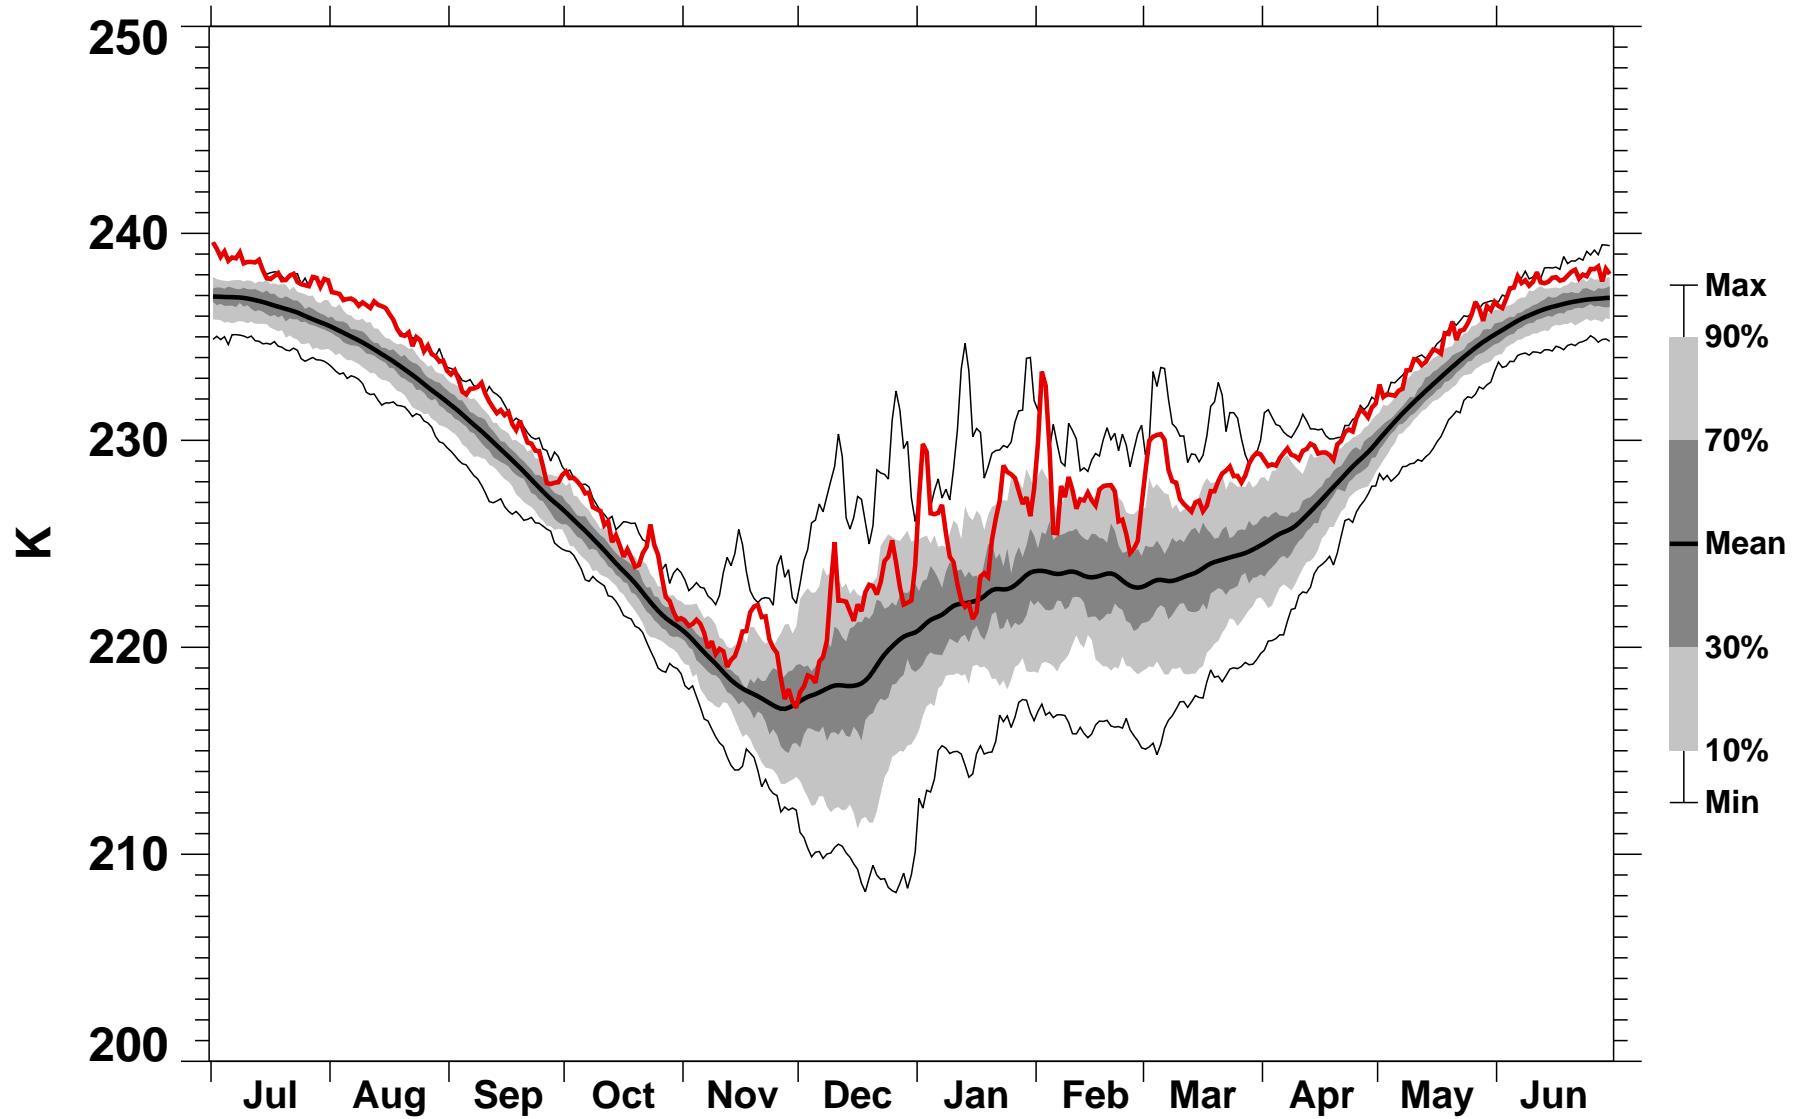

# 50°N Zonal Mean Temperature 10 hPa MERRA2

1978/1979–2022/2023

1982/1983