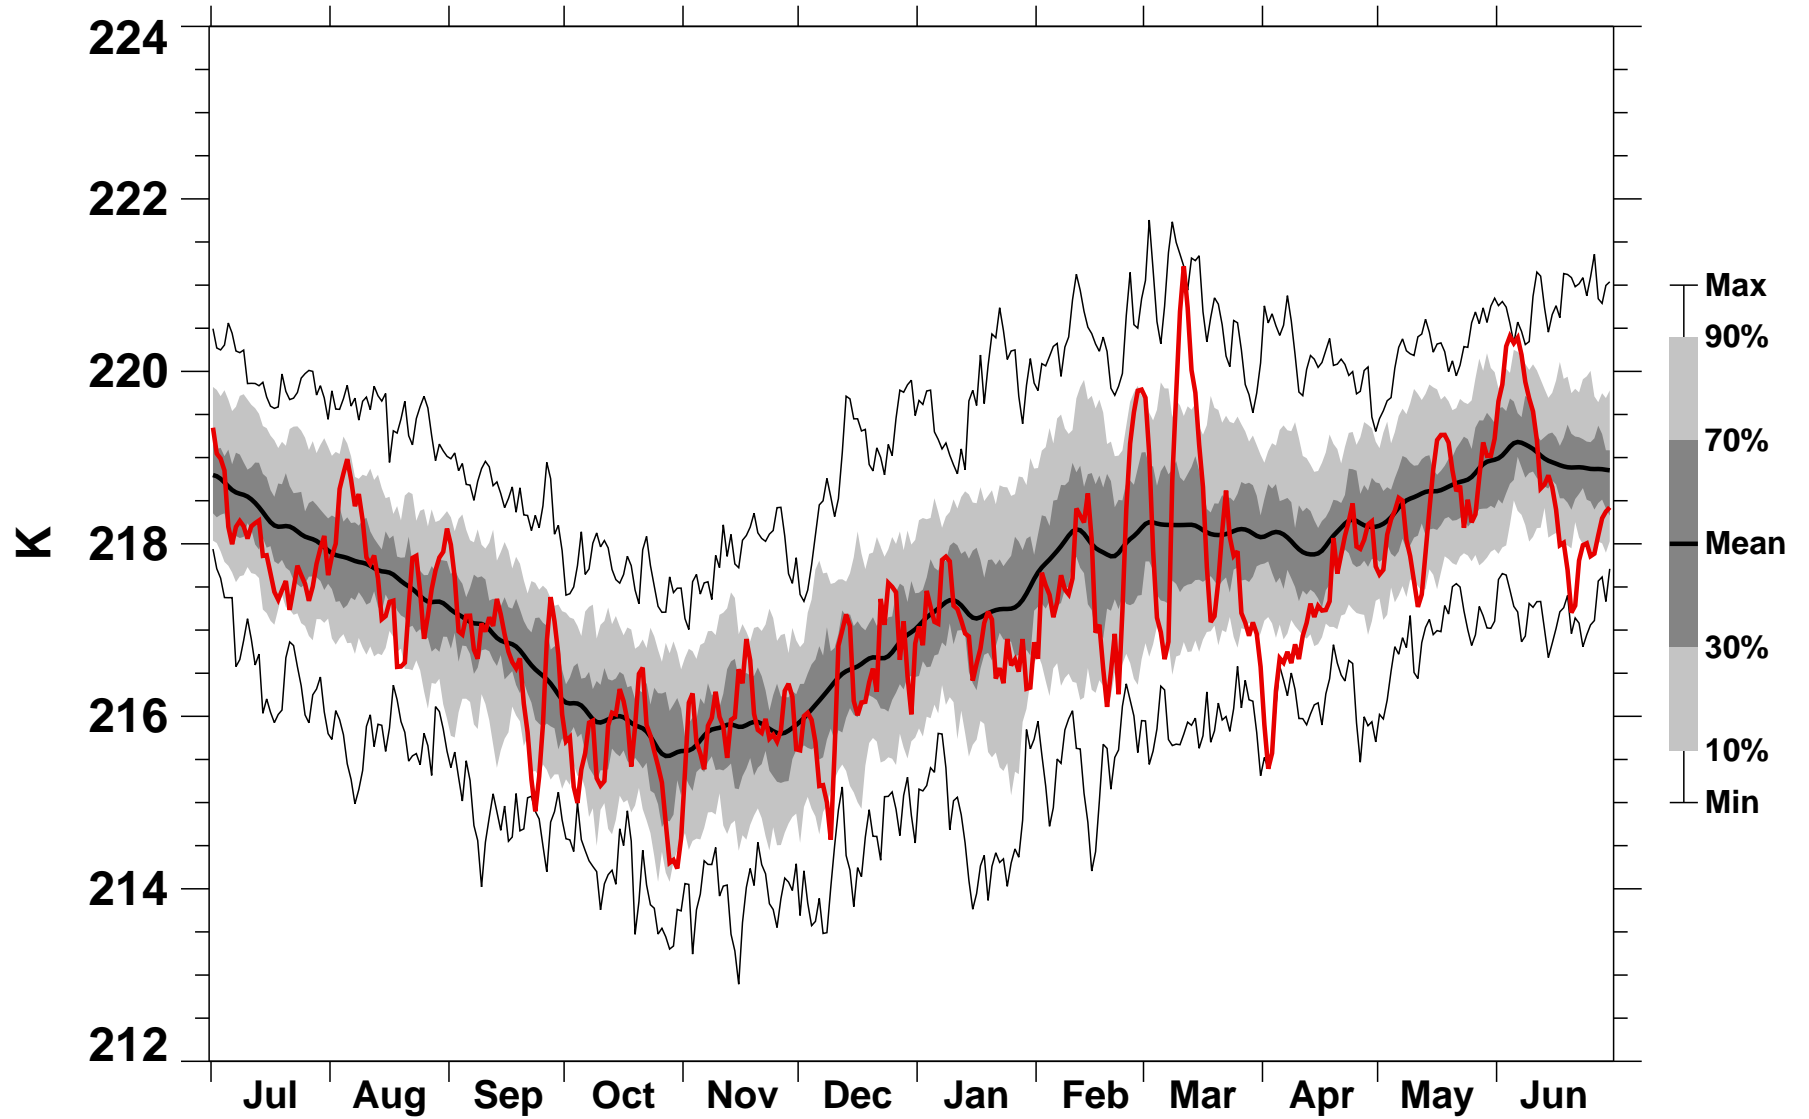

50°N Zonal Mean Temperature 100 hPa MERRA2

1978/1979–2022/2023

2021/2022