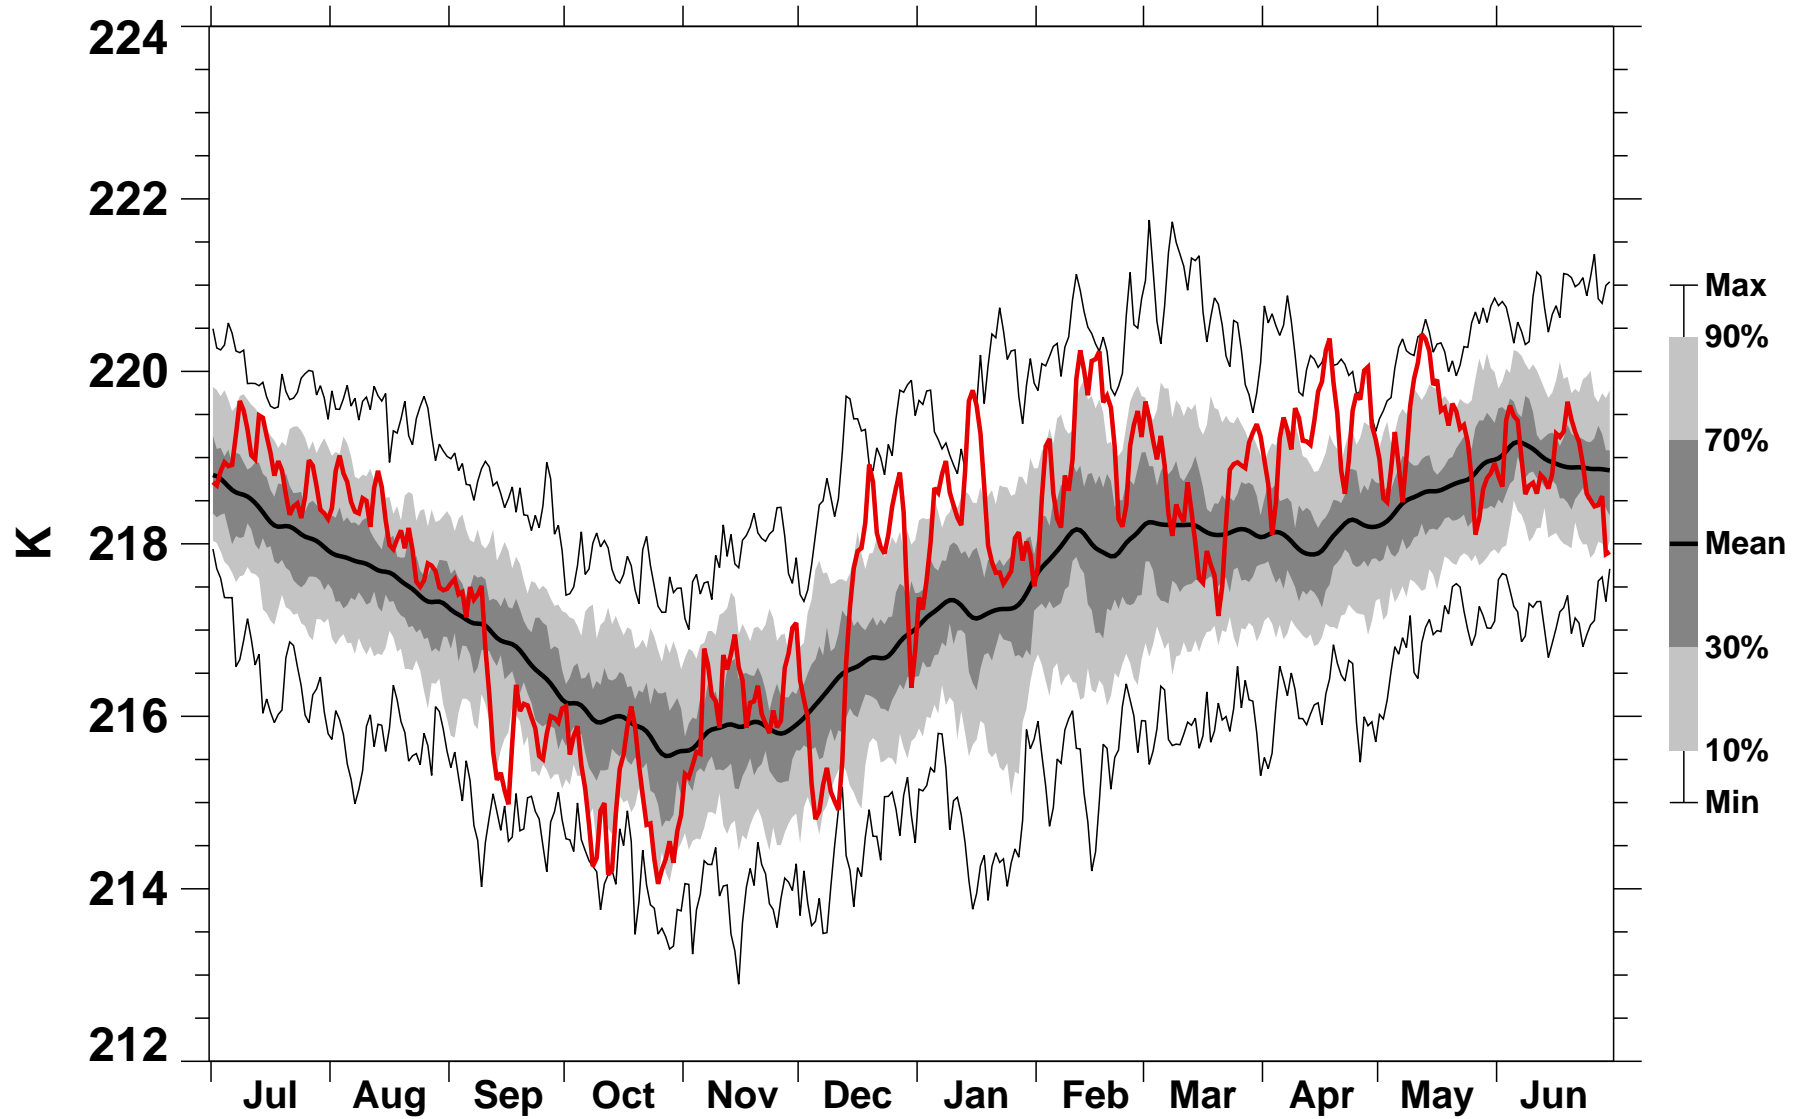

50°N Zonal Mean Temperature 100 hPa MERRA2

1978/1979–2022/2023

2019/2020