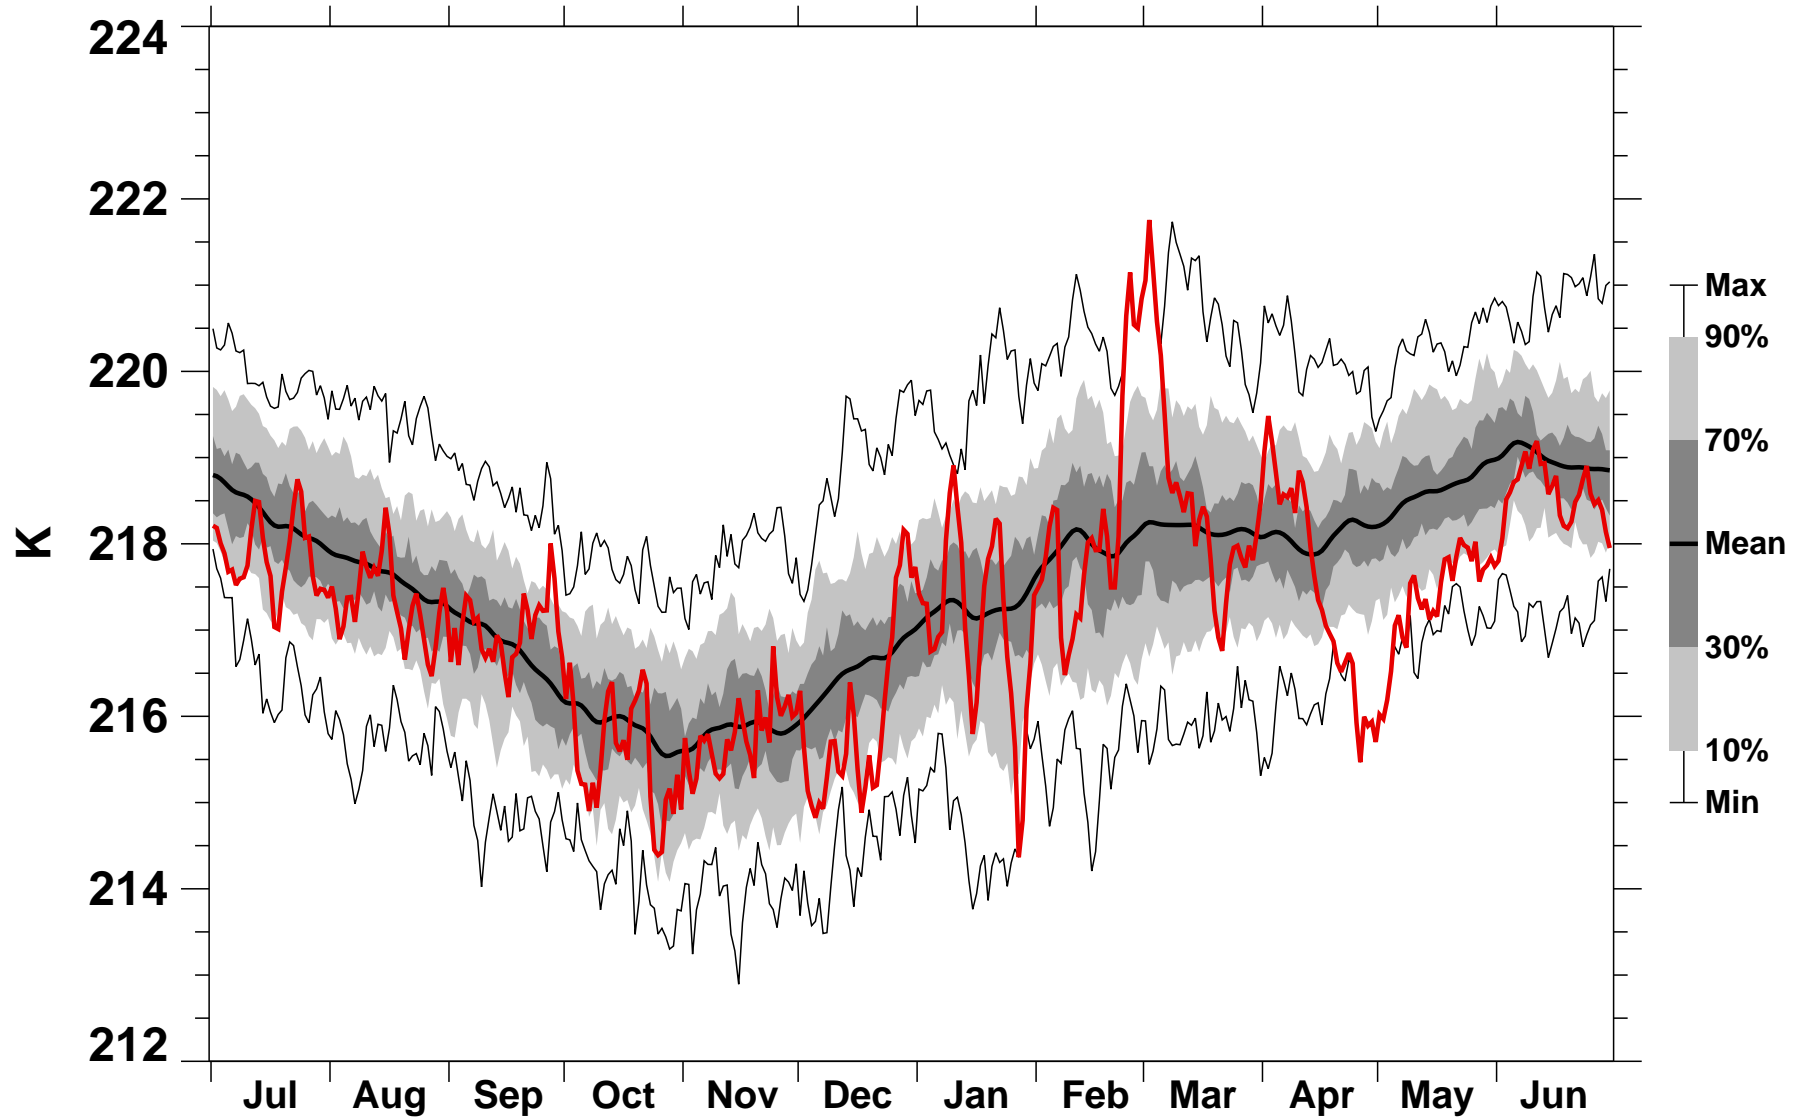

# 50°N Zonal Mean Temperature 100 hPa MERRA2

1978/1979–2022/2023

2017/2018