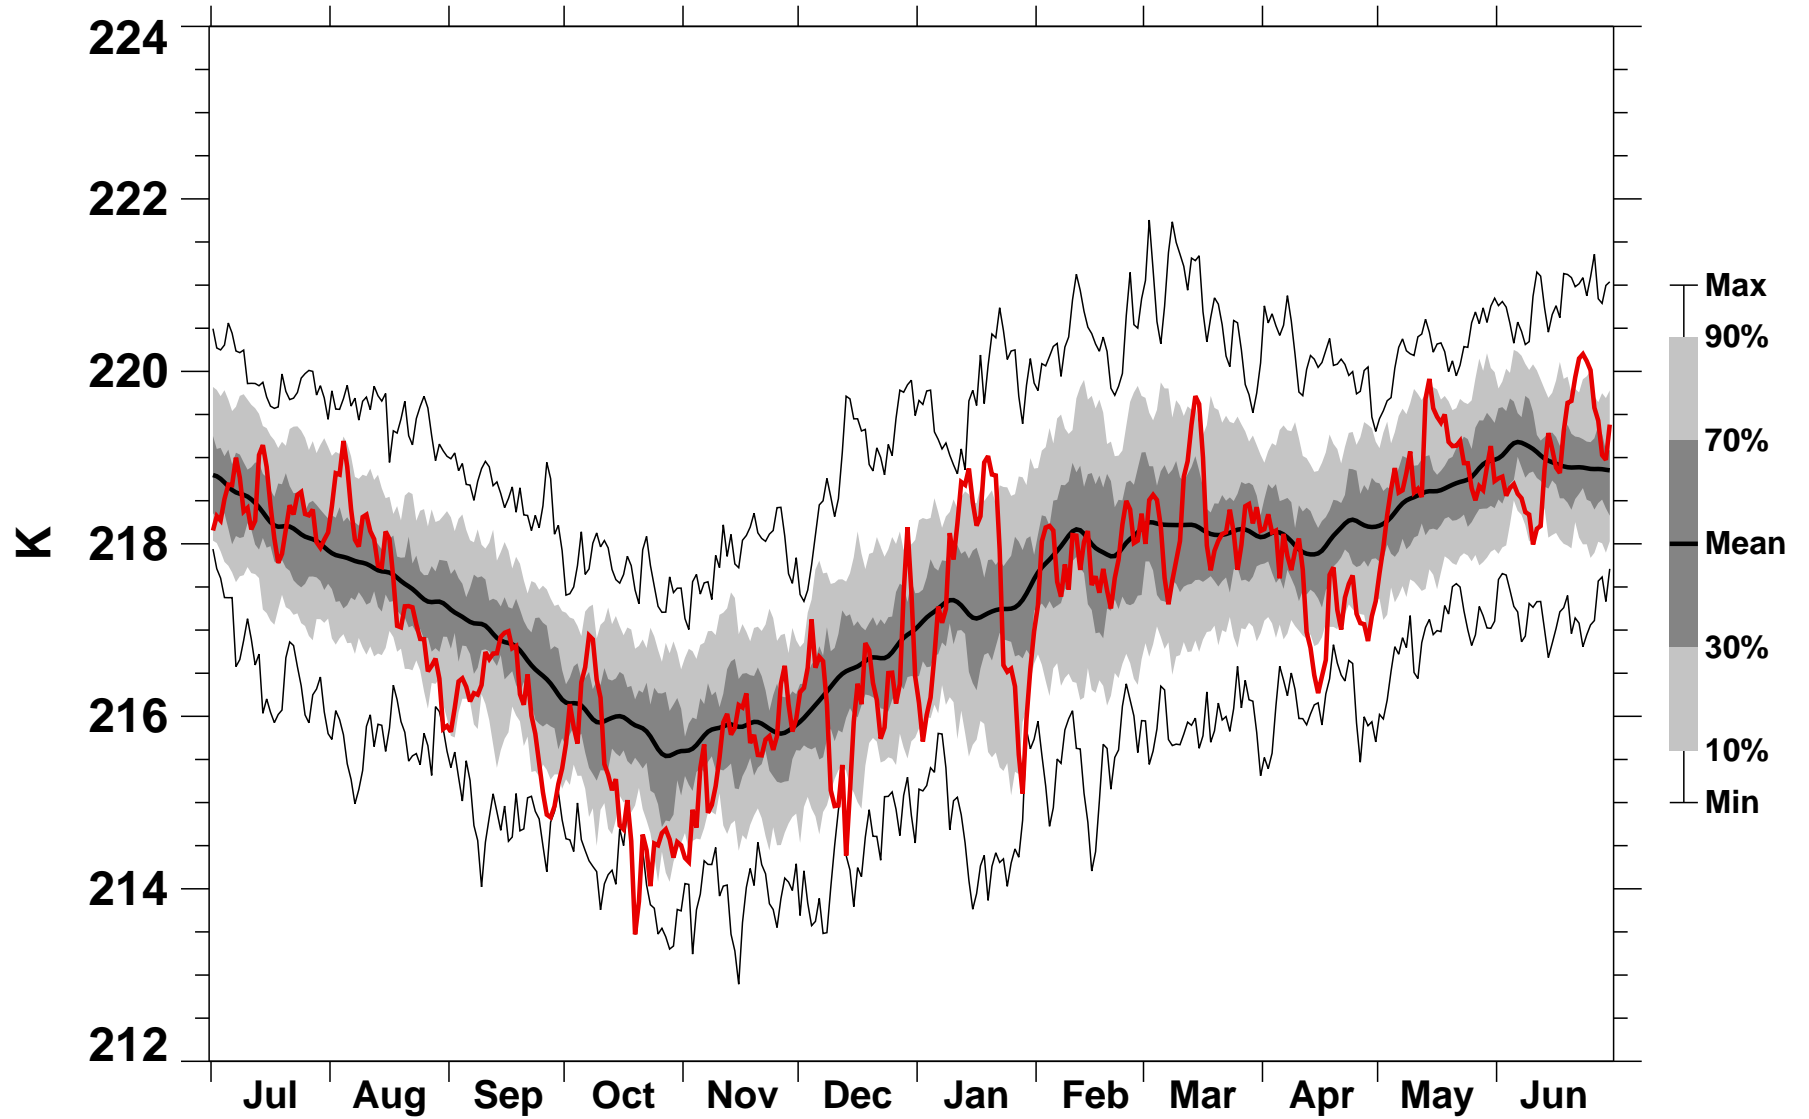

50°N Zonal Mean Temperature 100 hPa MERRA2

1978/1979–2022/2023

2014/2015