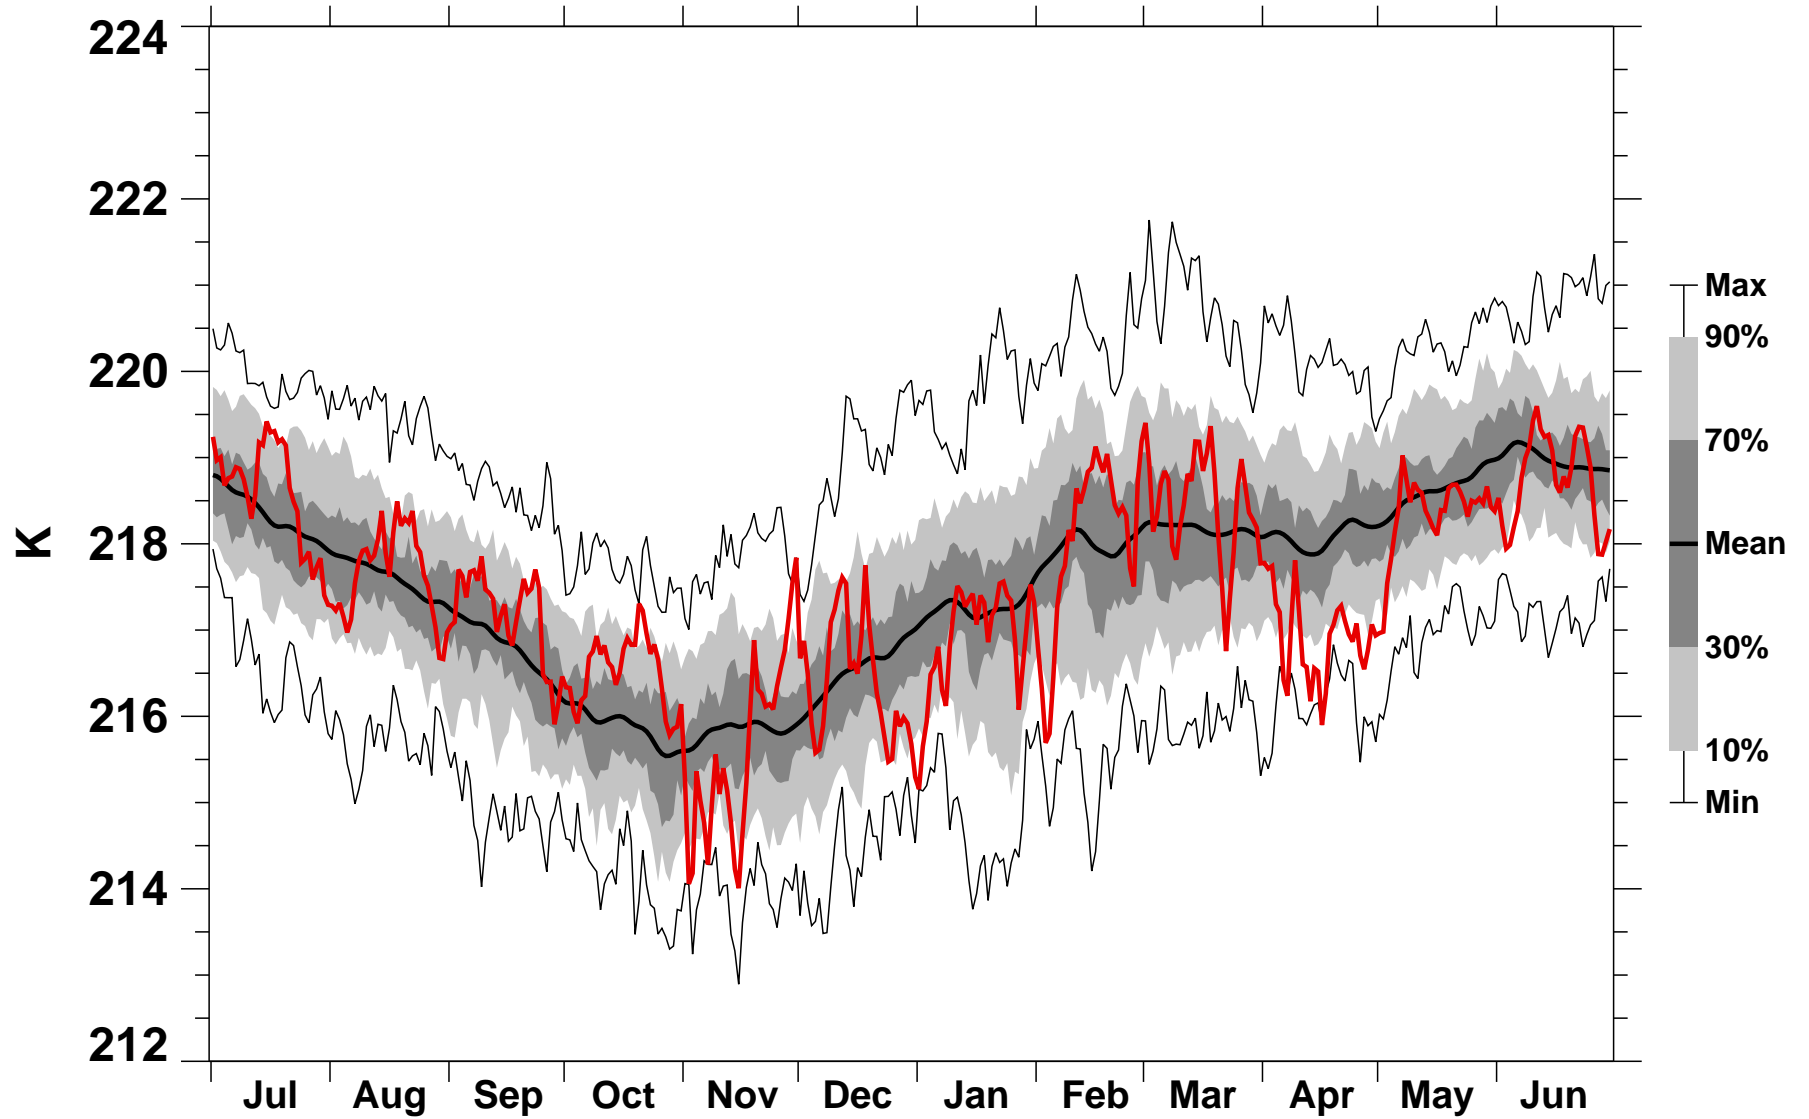

50°N Zonal Mean Temperature 100 hPa MERRA2

1978/1979–2022/2023

2010/2011