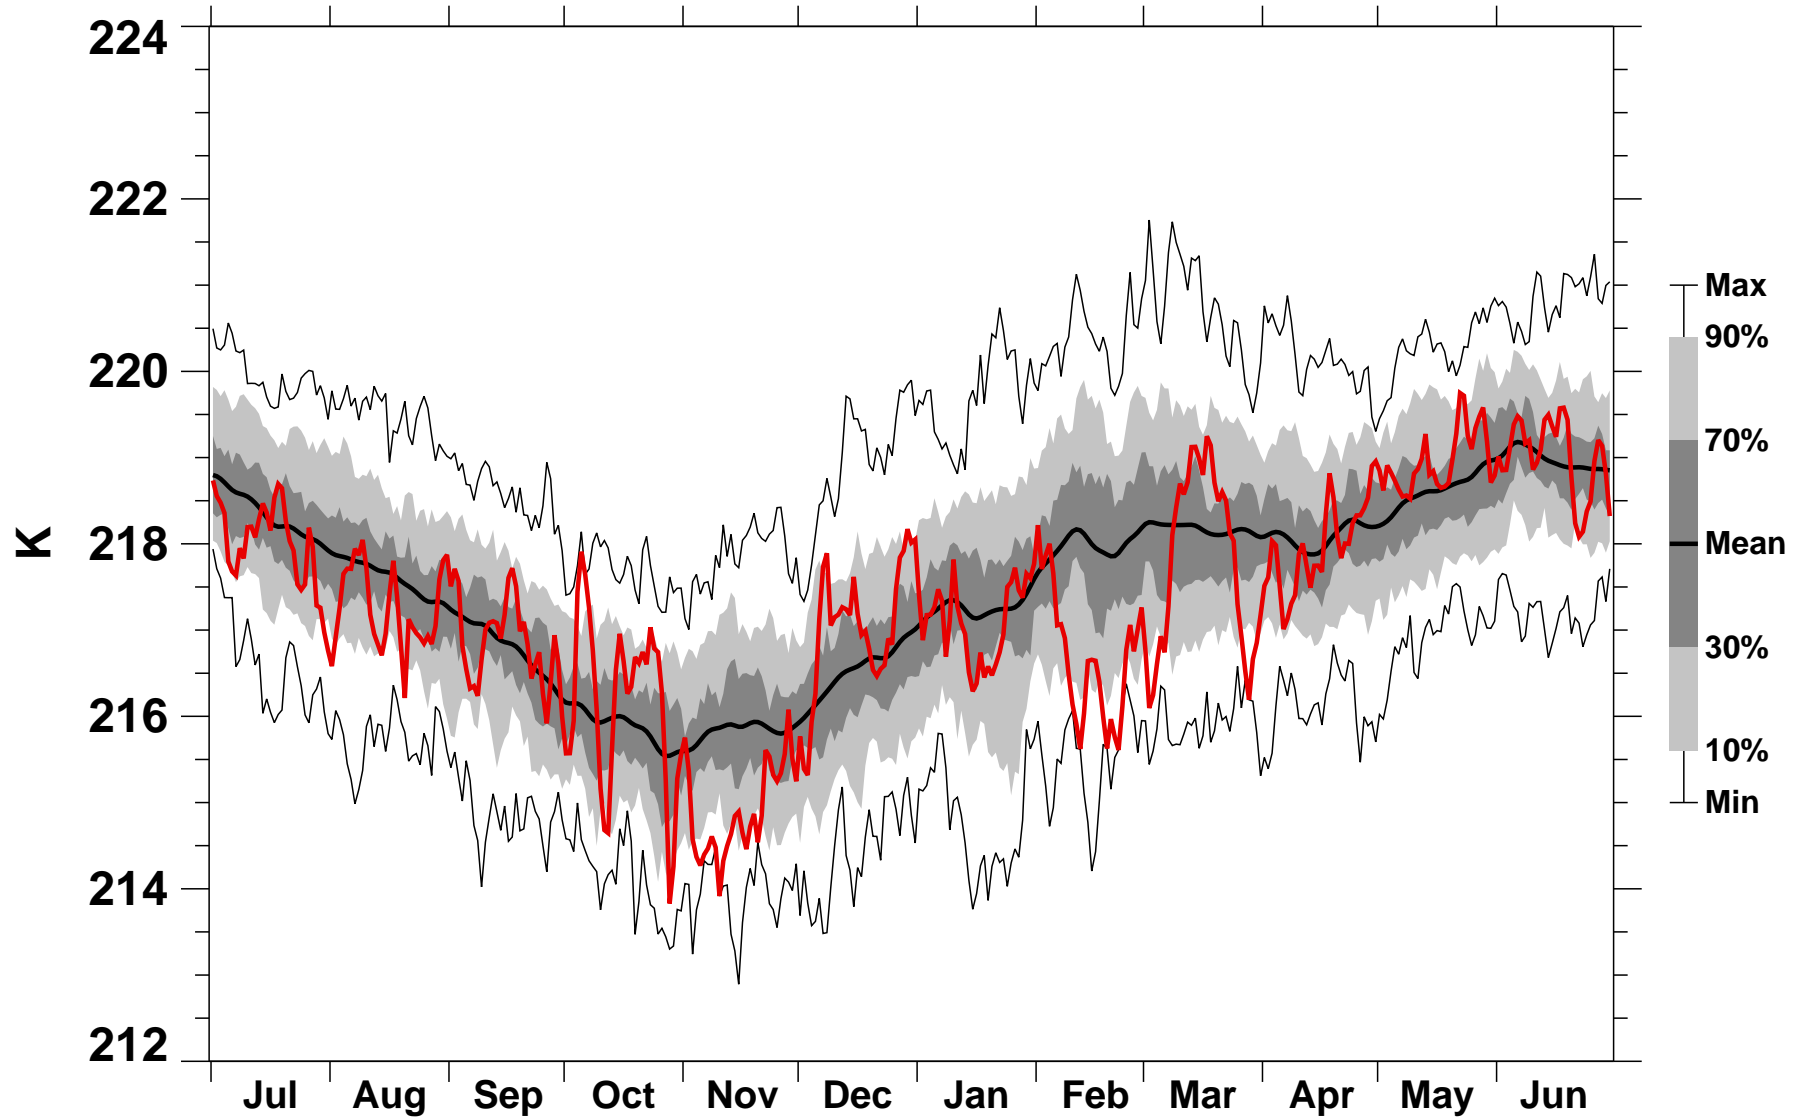

# 50°N Zonal Mean Temperature 100 hPa MERRA2

1978/1979–2022/2023

2001/2002