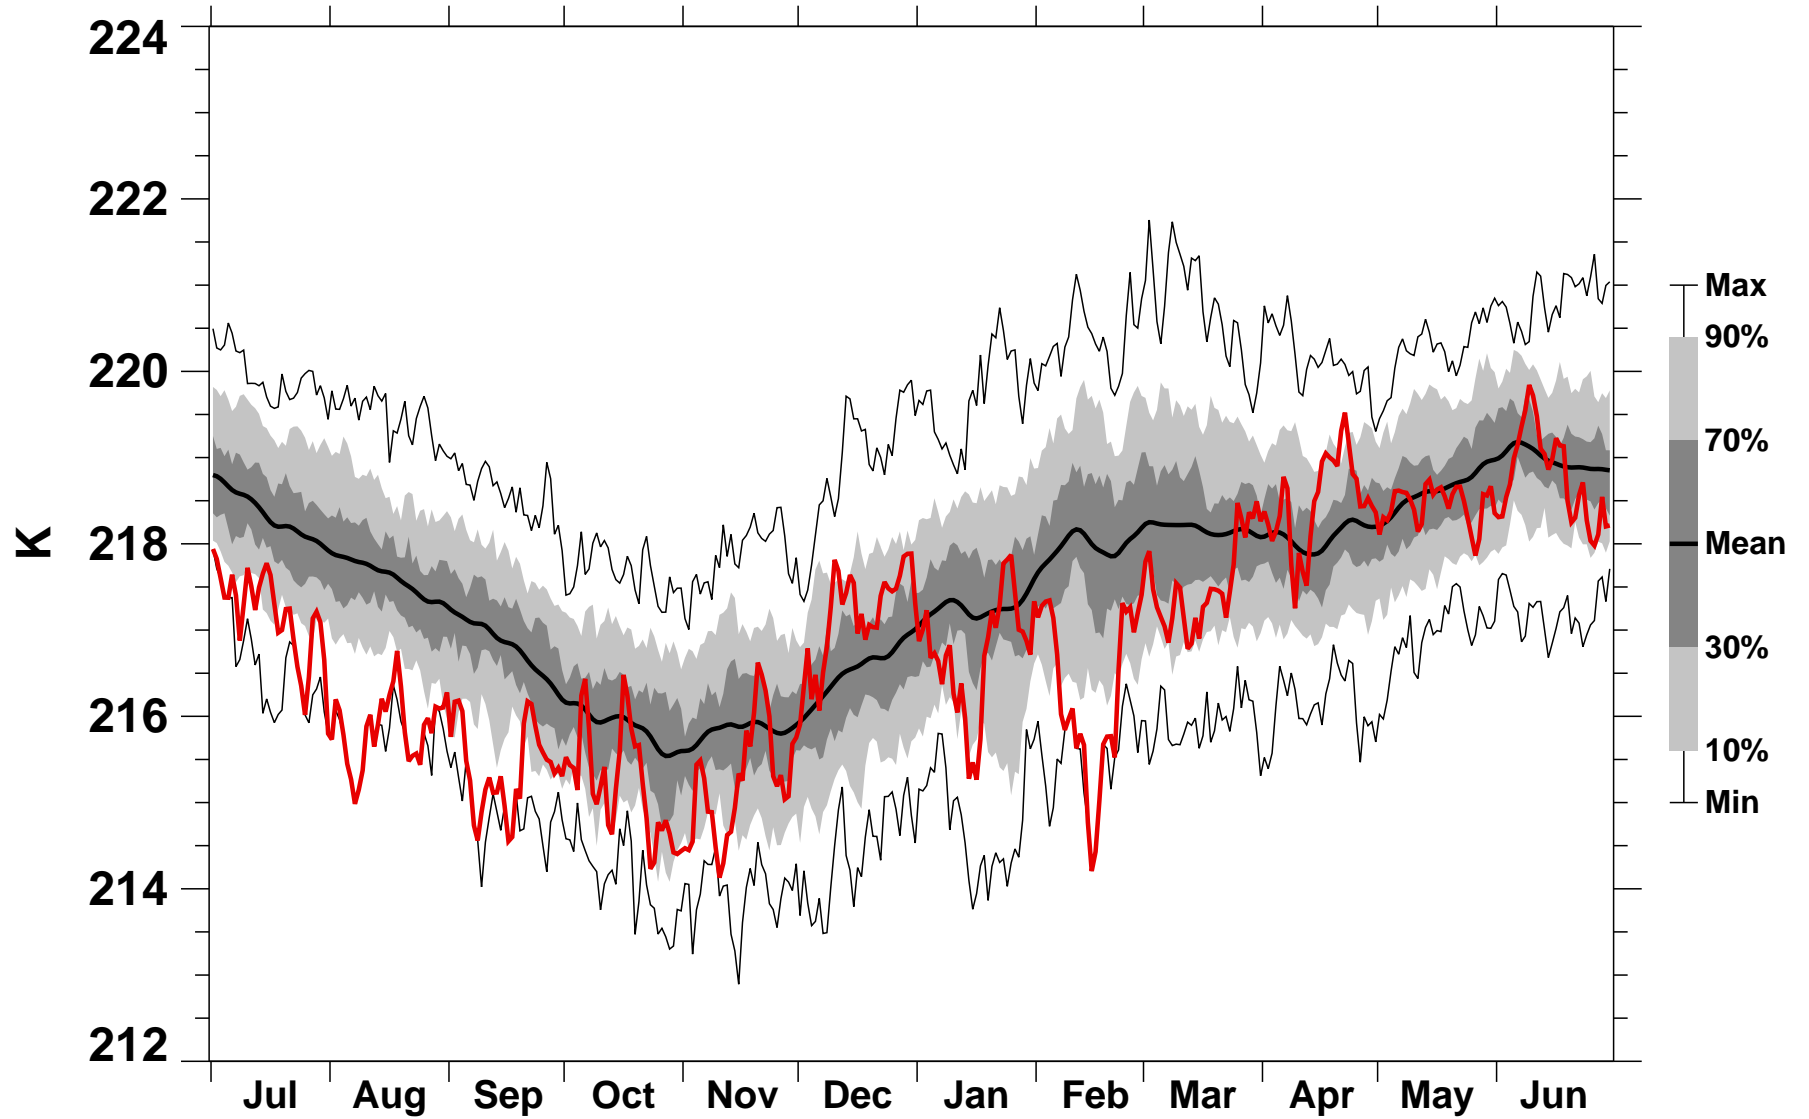

# 50°N Zonal Mean Temperature 100 hPa MERRA2

1978/1979–2022/2023

2000/2001