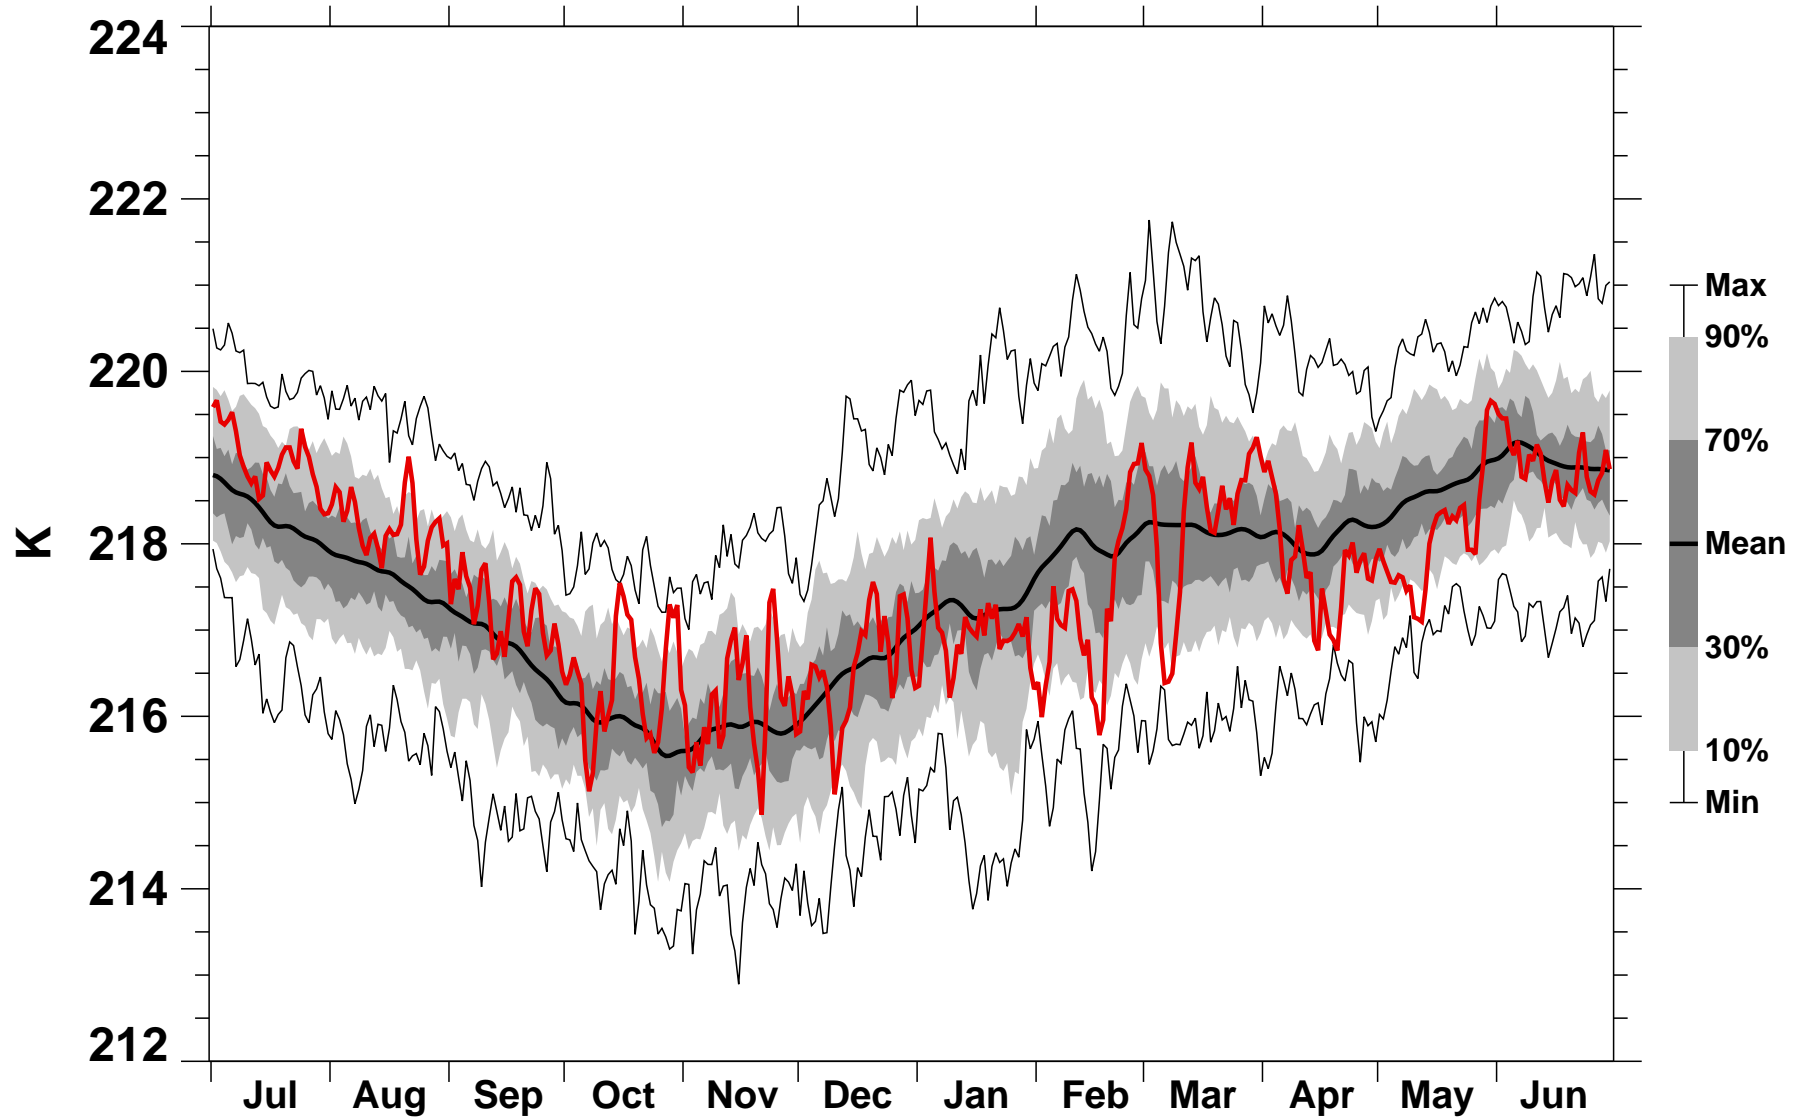

# 50°N Zonal Mean Temperature 100 hPa MERRA2

1978/1979–2022/2023

1992/1993