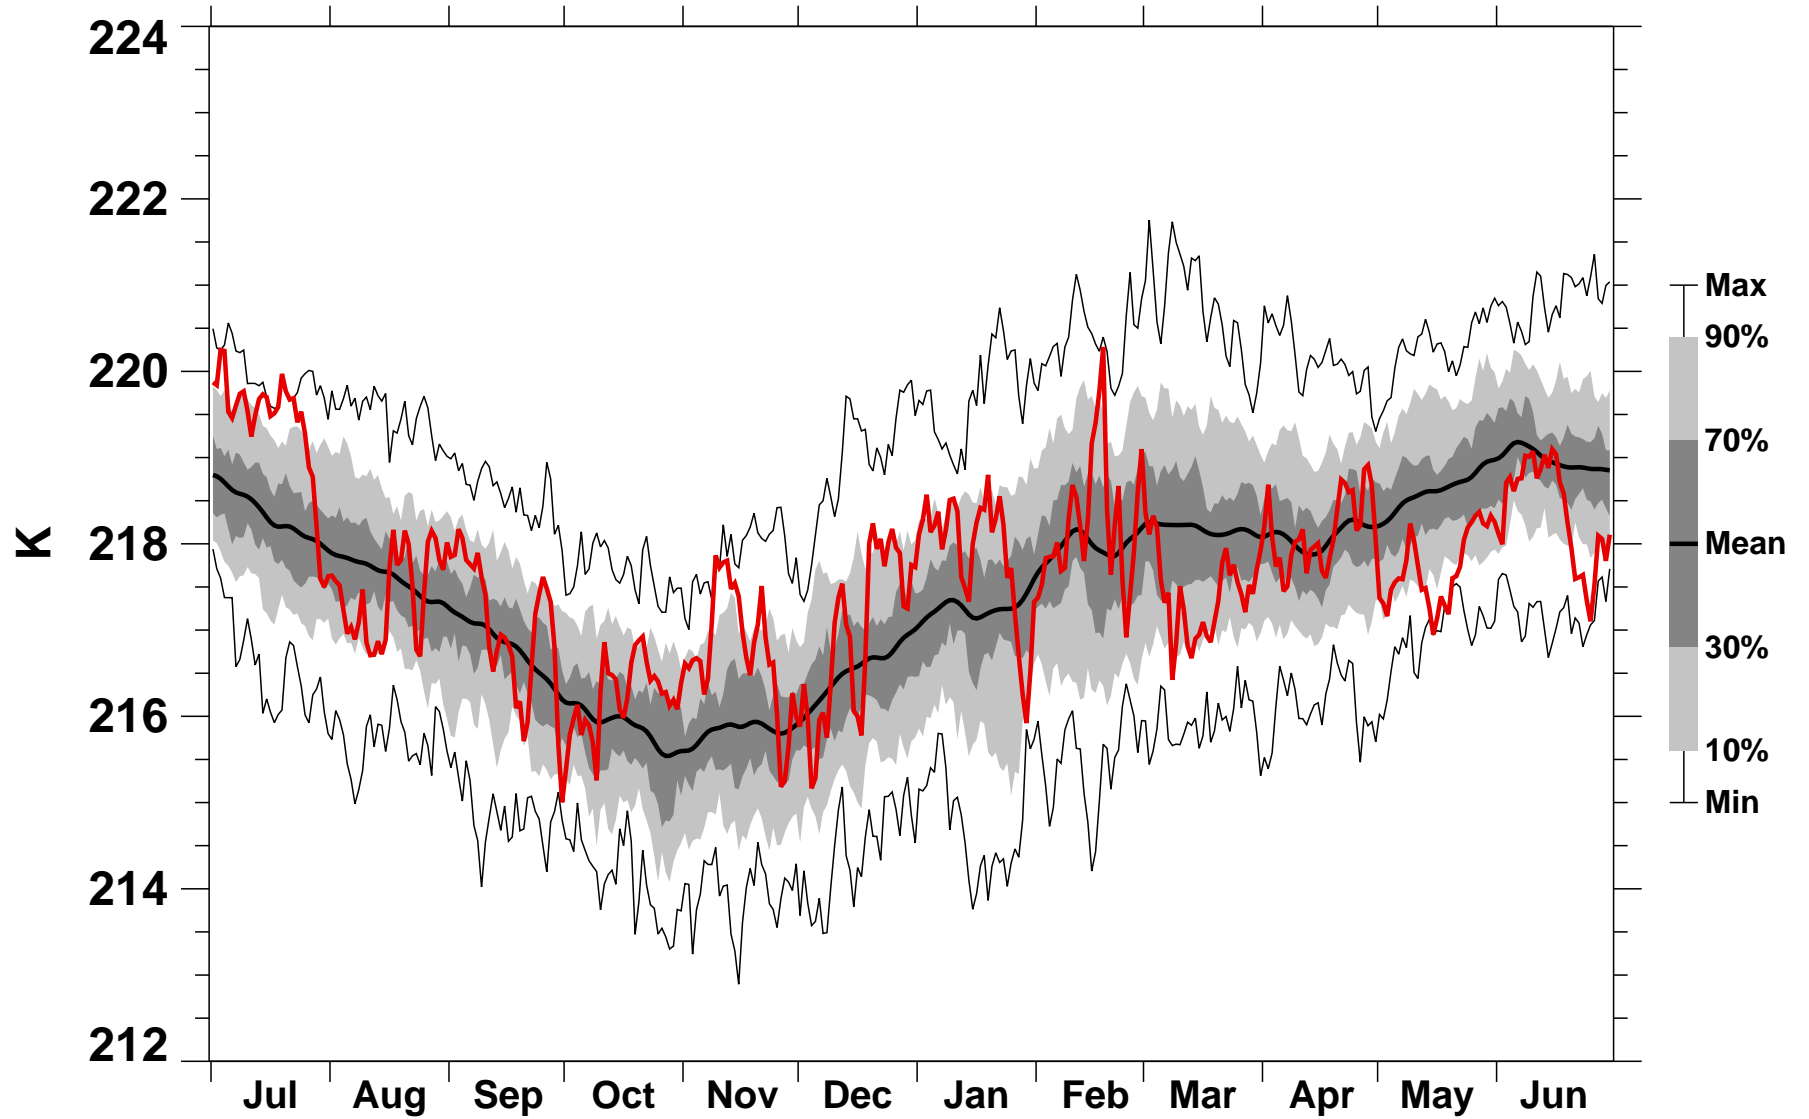

50°N Zonal Mean Temperature 100 hPa MERRA2

1978/1979–2022/2023

1988/1989