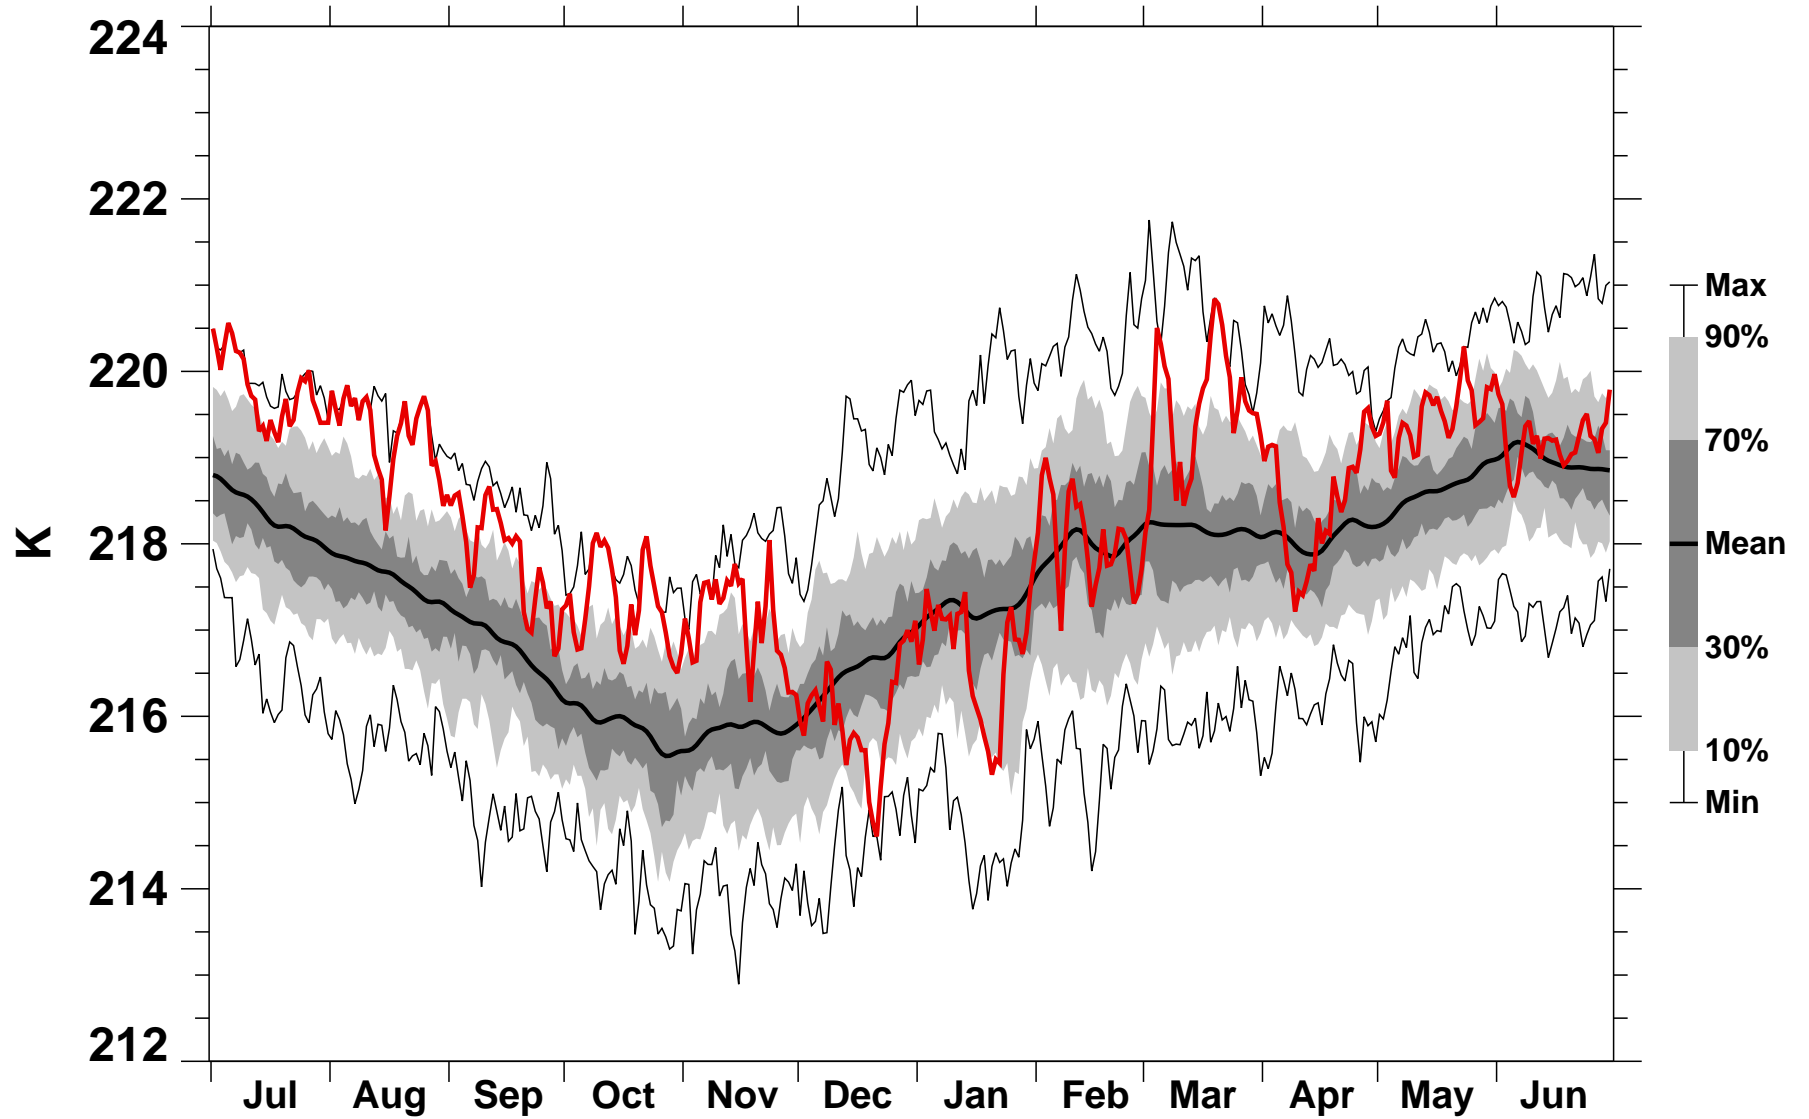

50°N Zonal Mean Temperature 100 hPa MERRA2

1978/1979–2022/2023

1987/1988