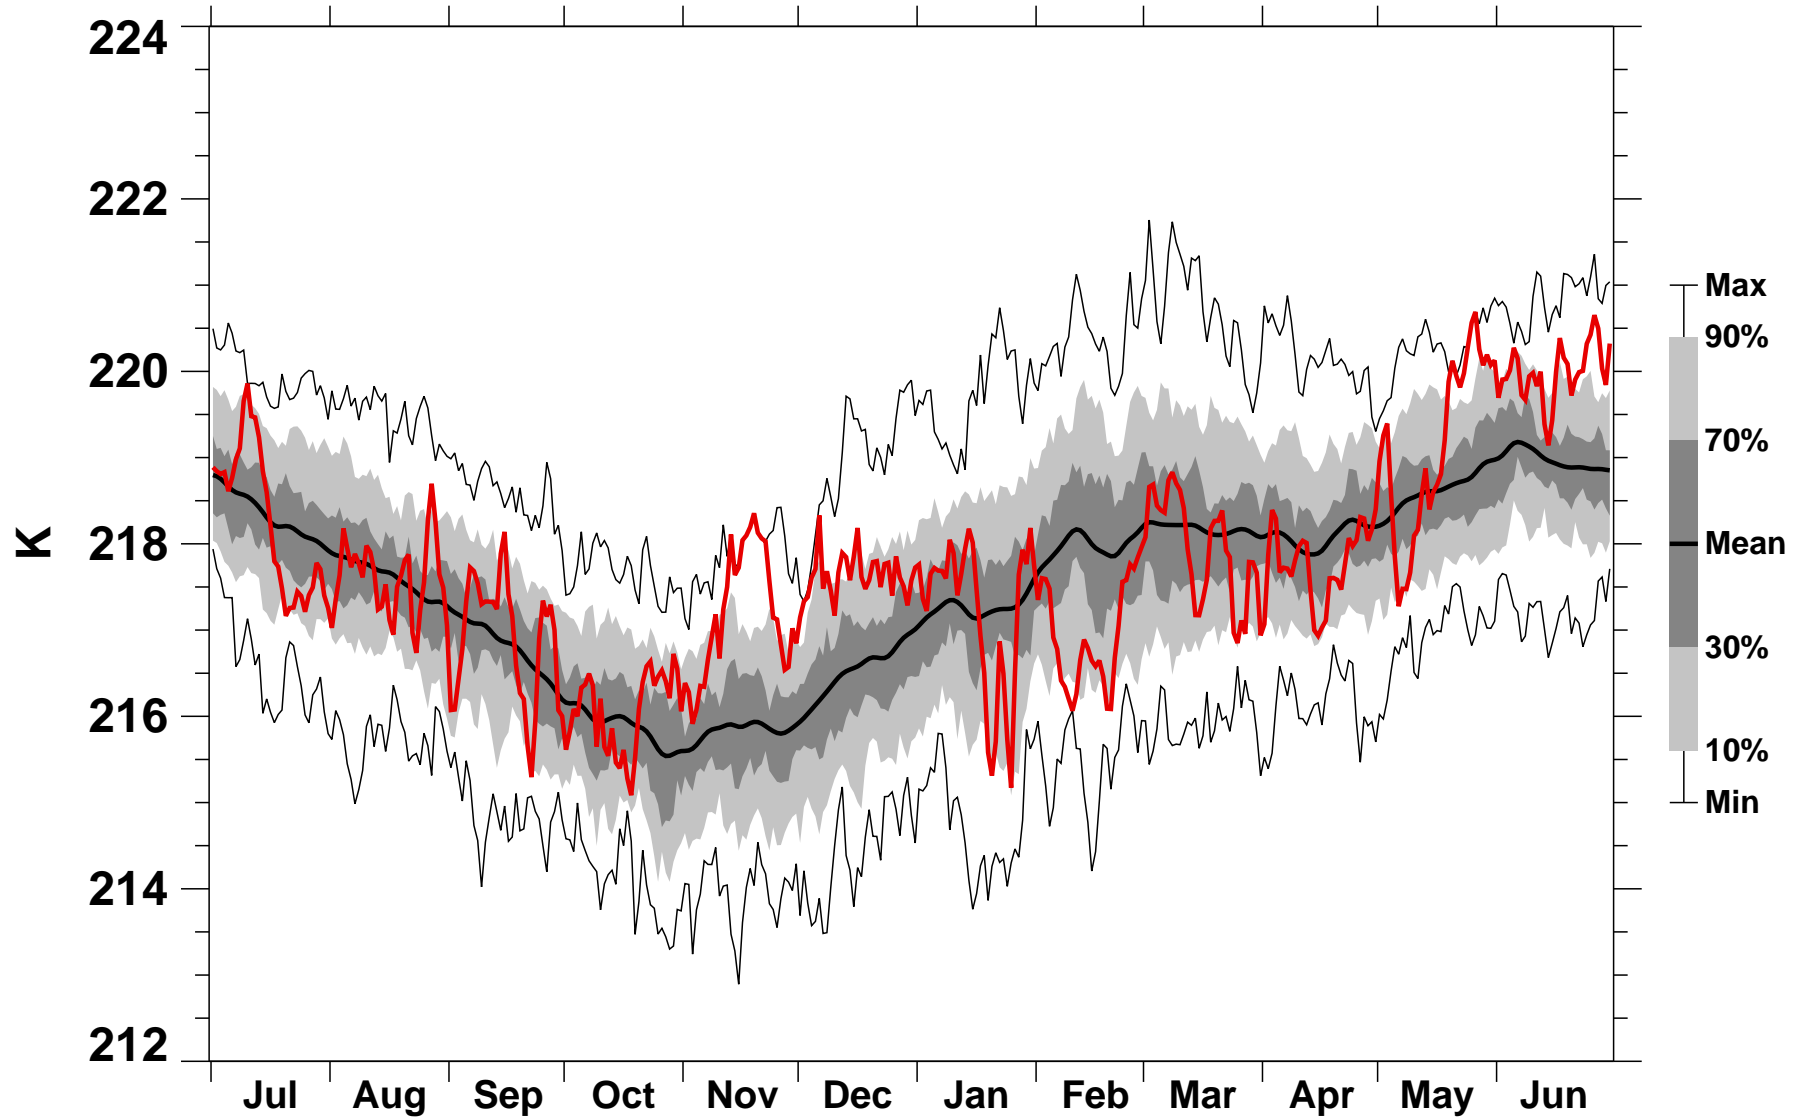

50°N Zonal Mean Temperature 100 hPa MERRA2

1978/1979–2022/2023

1986/1987