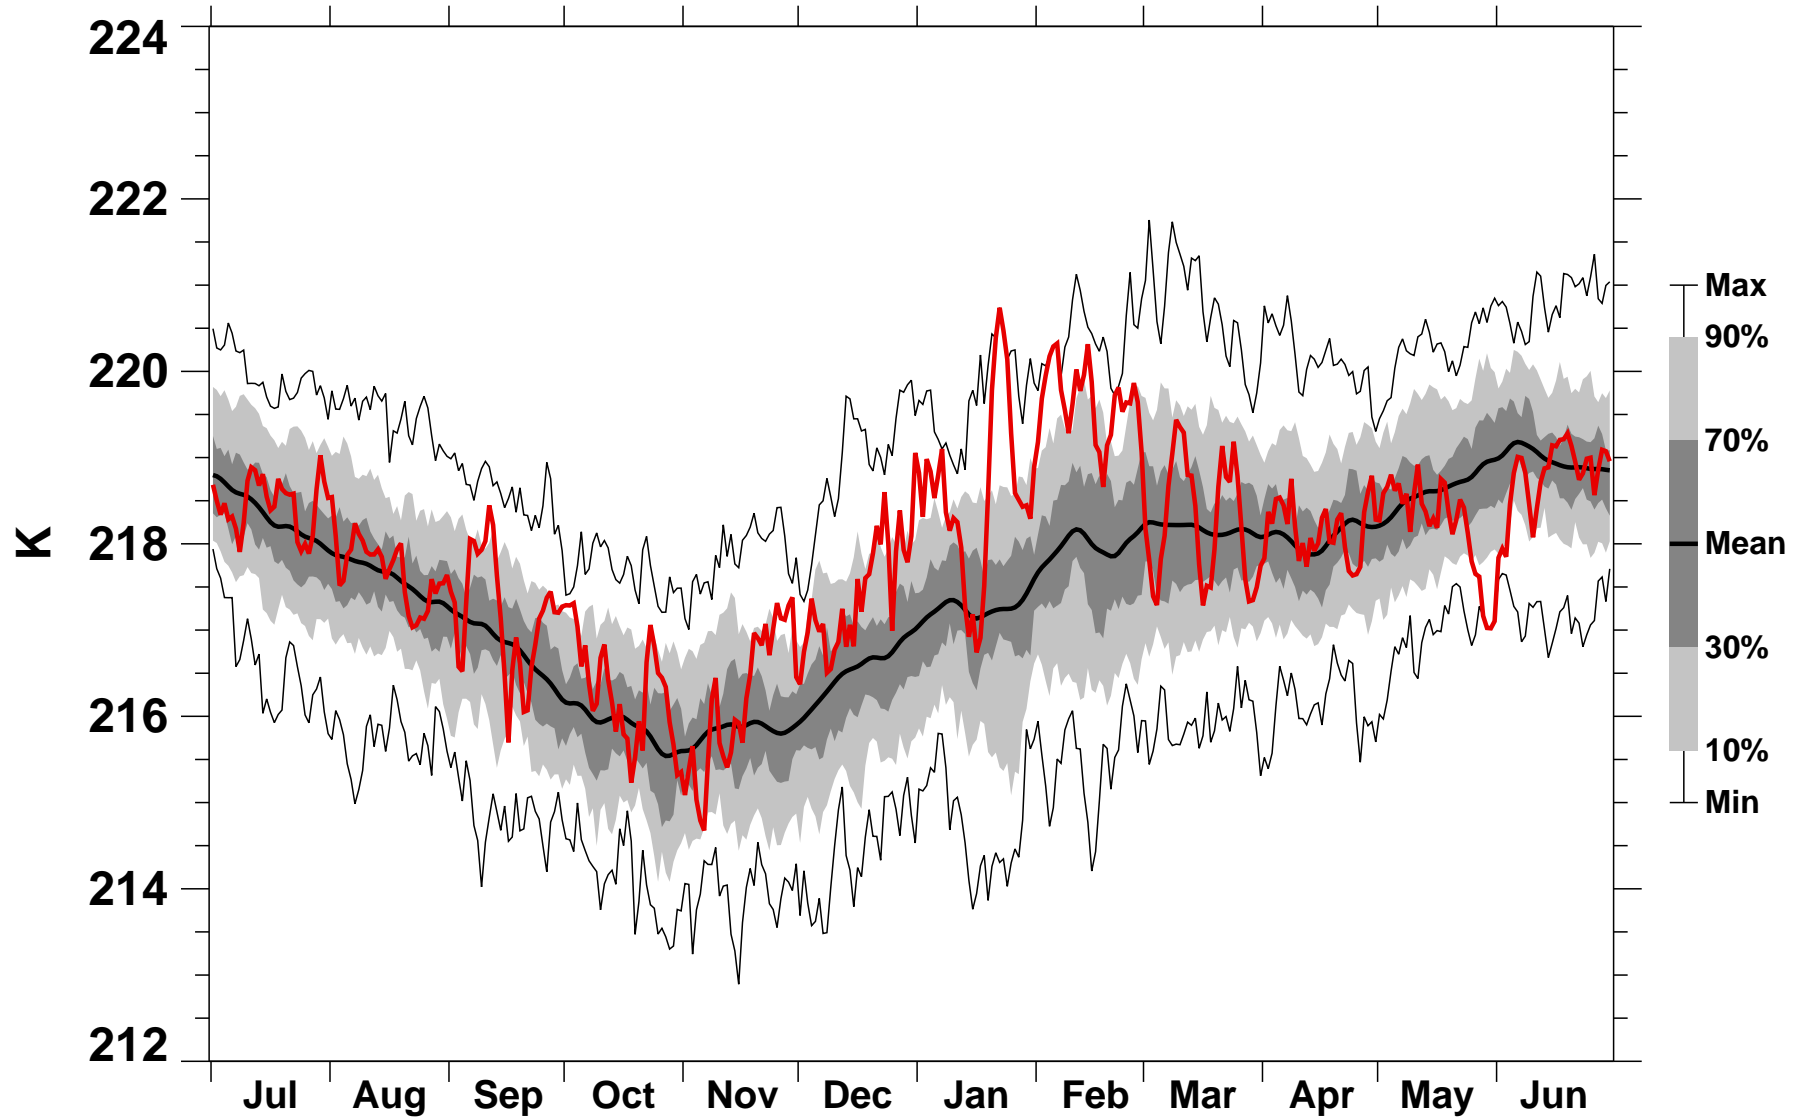

# 50°N Zonal Mean Temperature 100 hPa MERRA2

1978/1979–2022/2023

1985/1986