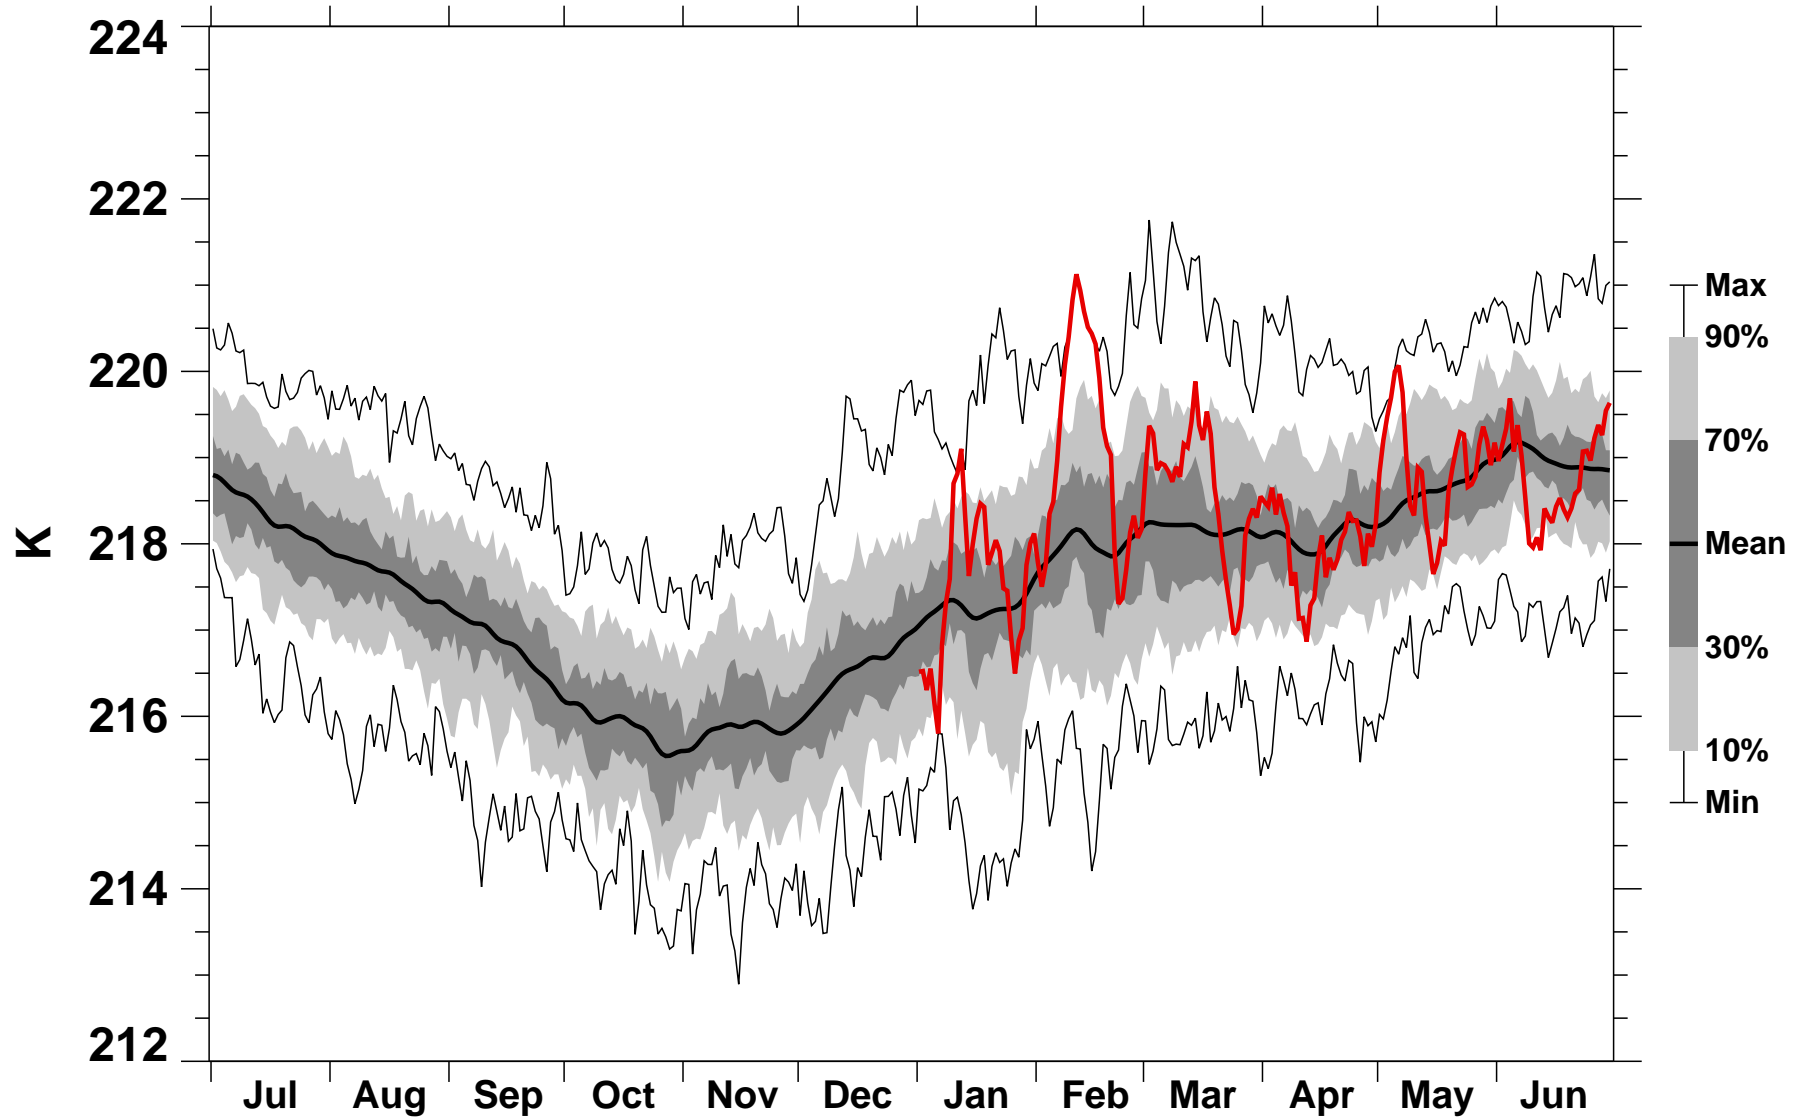

50°N Zonal Mean Temperature 100 hPa MERRA2

1978/1979–2022/2023

1978/1979