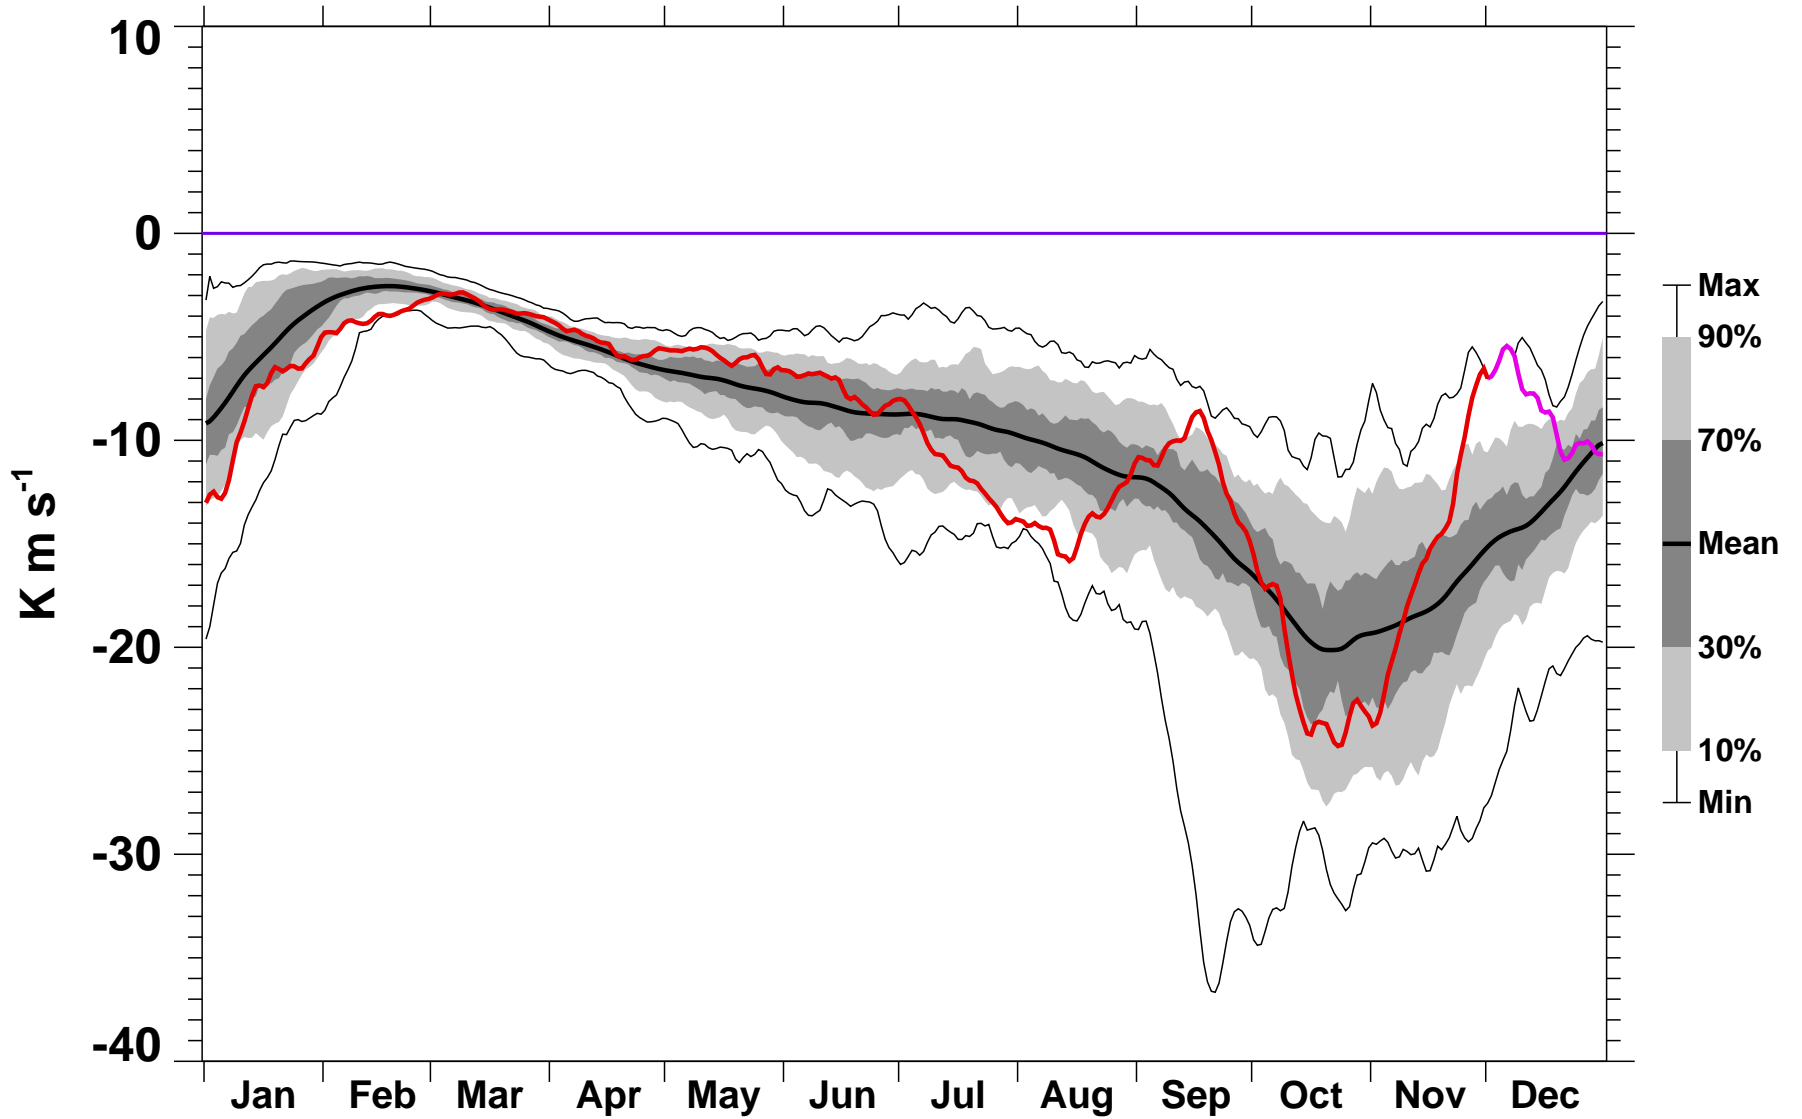

45-Day Mean 45-75°S Heat Flux 70 hPa MERRA2

1979-2023

2023

GEOS FP