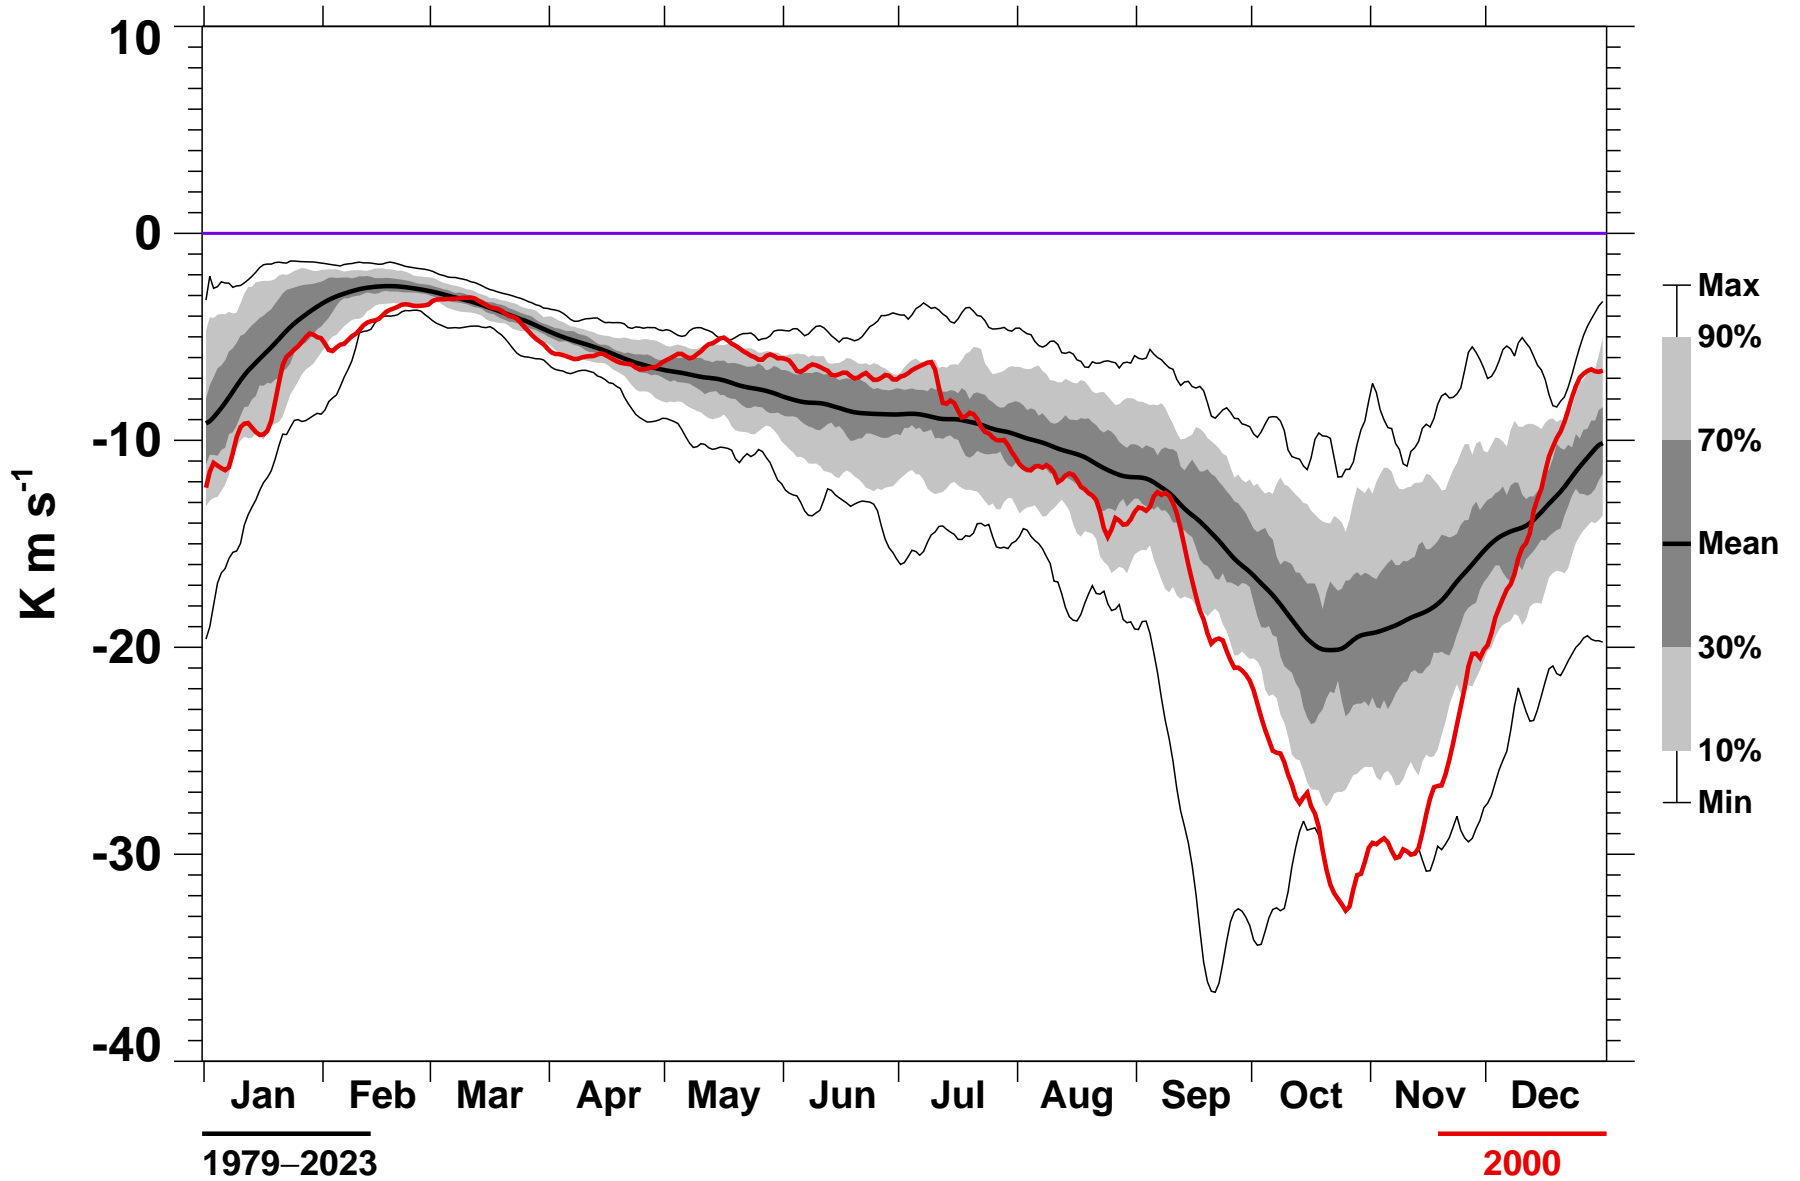

# 45-Day Mean 45-75°S Heat Flux 70 hPa MERRA2

1979-2023

2000