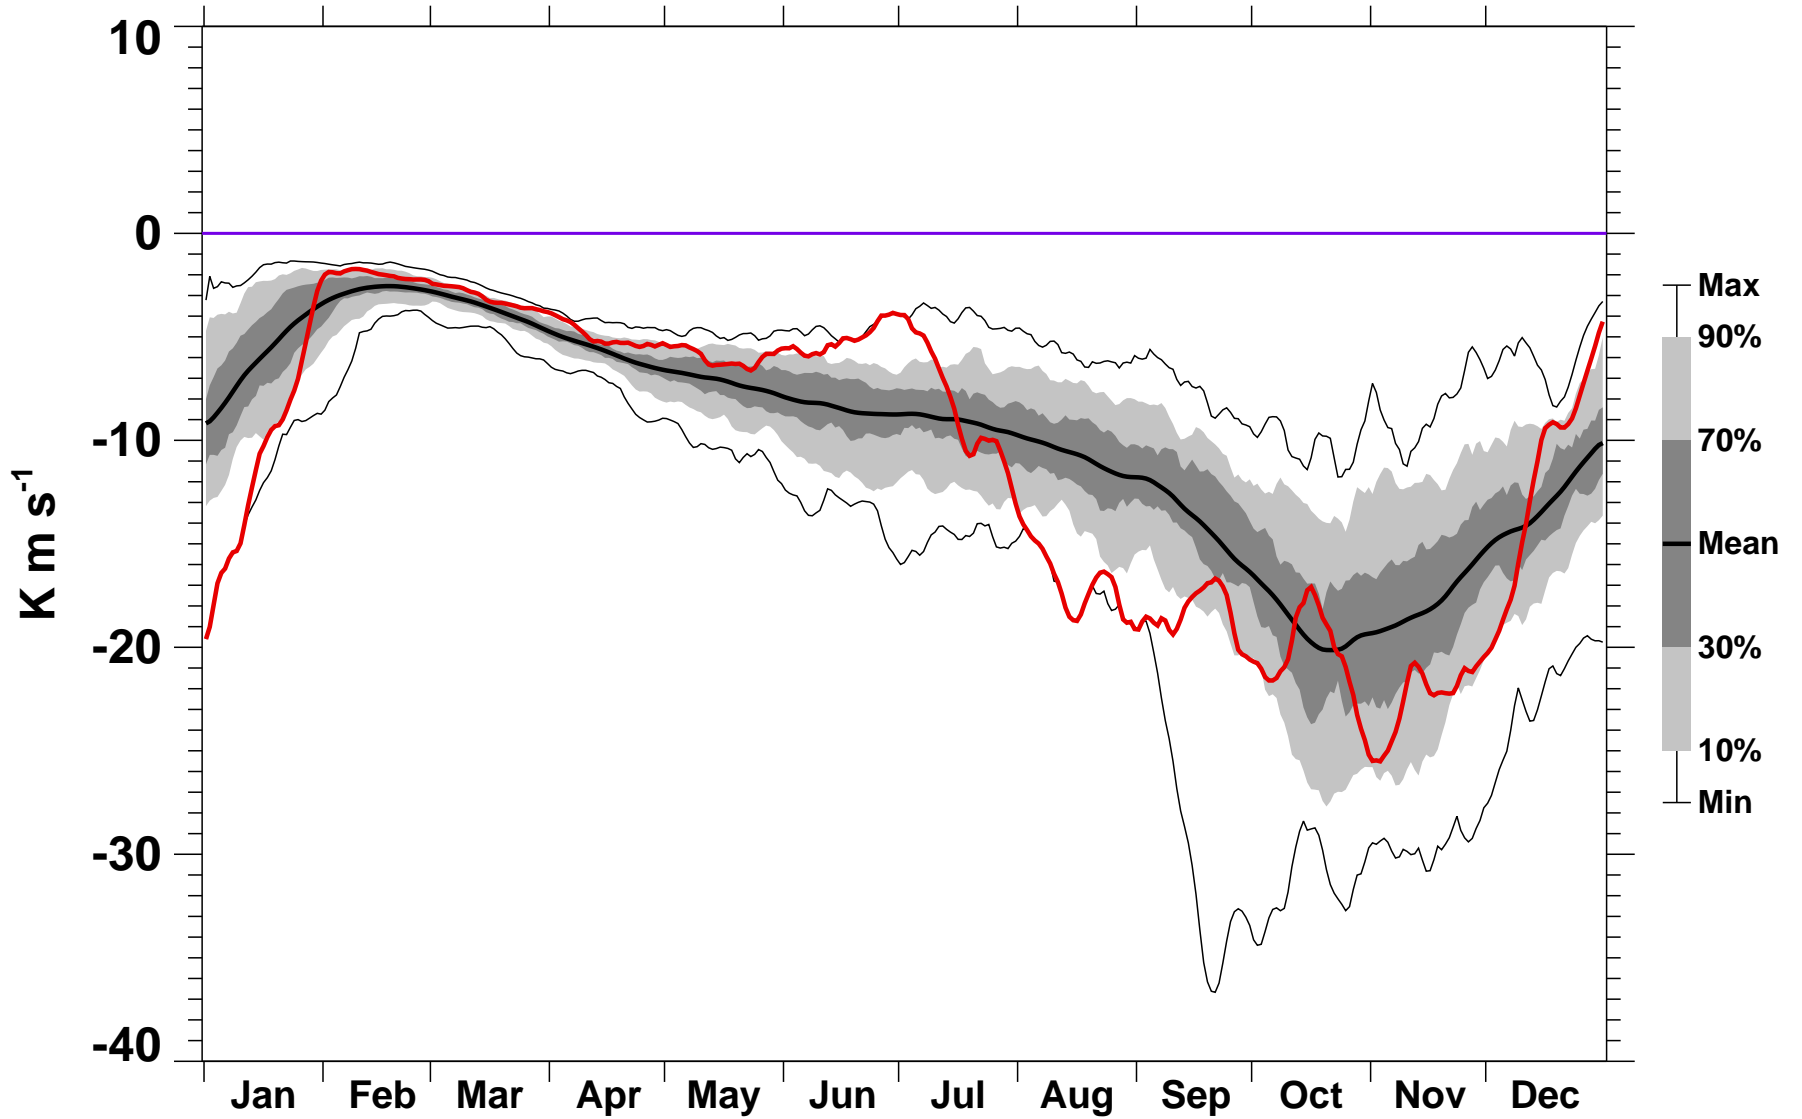

45-Day Mean 45-75°S Heat Flux 70 hPa MERRA2

1979-2023

1988