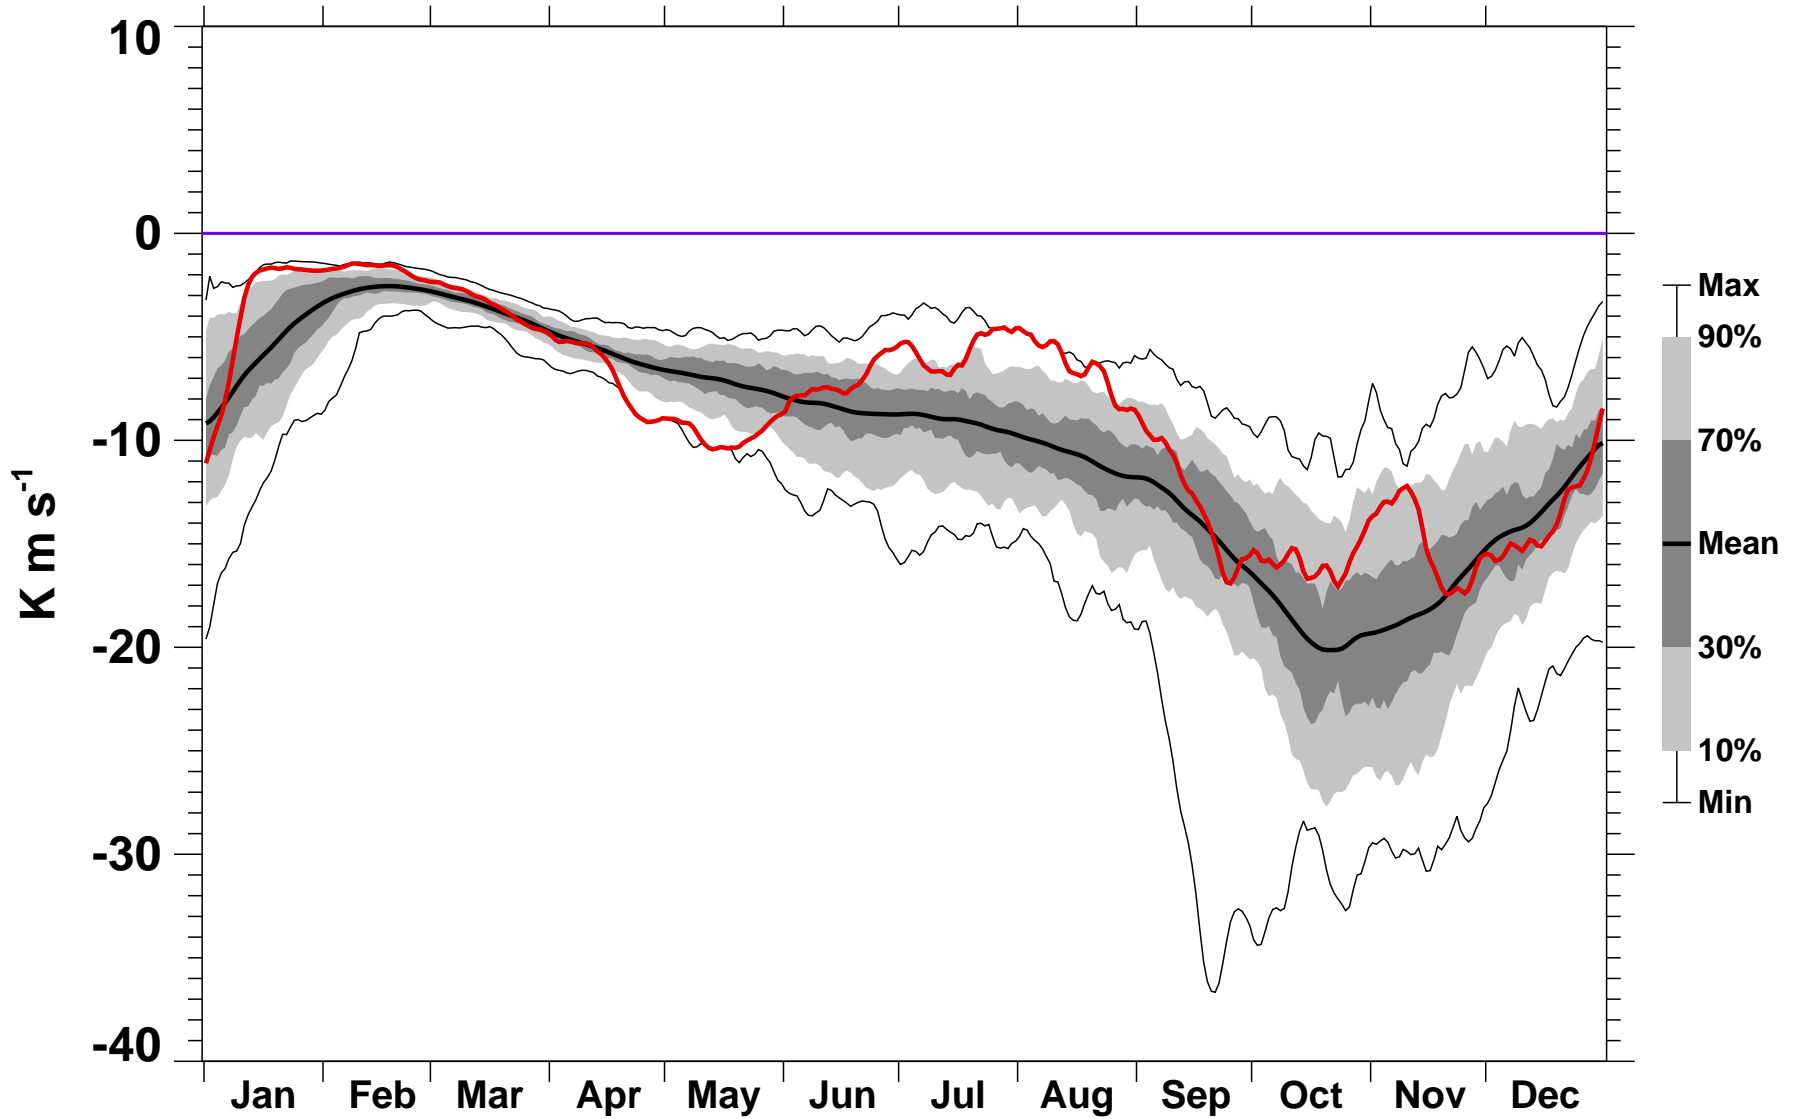

# 45-Day Mean 45-75°S Heat Flux 70 hPa MERRA2

1979-2023

1981