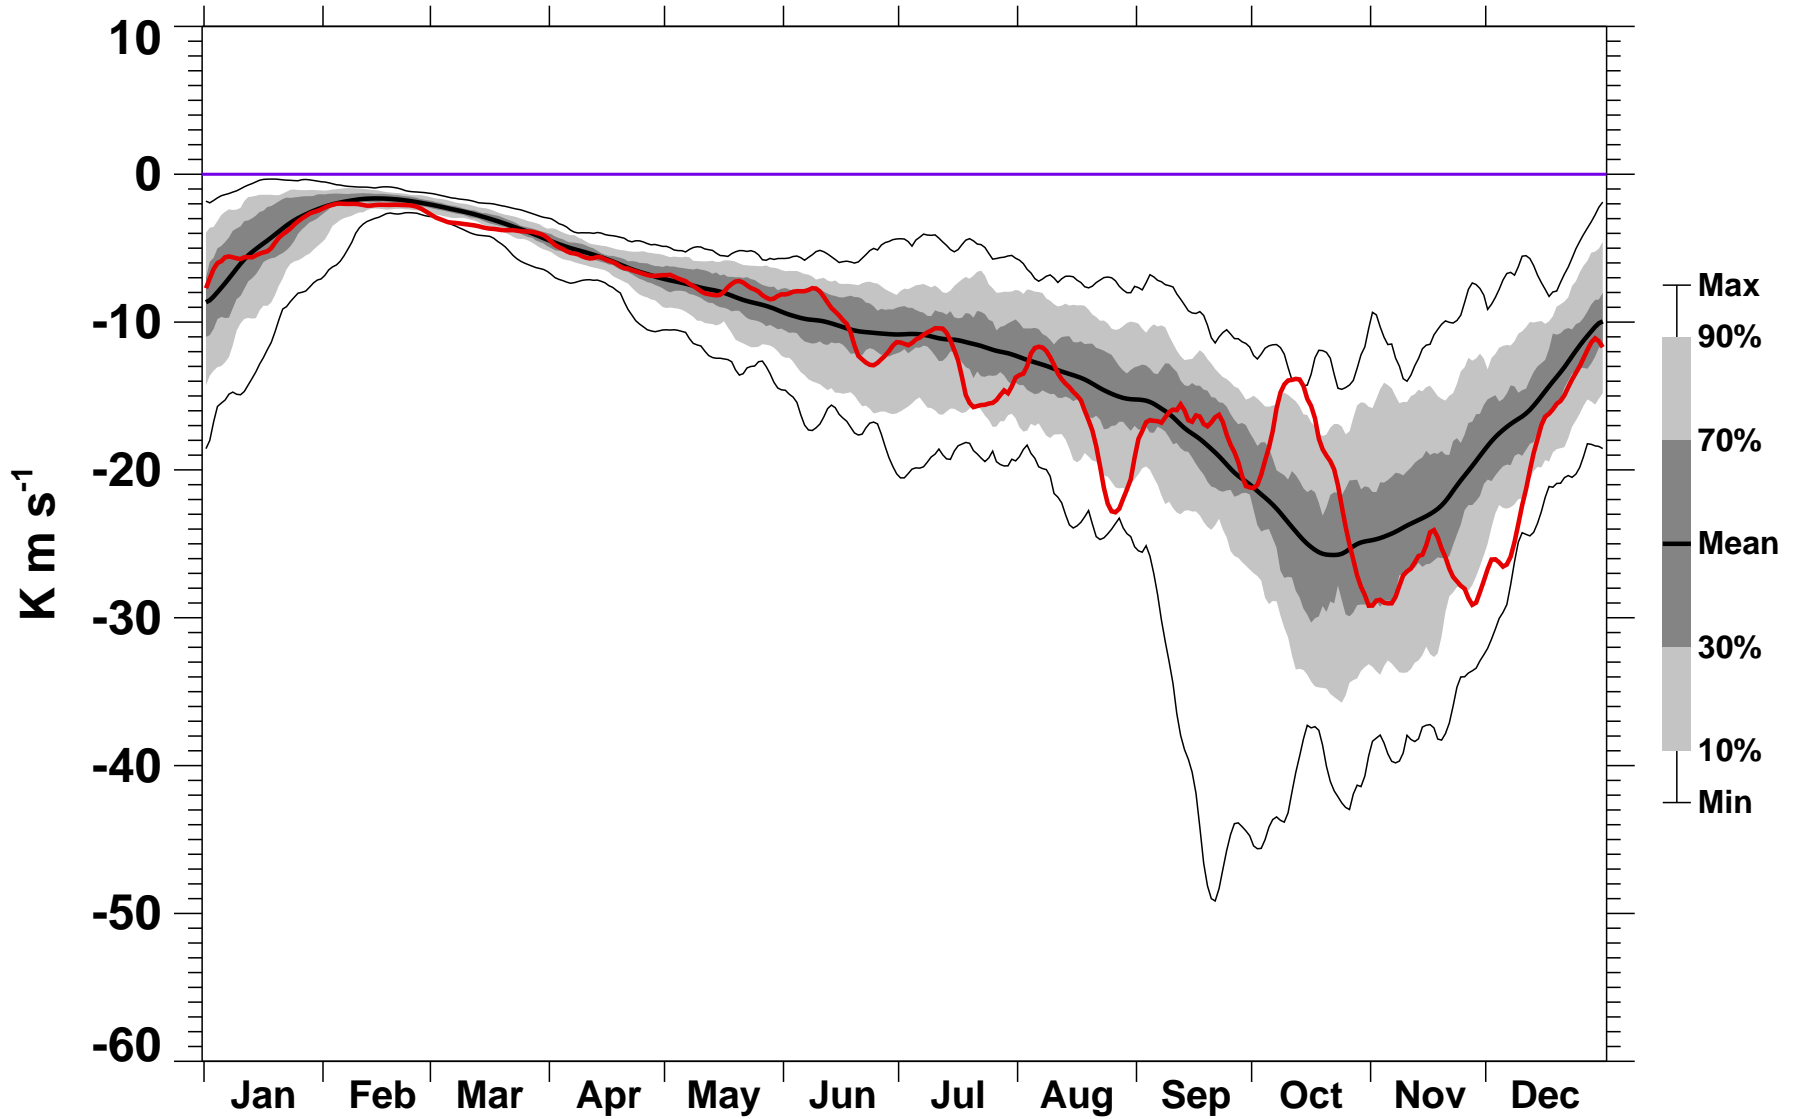

45-Day Mean 45-75°S Heat Flux 50 hPa MERRA2

1979-2023

1993