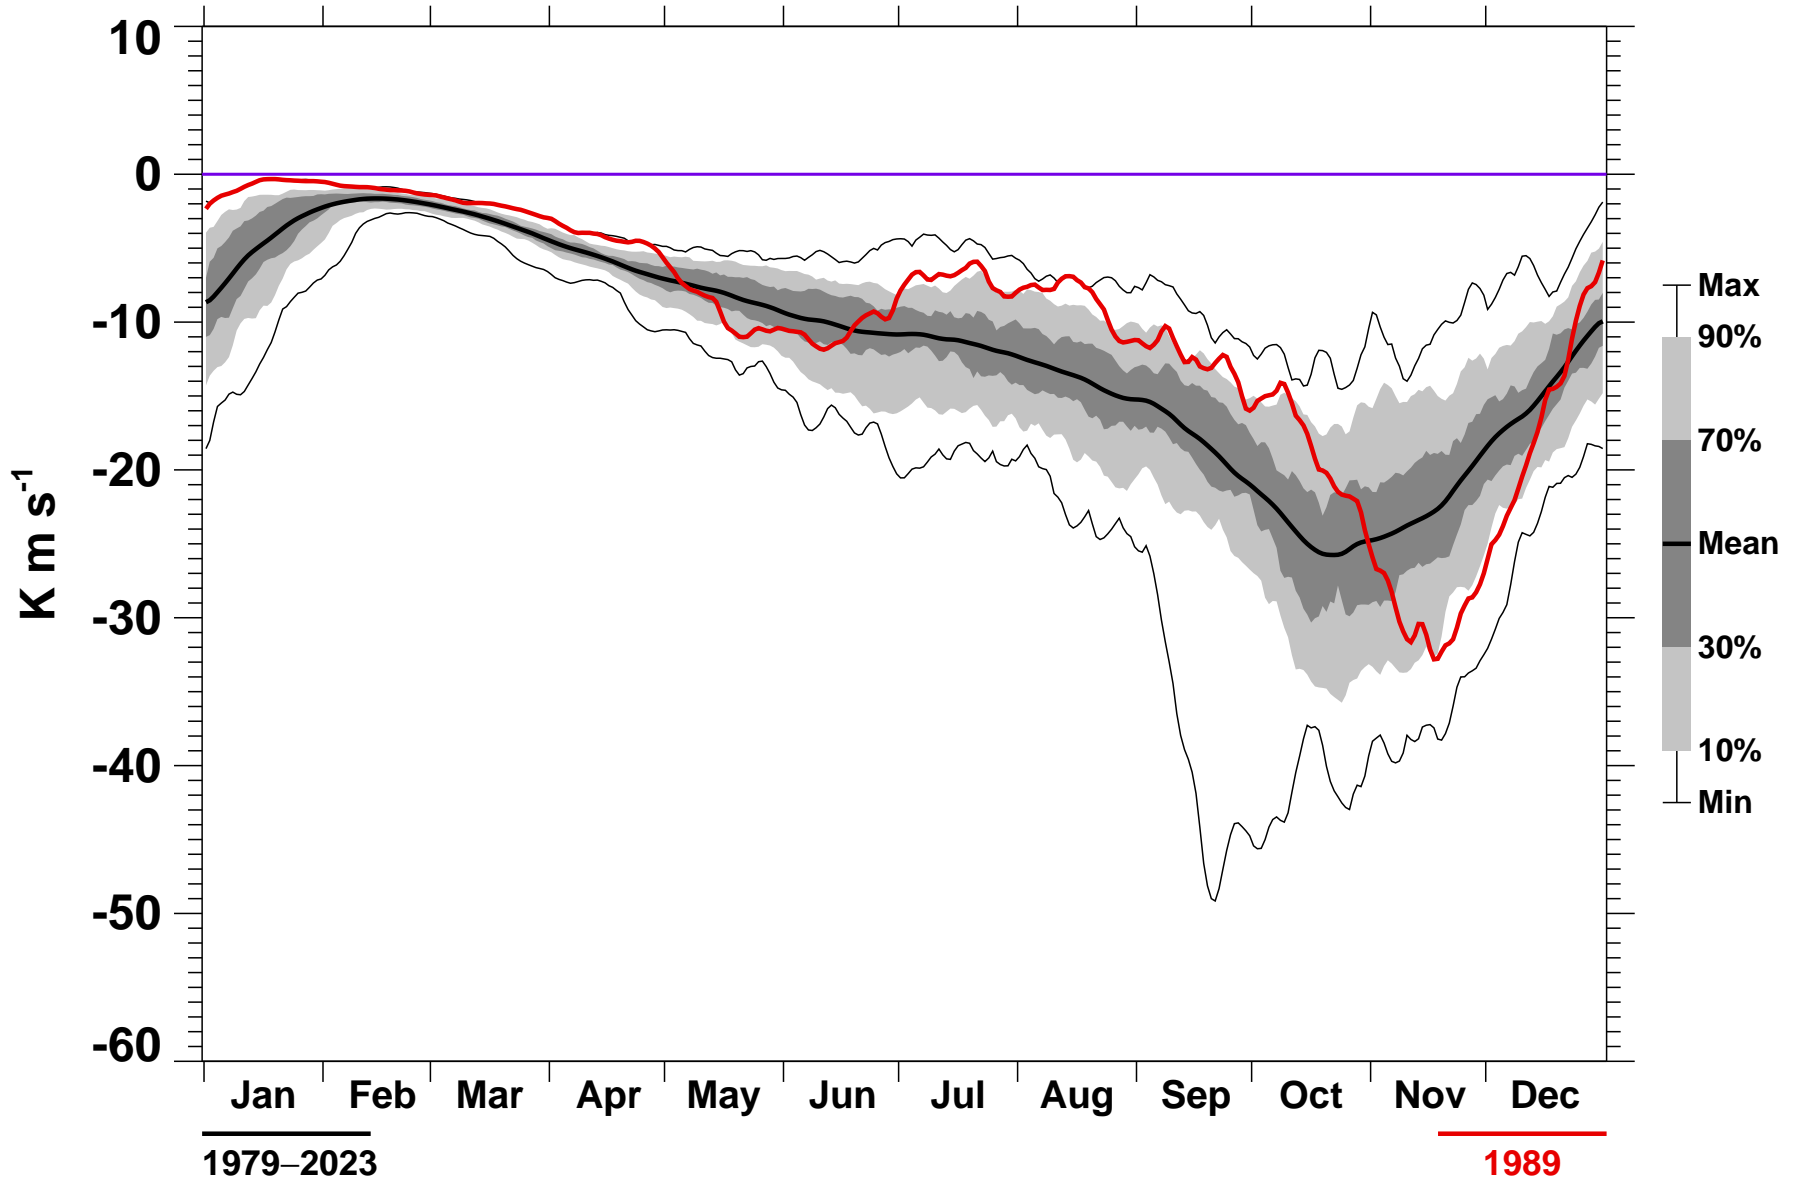

# 45-Day Mean 45-75°S Heat Flux 50 hPa MERRA2

1979-2023

1989