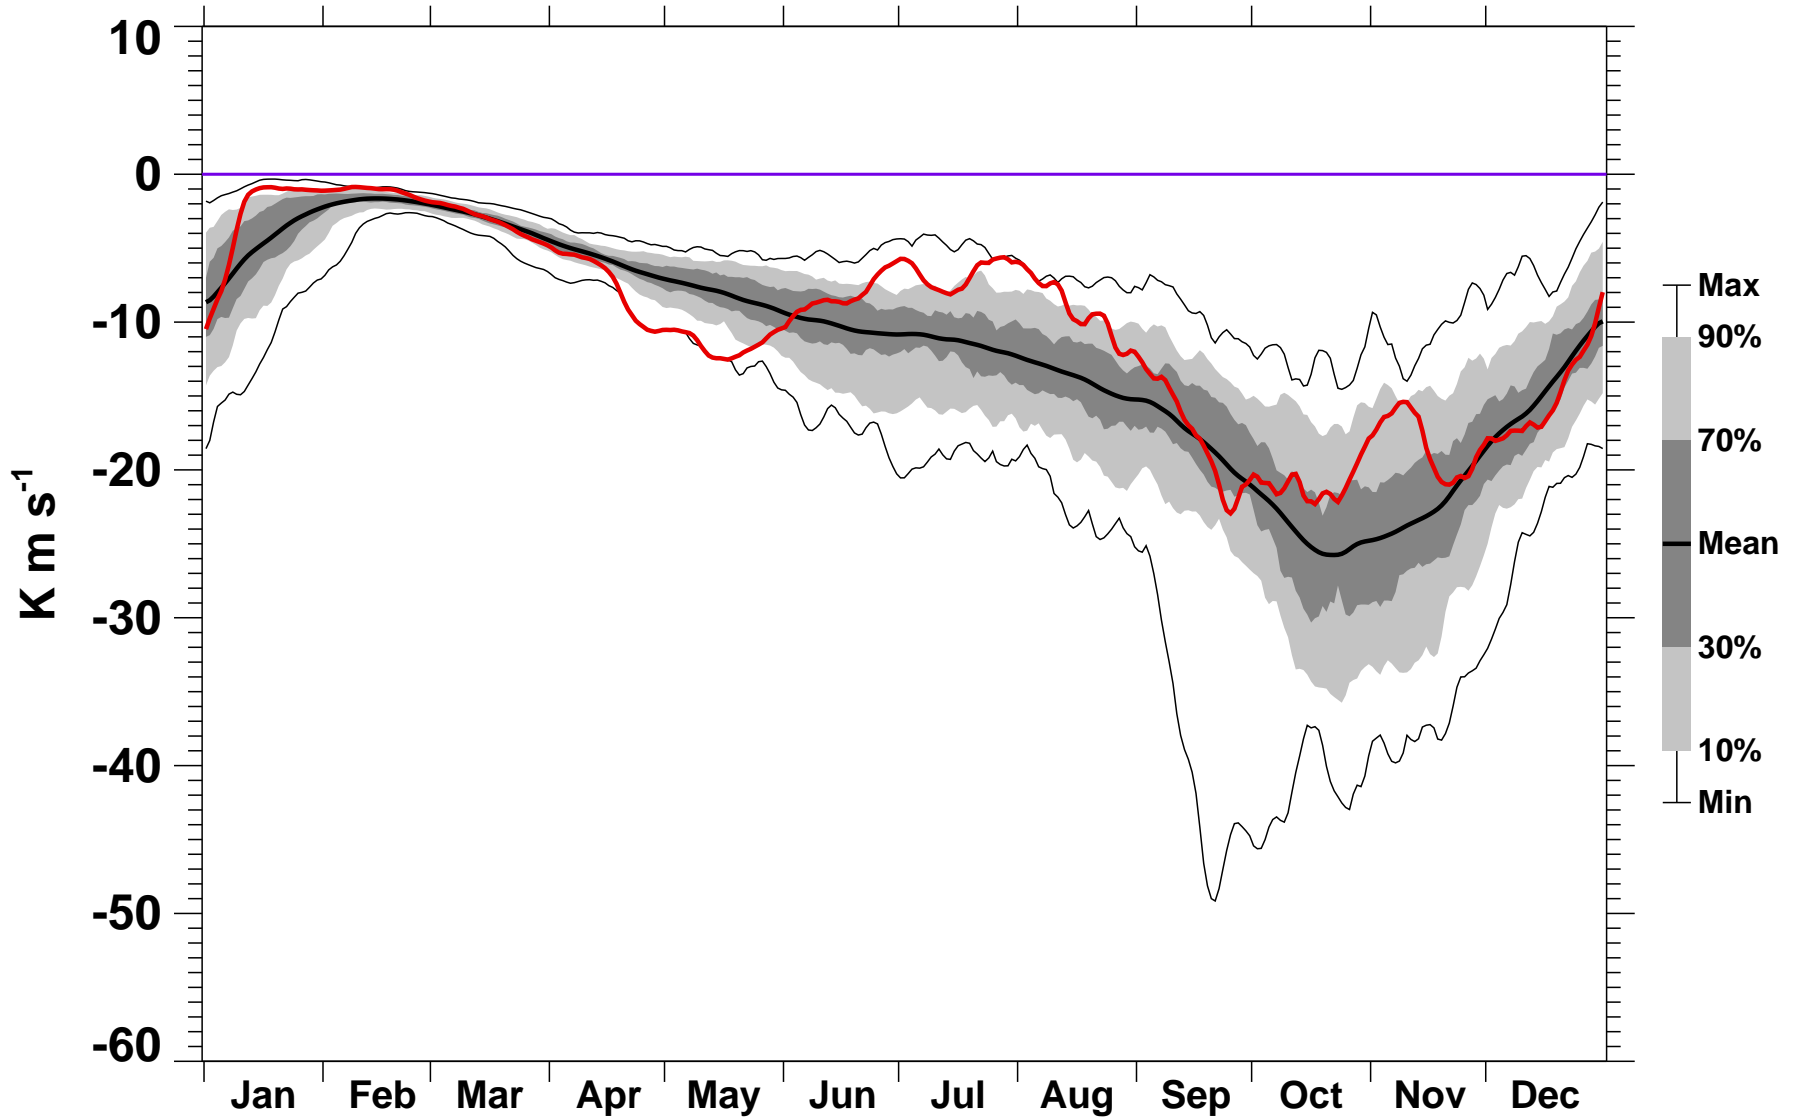

45-Day Mean 45-75°S Heat Flux 50 hPa MERRA2

1979-2023

1981