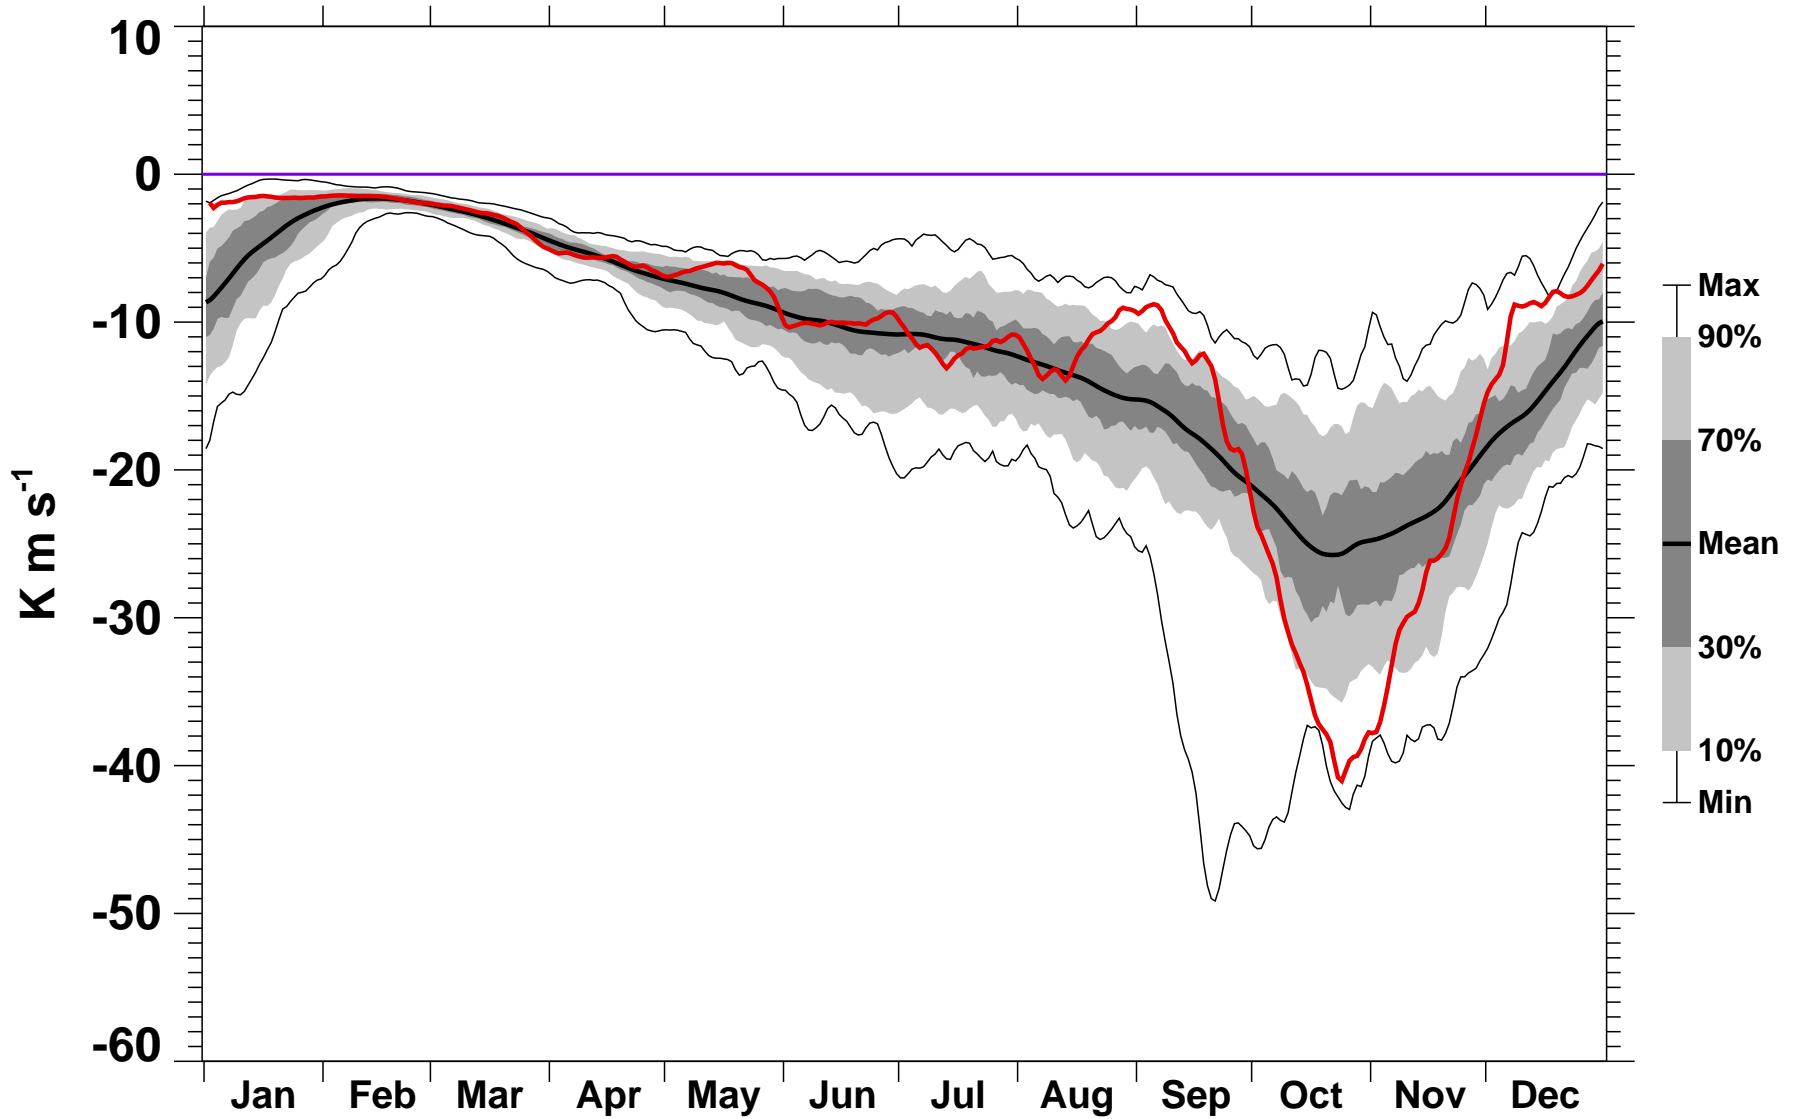

# 45-Day Mean 45-75°S Heat Flux 50 hPa MERRA2

1979-2023

1979