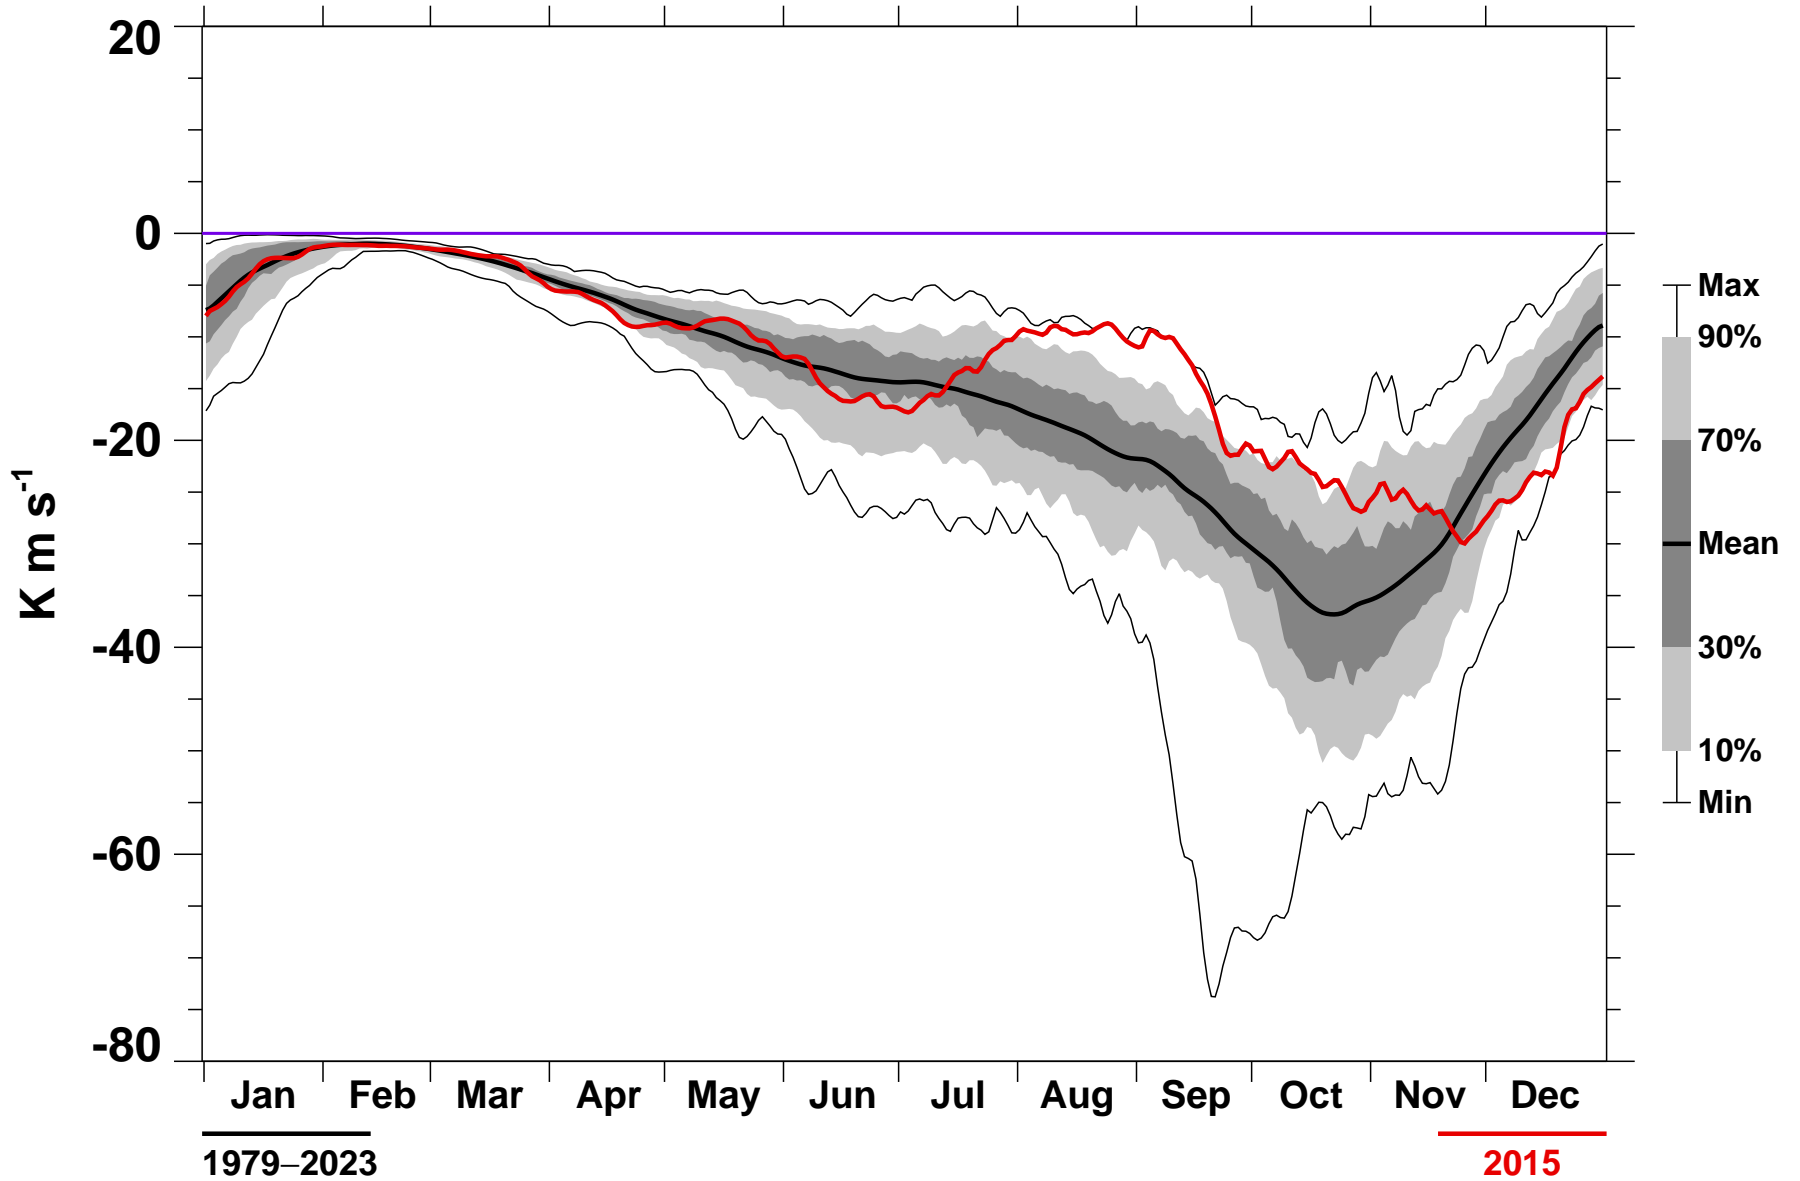

# 45-Day Mean 45-75°S Heat Flux 30 hPa MERRA2

1979-2023

2015