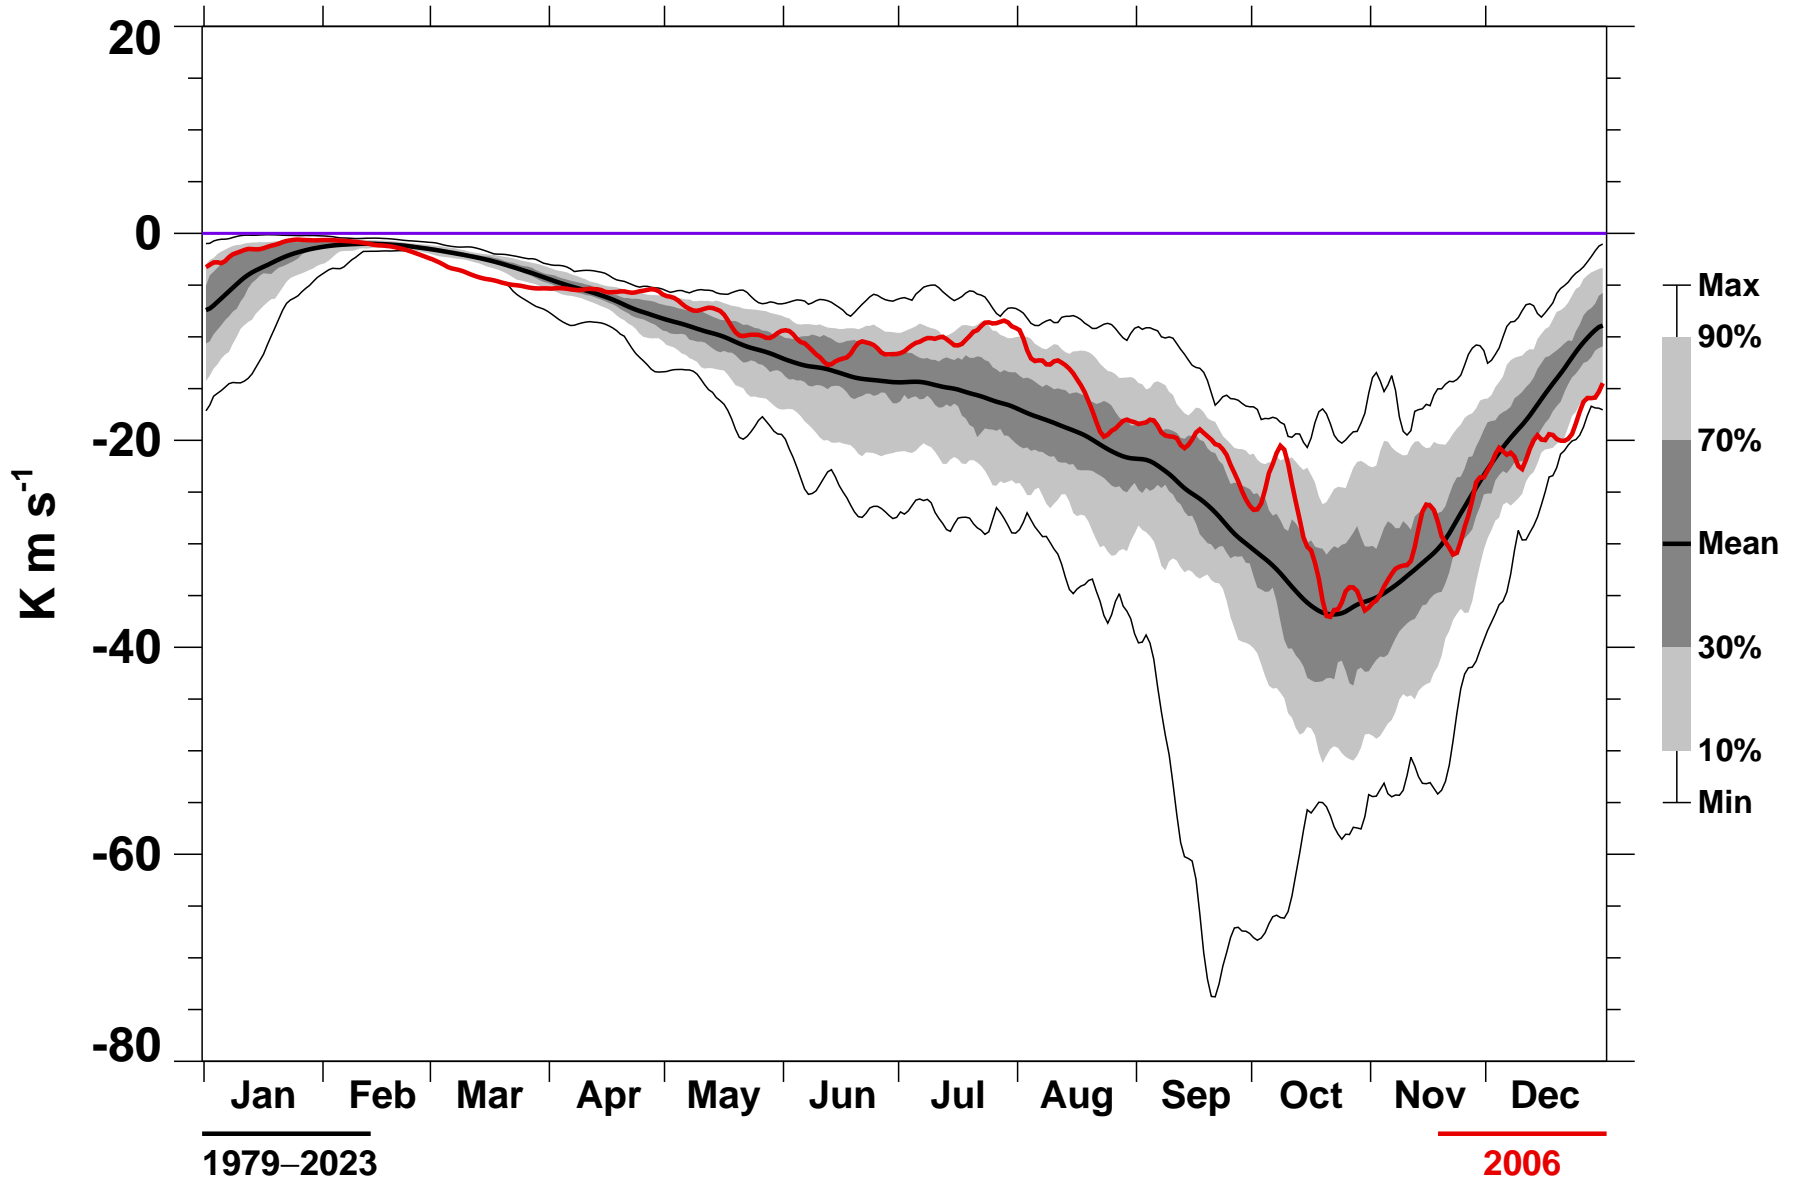

45-Day Mean 45-75°S Heat Flux 30 hPa MERRA2

1979-2023

2006