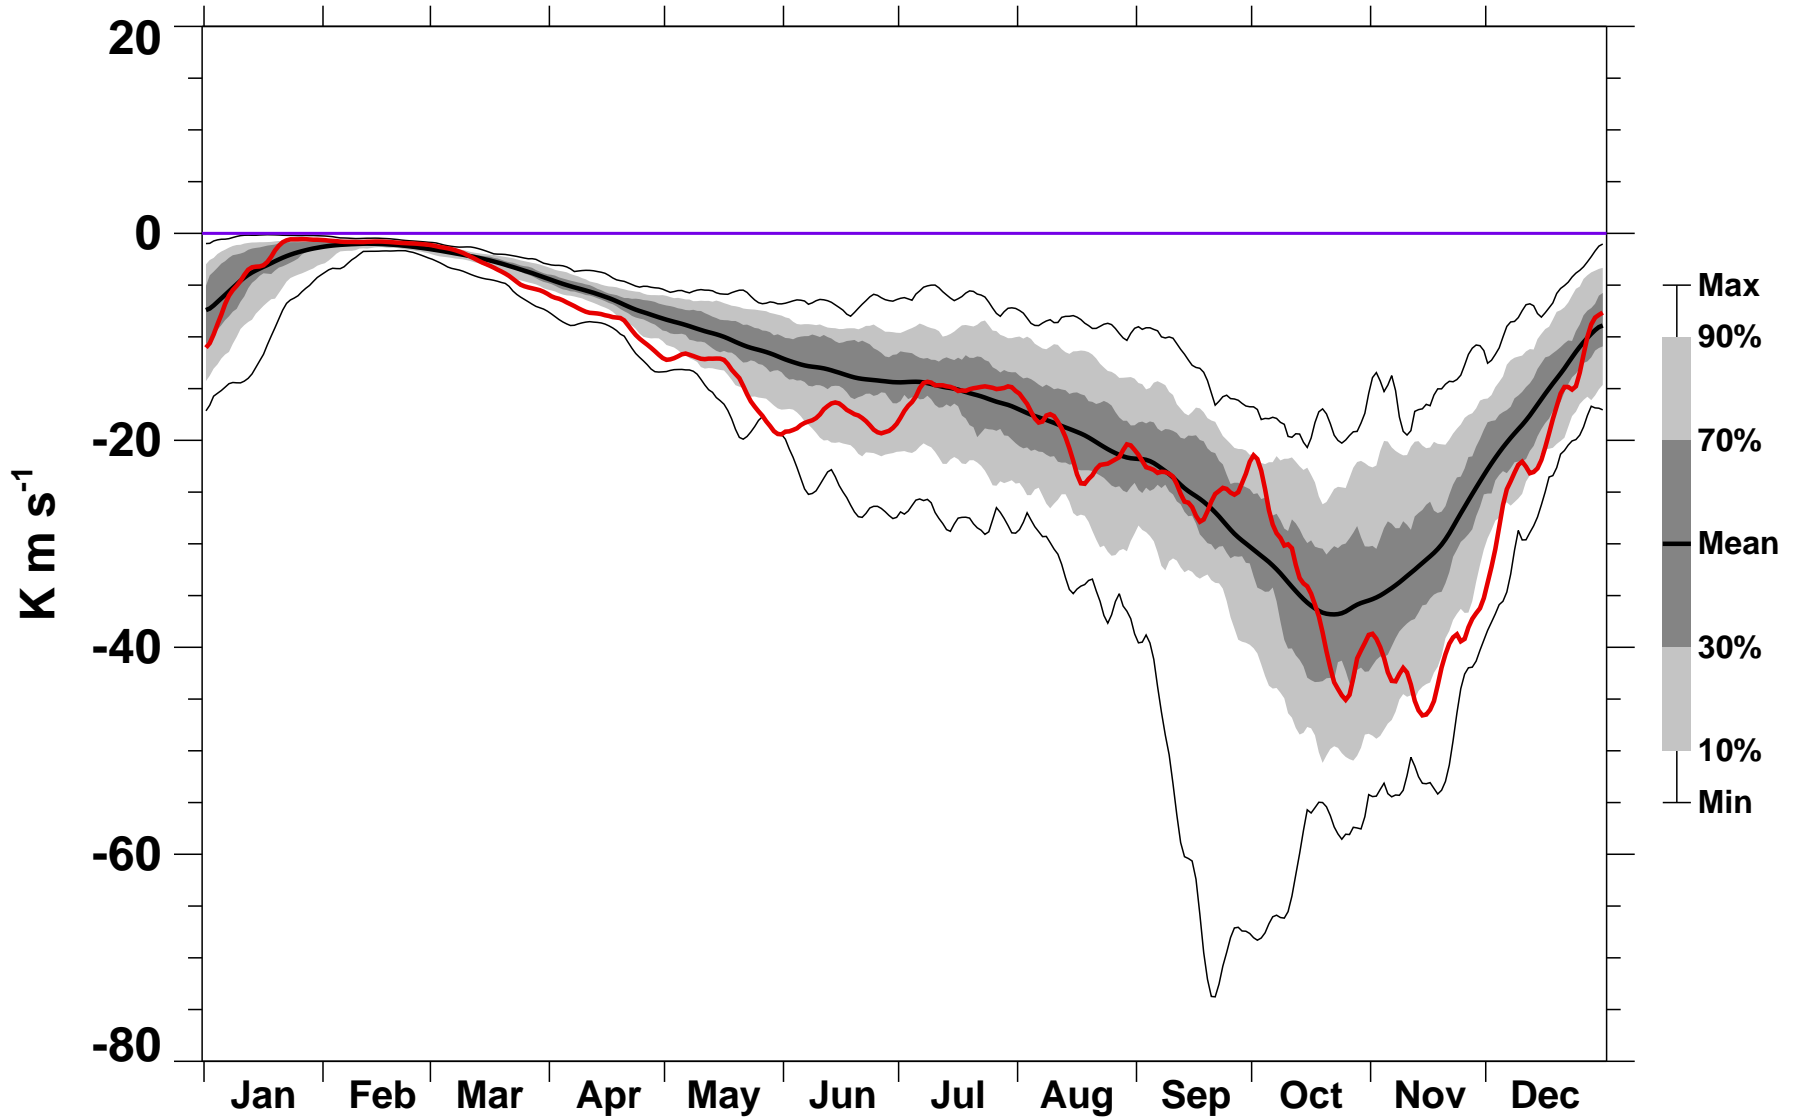

45-Day Mean 45-75°S Heat Flux 30 hPa MERRA2

1979-2023

1994