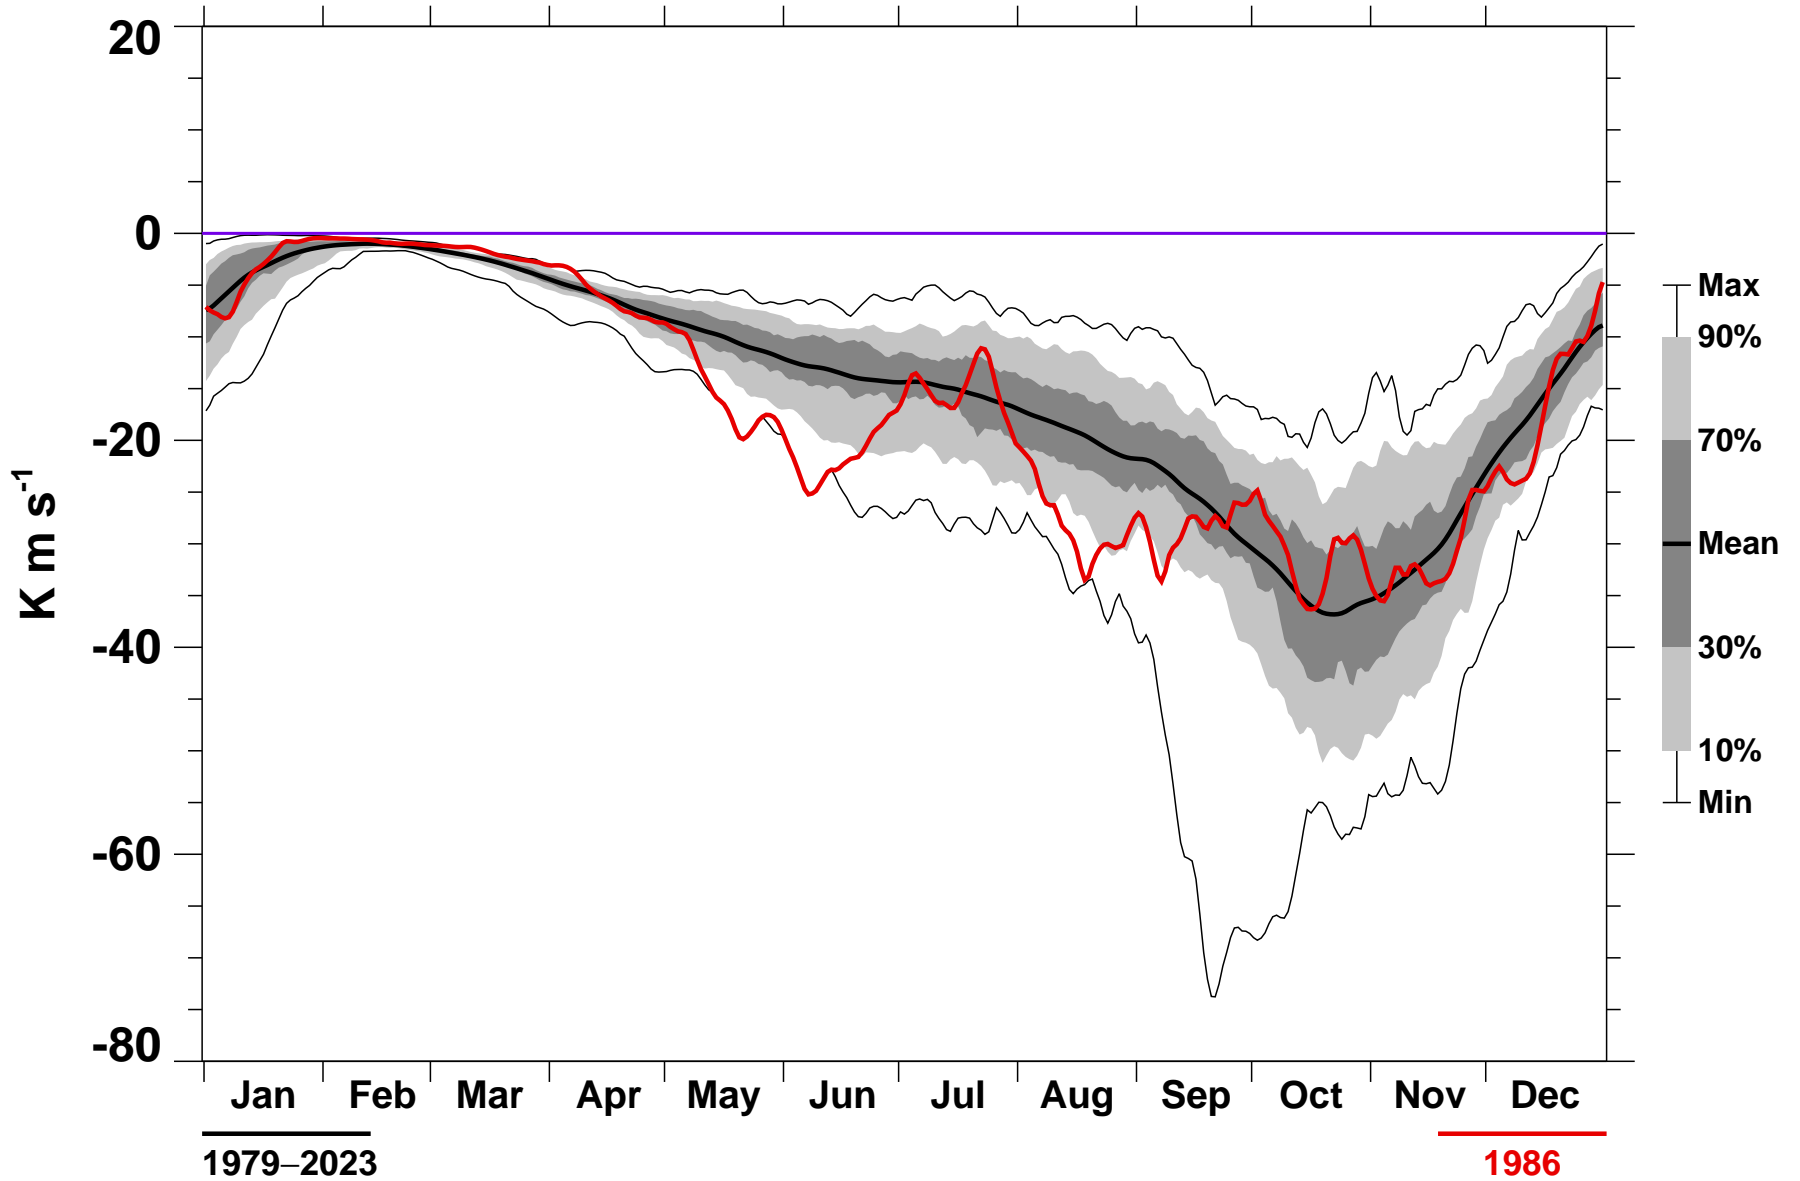

45-Day Mean 45-75°S Heat Flux 30 hPa MERRA2

1979-2023

1986