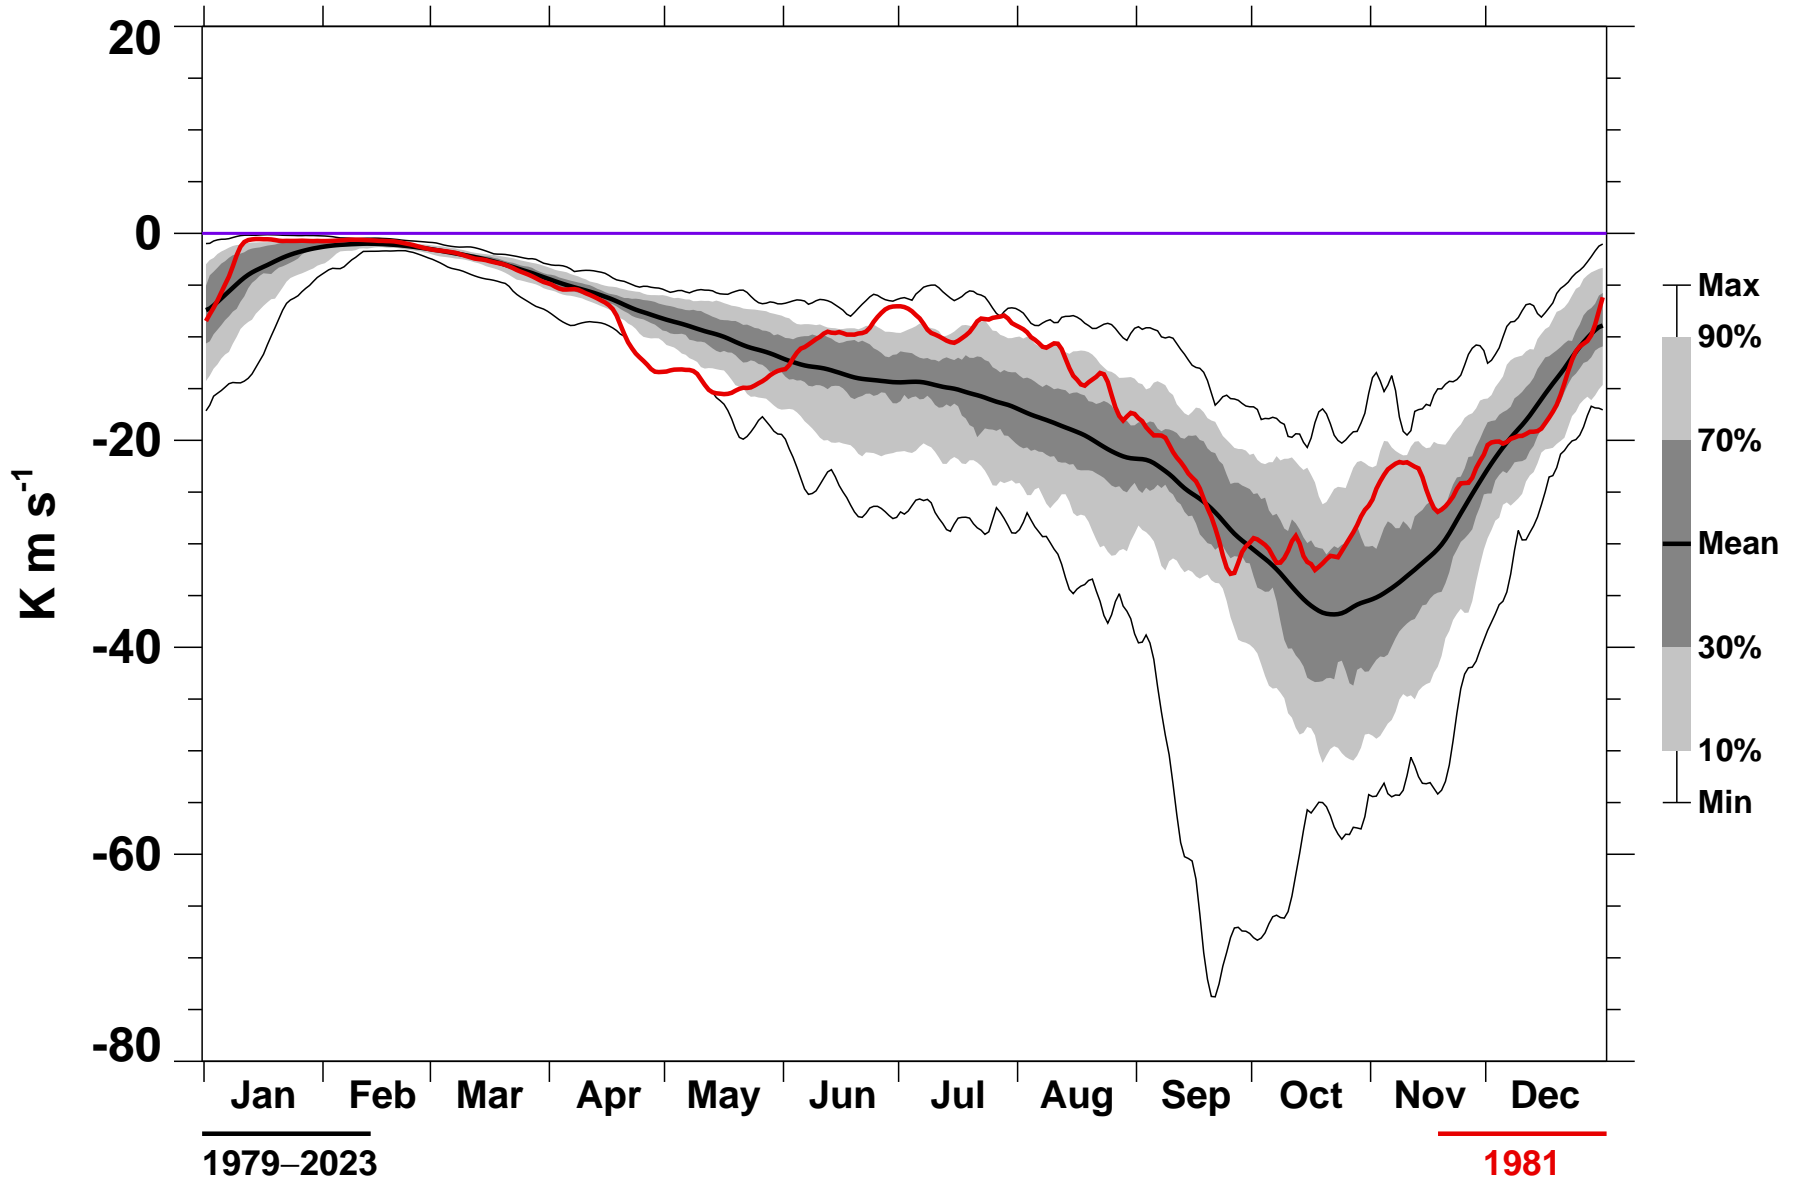

45-Day Mean 45-75°S Heat Flux 30 hPa MERRA2

1979-2023

1981