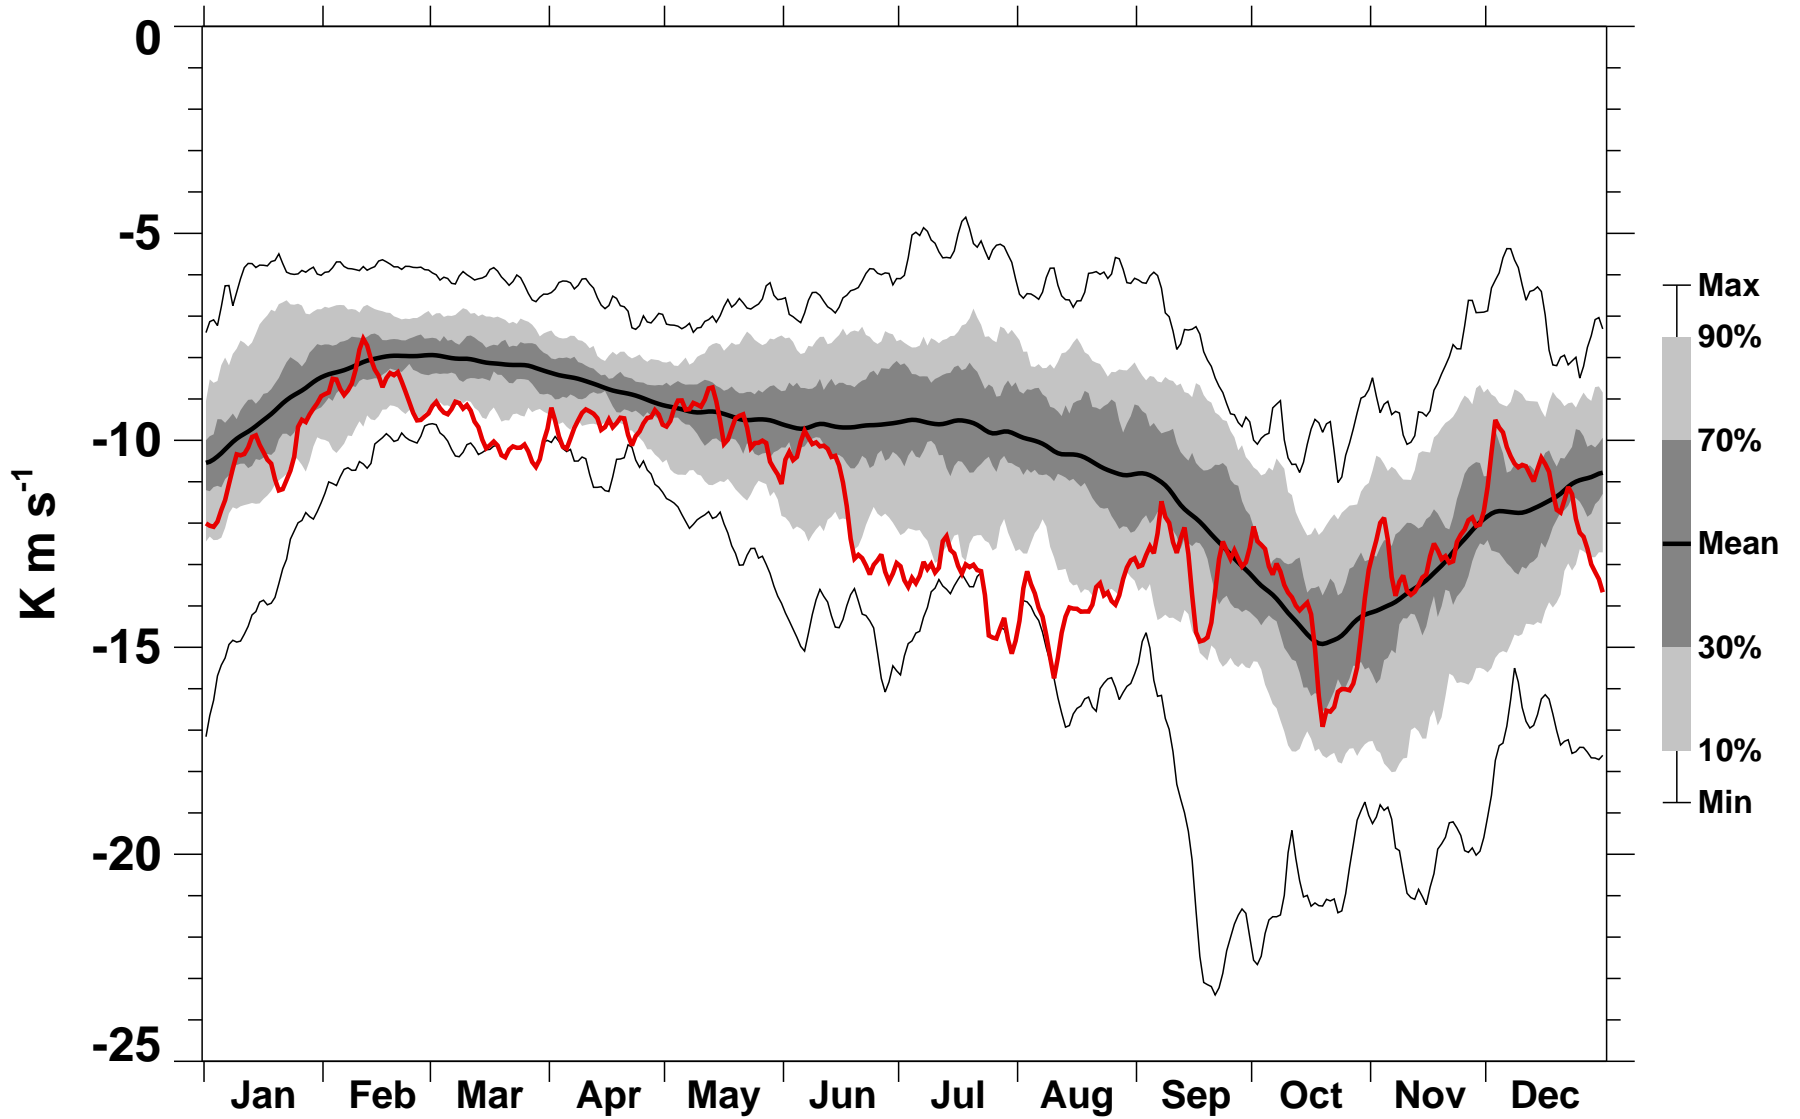

# 45-Day Mean 45-75°S Heat Flux 150 hPa MERRA2

1979-2023

1996