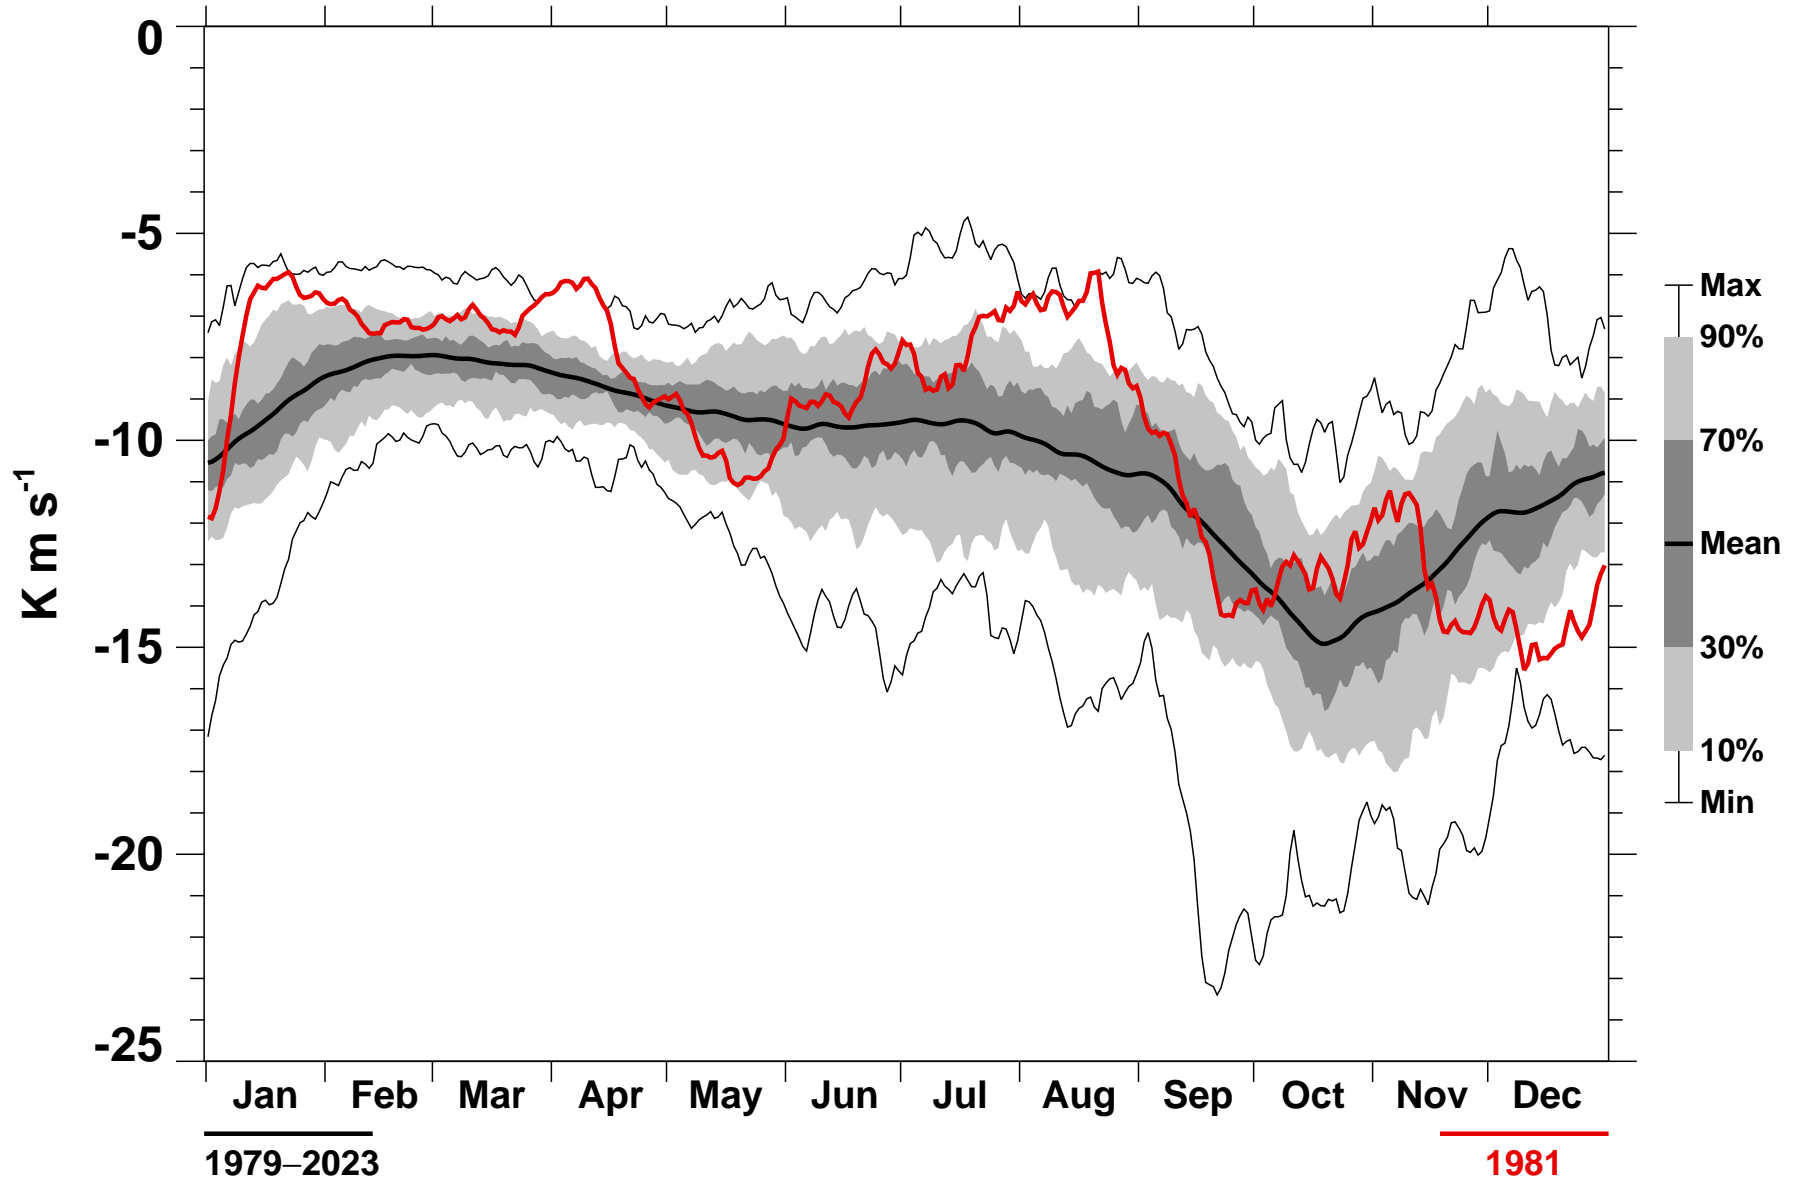

45-Day Mean 45-75°S Heat Flux 150 hPa MERRA2

1979-2023

1981