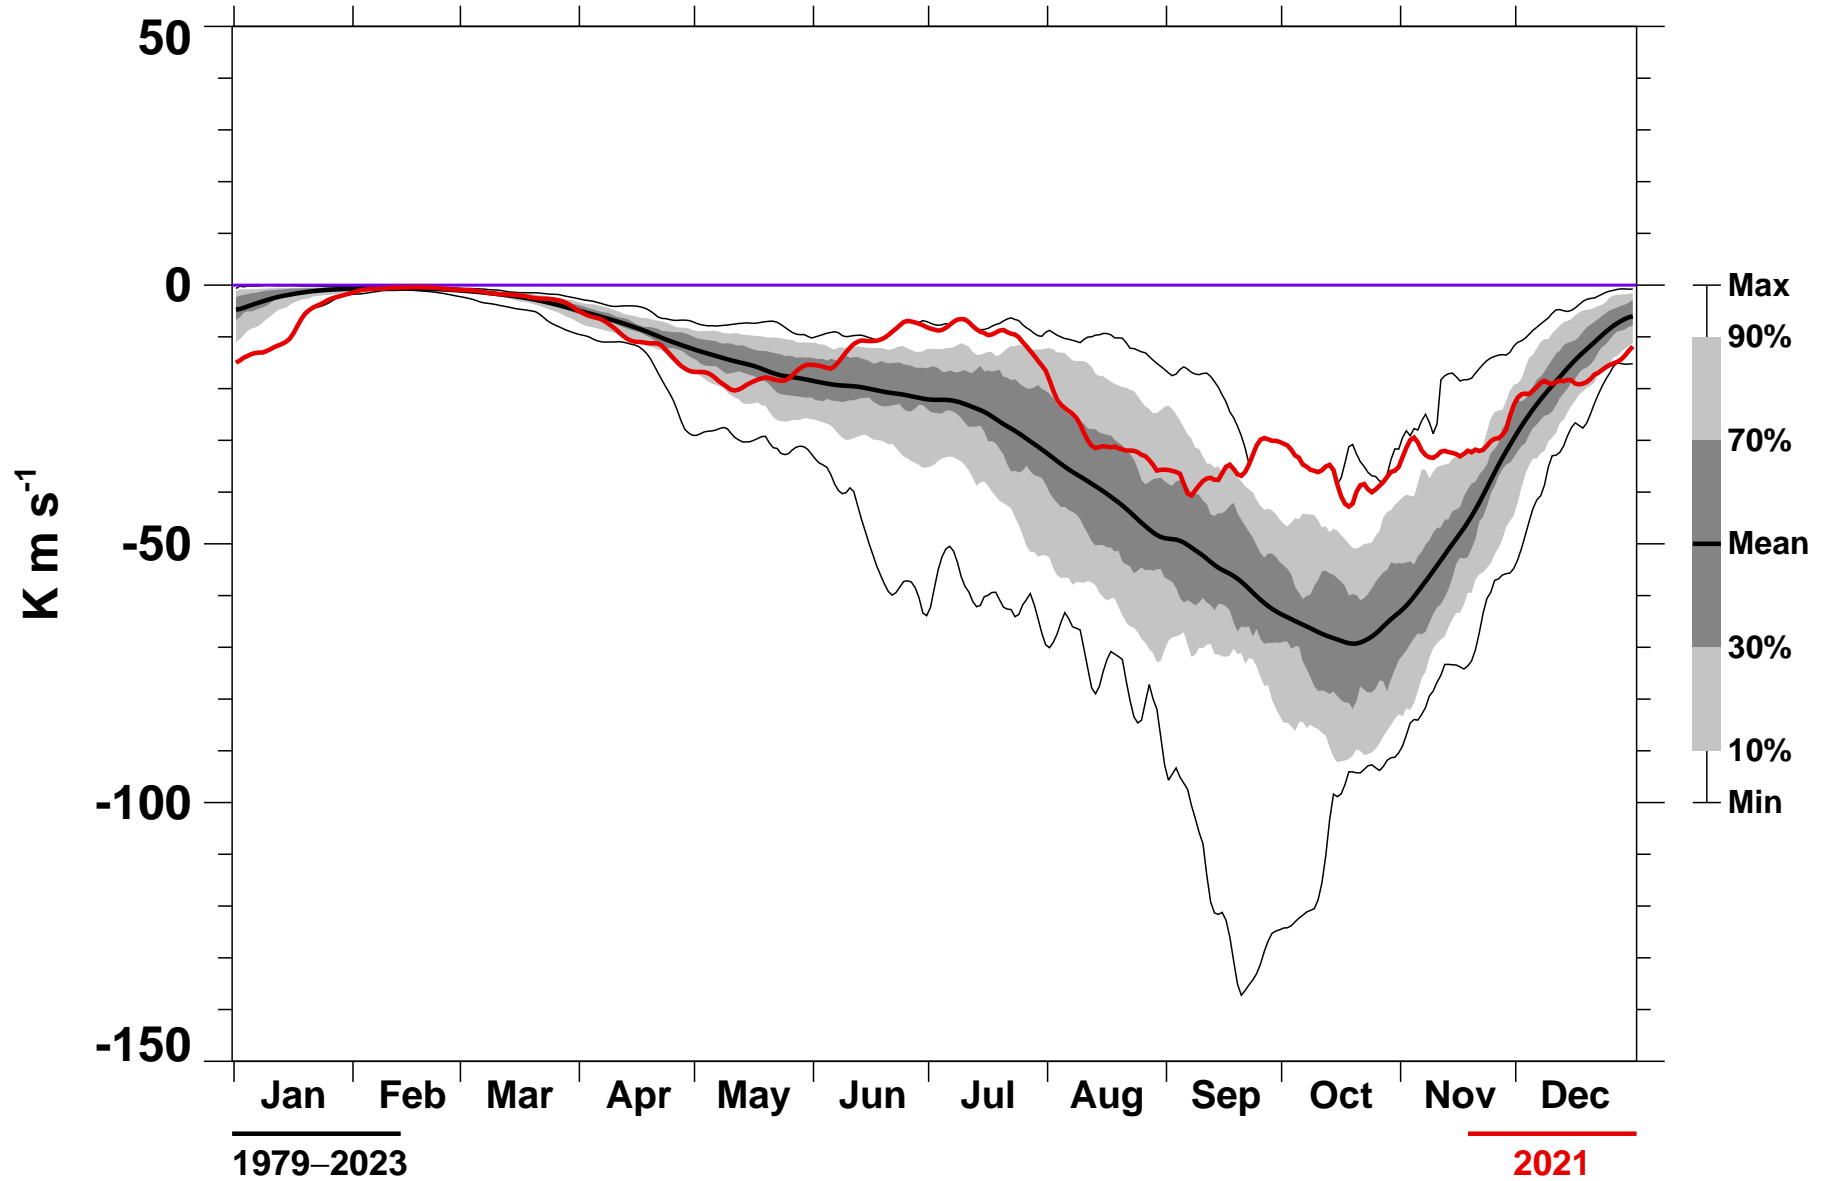

# 45-Day Mean 45-75°S Heat Flux 10 hPa MERRA2

1979-2023

2021